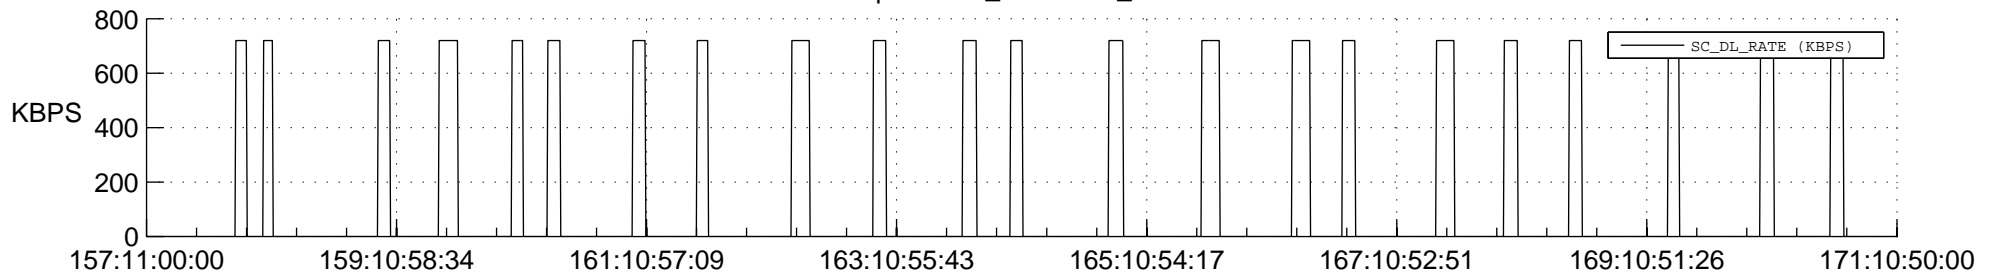

STEREO AHEAD SSR PCT Full Prediction

SWAVES_Percent_Full_Prediction

IMPACT_Percent_Full_Prediction

PLASTIC_Percent_Full_Prediction

Spacecraft_DownLink_Rate

Ground Time (2022:157:11:00:00.000 -2022:171:10:50:00.000)