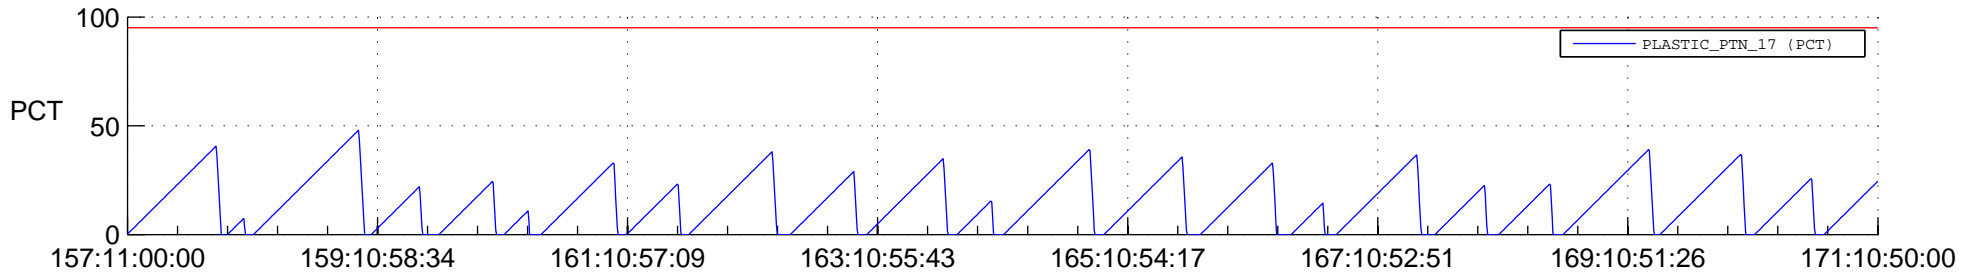

STEREO AHEAD SSR PCT Full Prediction

SWAVES_Percent_Full_Prediction

IMPACT_Percent_Full_Prediction

PLASTIC_Percent_Full_Prediction

Spacecraft_DownLink_Rate

Ground Time (2022:157:11:00:00.000 -2022:171:10:50:00.000)