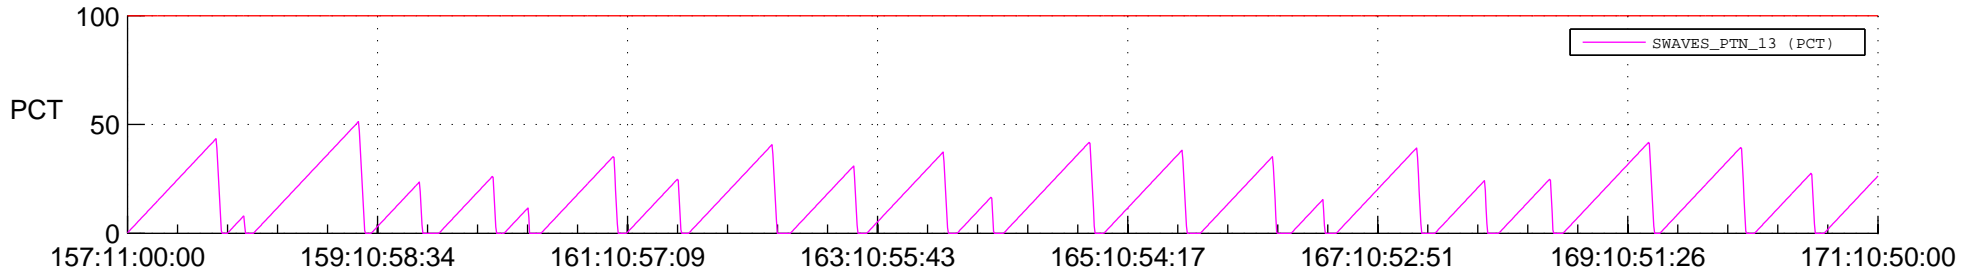

STEREO AHEAD SSR PCT Full Prediction

SWAVES_Percent_Full_Prediction

IMPACT_Percent_Full_Prediction

PLASTIC_Percent_Full_Prediction

Spacecraft_DownLink_Rate

Ground Time (2022:157:11:00:00.000 -2022:171:10:50:00.000)