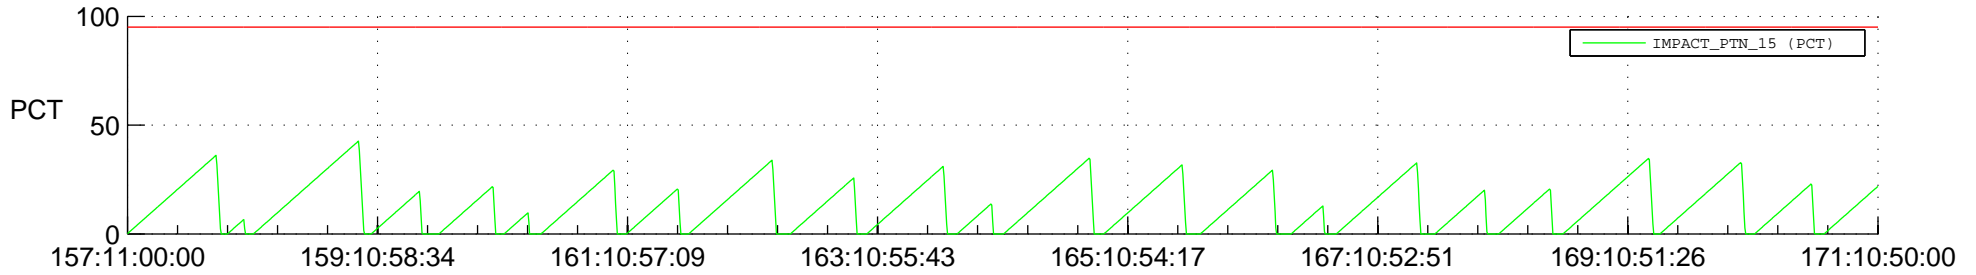

STEREO AHEAD SSR PCT Full Prediction

SWAVES_Percent_Full_Prediction

IMPACT_Percent_Full_Prediction

PLASTIC_Percent_Full_Prediction

Spacecraft_DownLink_Rate

Ground Time (2022:157:11:00:00.000 -2022:171:10:50:00.000)