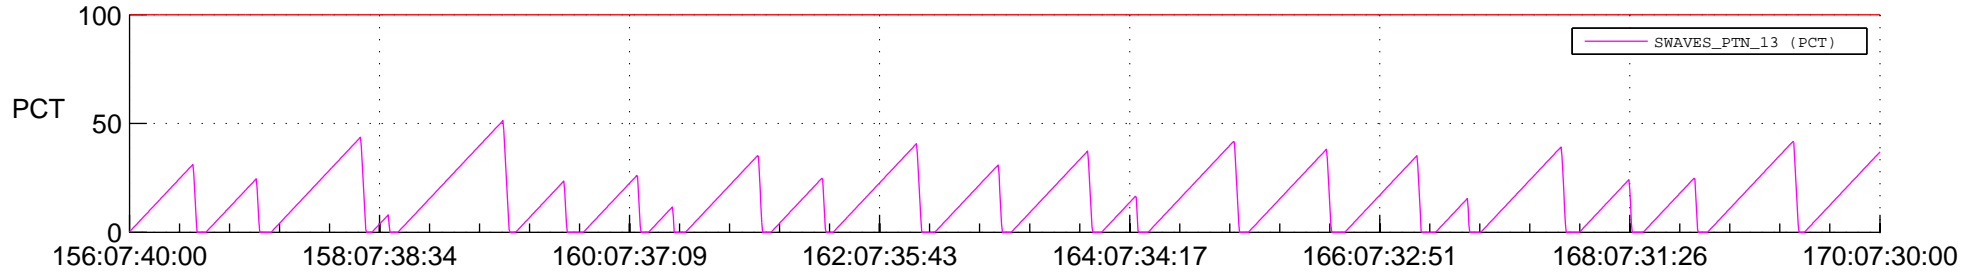

STEREO AHEAD SSR PCT Full Prediction

SWAVES_Percent_Full_Prediction

IMPACT_Percent_Full_Prediction

PLASTIC_Percent_Full_Prediction

Spacecraft_DownLink_Rate

Ground Time (2022:156:07:40:00.000 -2022:170:07:30:00.000)