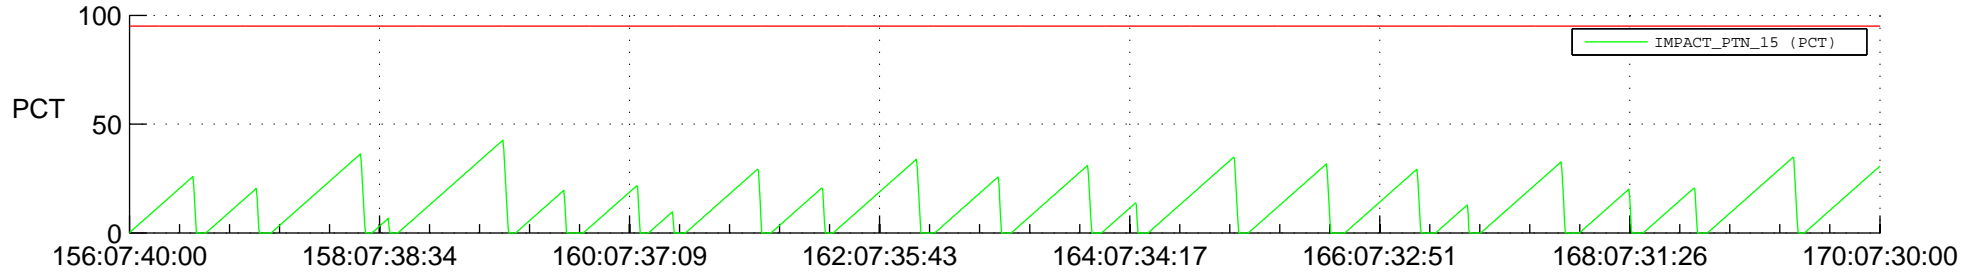

STEREO AHEAD SSR PCT Full Prediction

SWAVES_Percent_Full_Prediction

IMPACT_Percent_Full_Prediction

PLASTIC_Percent_Full_Prediction

Spacecraft_DownLink_Rate

Ground Time (2022:156:07:40:00.000 -2022:170:07:30:00.000)