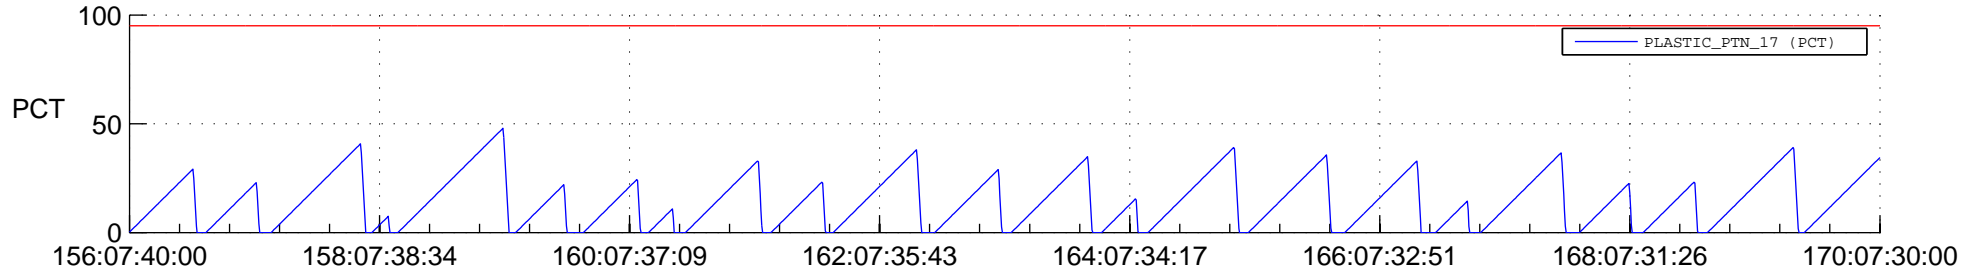

STEREO AHEAD SSR PCT Full Prediction

SWAVES_Percent_Full_Prediction

IMPACT_Percent_Full_Prediction

PLASTIC_Percent_Full_Prediction

Spacecraft_DownLink_Rate

Ground Time (2022:156:07:40:00.000 -2022:170:07:30:00.000)