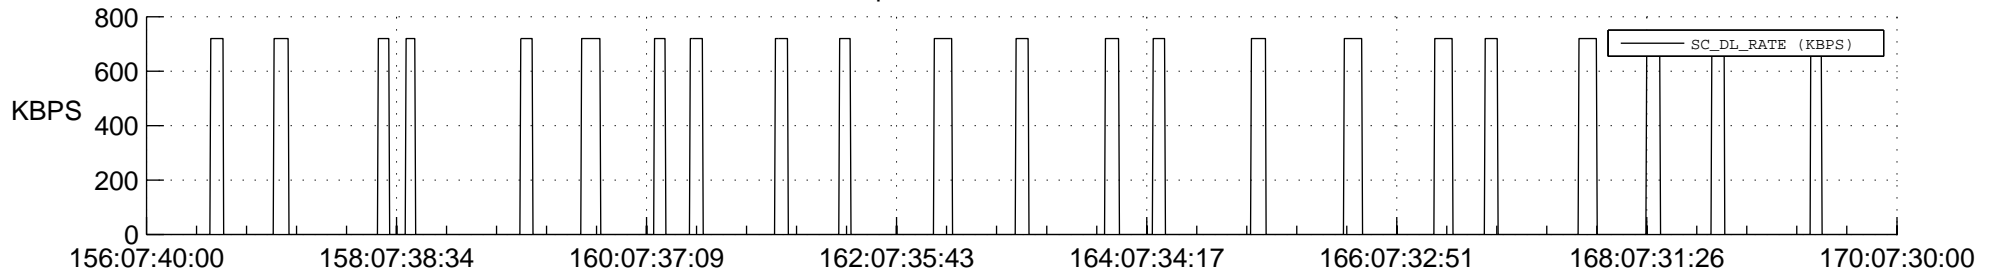

STEREO AHEAD SSR PCT Full Prediction

SWAVES_Percent_Full_Prediction

IMPACT_Percent_Full_Prediction

PLASTIC_Percent_Full_Prediction

Spacecraft_DownLink_Rate

Ground Time (2022:156:07:40:00.000 -2022:170:07:30:00.000)