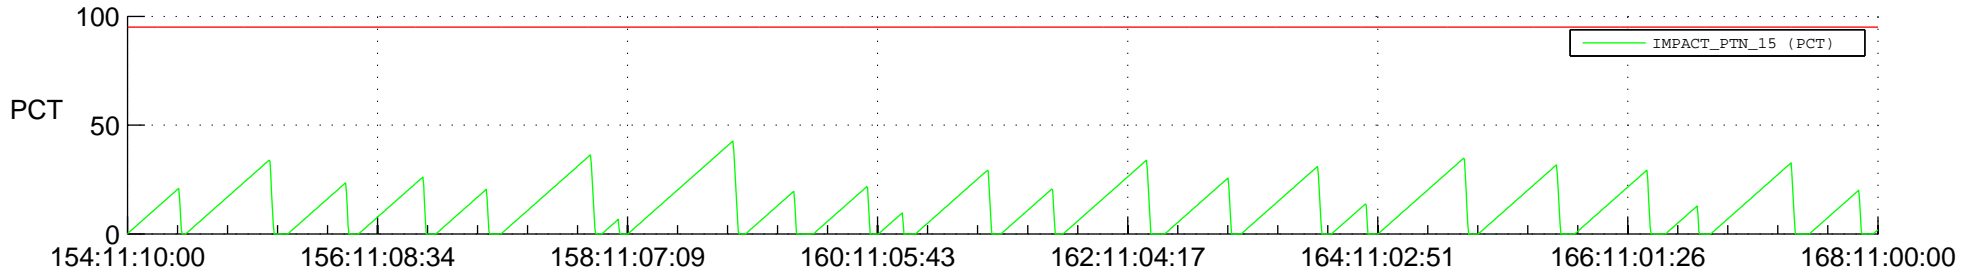

STEREO AHEAD SSR PCT Full Prediction

SWAVES_Percent_Full_Prediction

IMPACT_Percent_Full_Prediction

PLASTIC_Percent_Full_Prediction

Spacecraft_DownLink_Rate