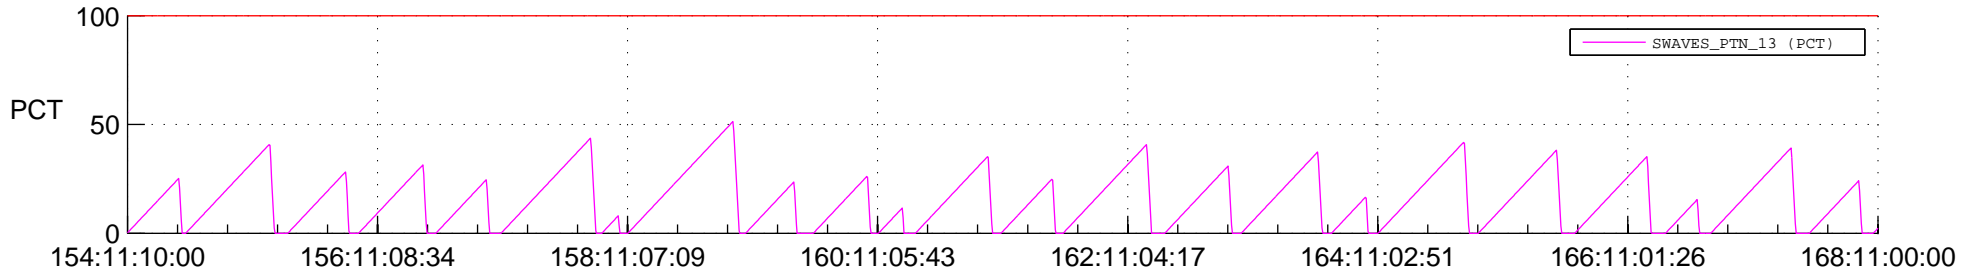

STEREO AHEAD SSR PCT Full Prediction

SWAVES_Percent_Full_Prediction

IMPACT_Percent_Full_Prediction

PLASTIC_Percent_Full_Prediction

Spacecraft_DownLink_Rate