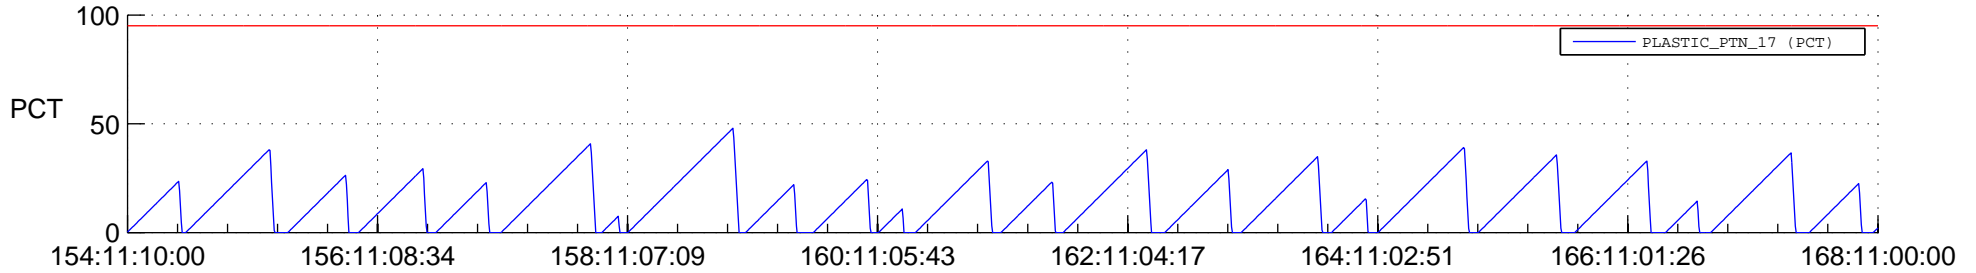

STEREO AHEAD SSR PCT Full Prediction

SWAVES_Percent_Full_Prediction

IMPACT_Percent_Full_Prediction

PLASTIC_Percent_Full_Prediction

Spacecraft_DownLink_Rate