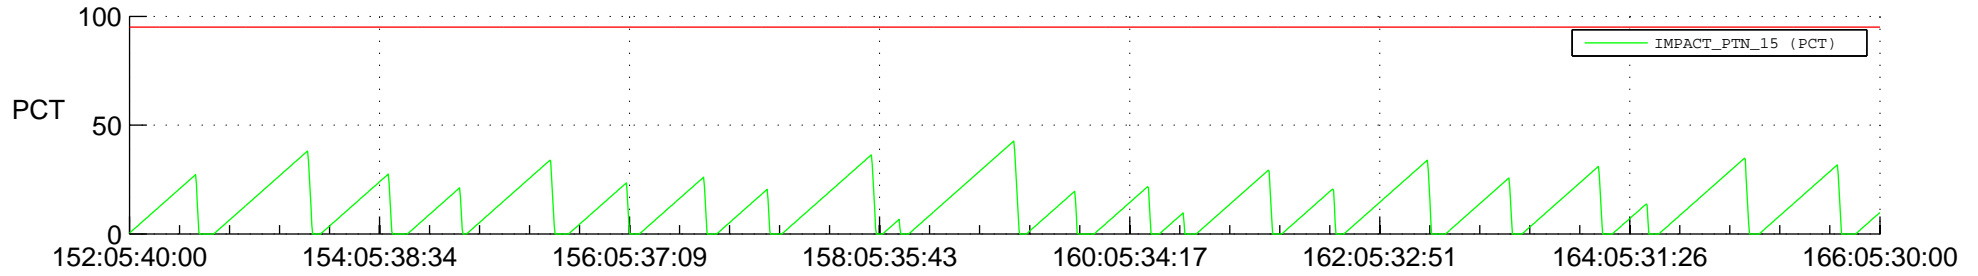

IMPACT_Percent_Full_Prediction