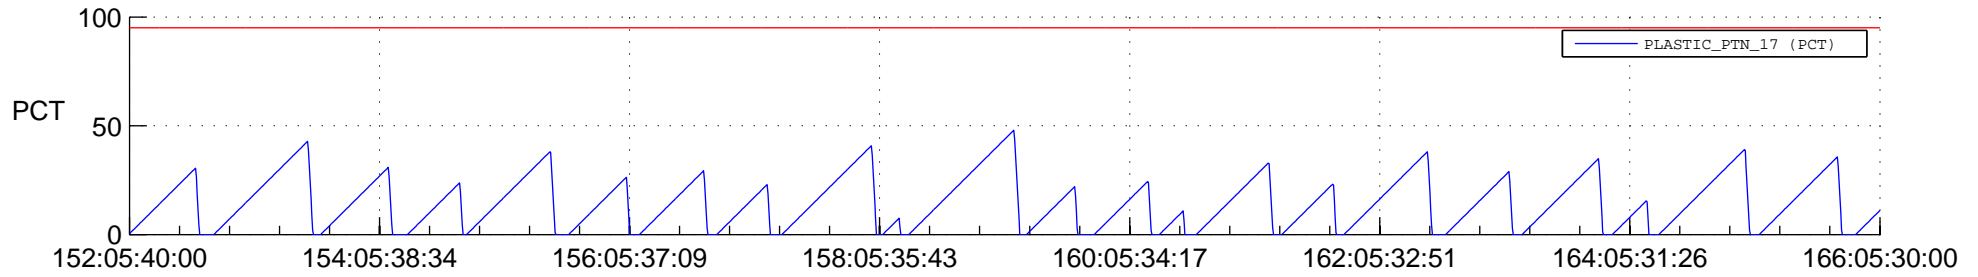

PLASTIC_Percent_Full_Prediction