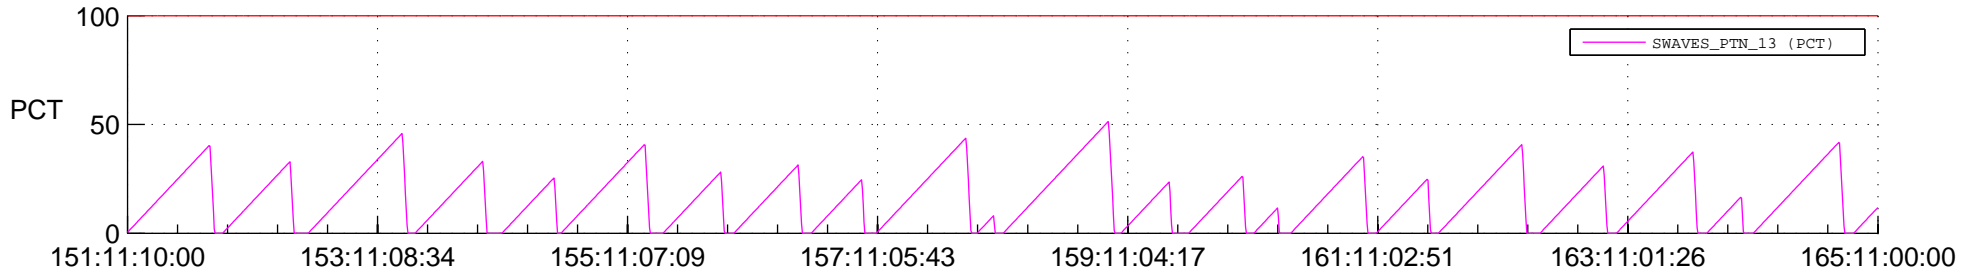

STEREO AHEAD SSR PCT Full Prediction

SWAVES_Percent_Full_Prediction

IMPACT_Percent_Full_Prediction

PLASTIC_Percent_Full_Prediction

Spacecraft_DownLink_Rate