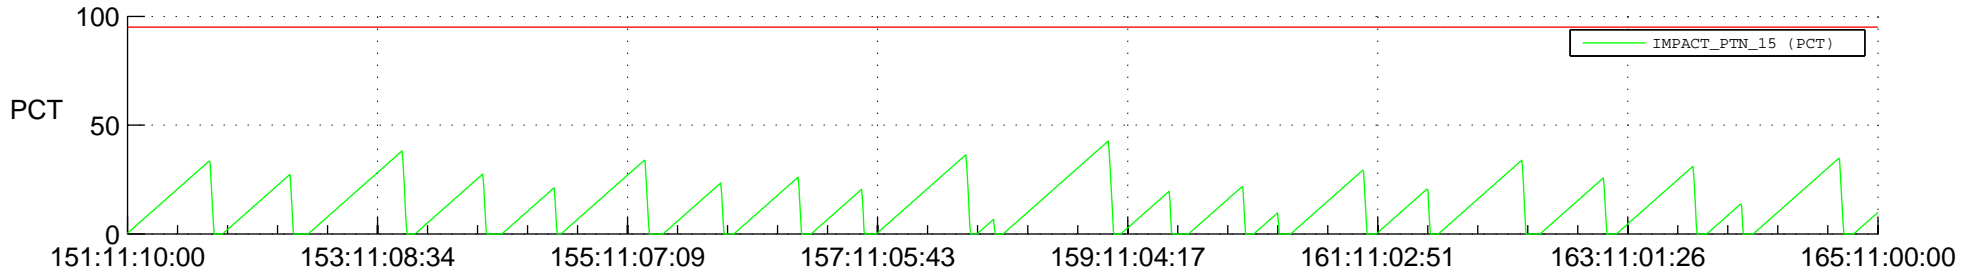

STEREO AHEAD SSR PCT Full Prediction

SWAVES_Percent_Full_Prediction

IMPACT_Percent_Full_Prediction

PLASTIC_Percent_Full_Prediction

Spacecraft_DownLink_Rate