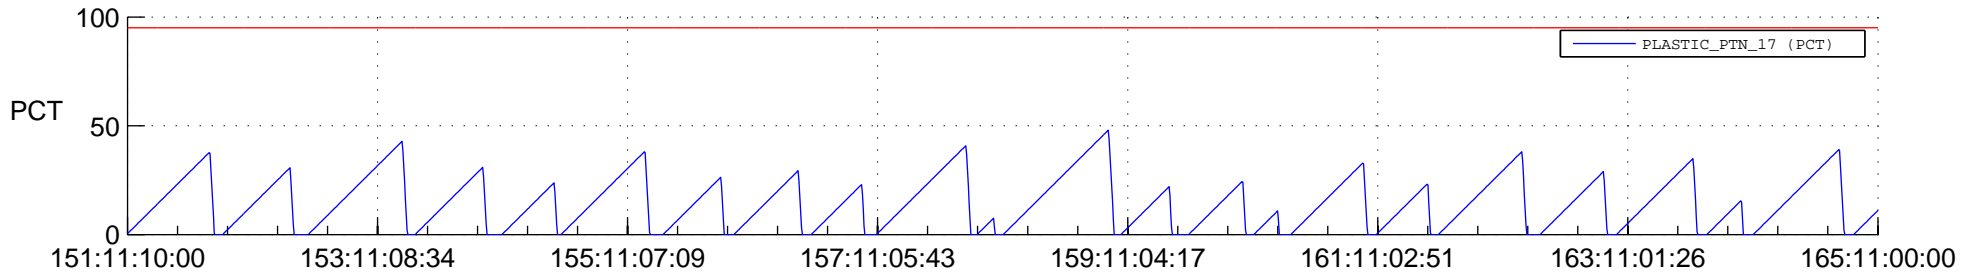

STEREO AHEAD SSR PCT Full Prediction

SWAVES_Percent_Full_Prediction

IMPACT_Percent_Full_Prediction

PLASTIC_Percent_Full_Prediction

Spacecraft_DownLink_Rate