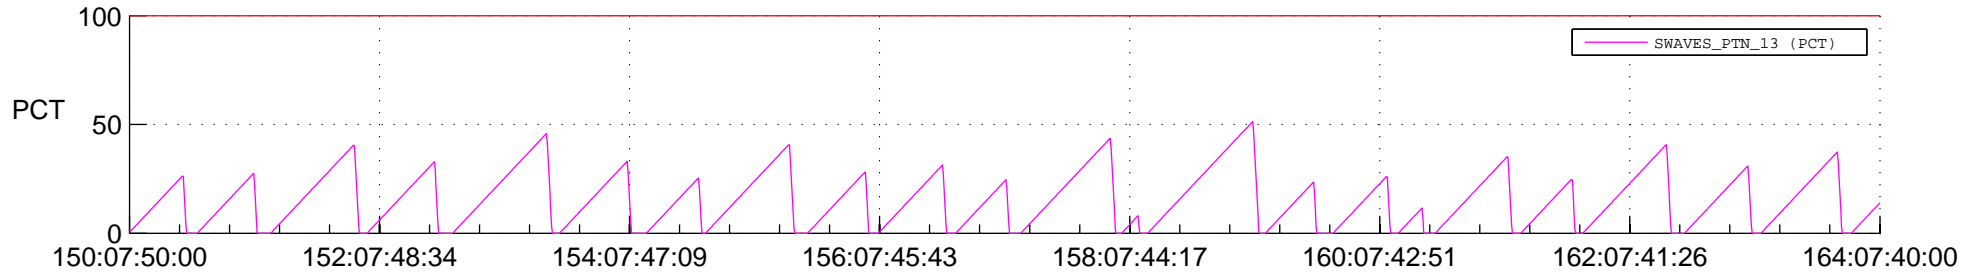

STEREO AHEAD SSR PCT Full Prediction

SWAVES_Percent_Full_Prediction

IMPACT_Percent_Full_Prediction

PLASTIC_Percent_Full_Prediction

Spacecraft_DownLink_Rate