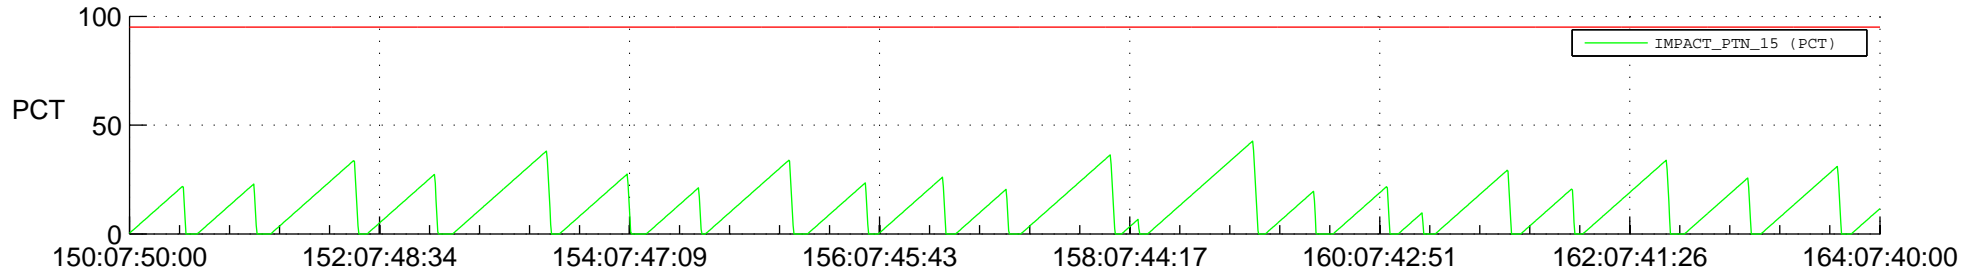

STEREO AHEAD SSR PCT Full Prediction

SWAVES_Percent_Full_Prediction

IMPACT_Percent_Full_Prediction

PLASTIC_Percent_Full_Prediction

Spacecraft_DownLink_Rate