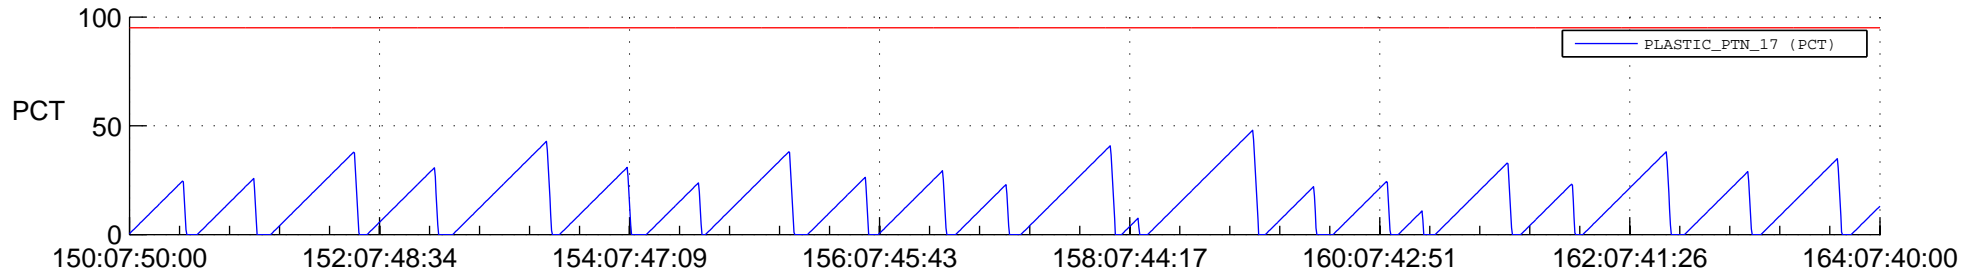

STEREO AHEAD SSR PCT Full Prediction

SWAVES_Percent_Full_Prediction

IMPACT_Percent_Full_Prediction

PLASTIC_Percent_Full_Prediction

Spacecraft_DownLink_Rate