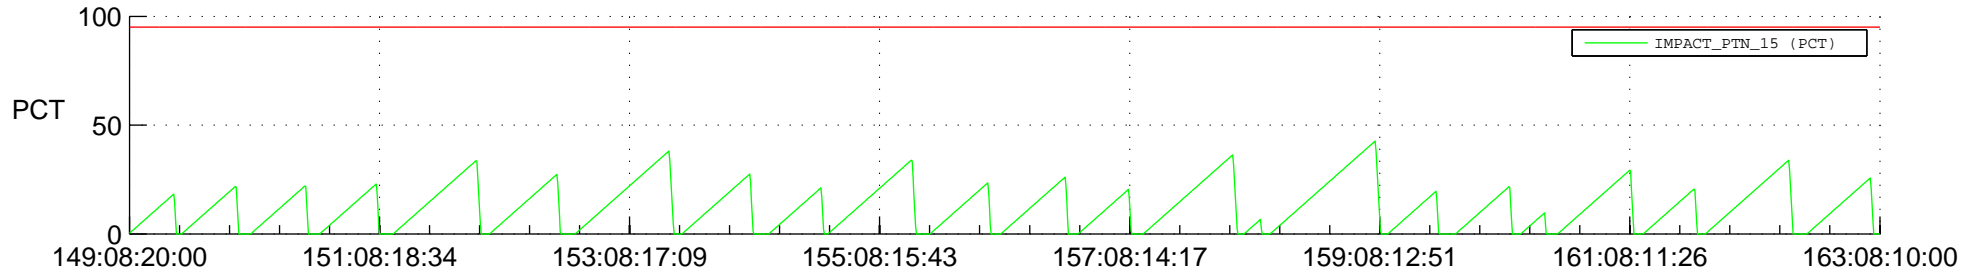

STEREO AHEAD SSR PCT Full Prediction

SWAVES_Percent_Full_Prediction

IMPACT_Percent_Full_Prediction

PLASTIC_Percent_Full_Prediction

Spacecraft_DownLink_Rate

Ground Time (2022:149:08:20:00.000 -2022:163:08:10:00.000)