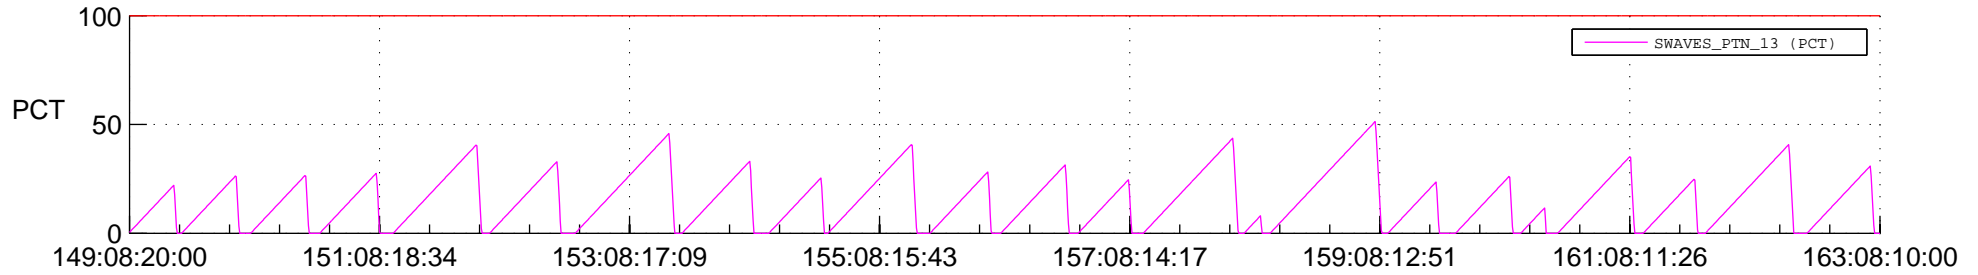

STEREO AHEAD SSR PCT Full Prediction

SWAVES_Percent_Full_Prediction

IMPACT_Percent_Full_Prediction

PLASTIC_Percent_Full_Prediction

Spacecraft_DownLink_Rate

Ground Time (2022:149:08:20:00.000 -2022:163:08:10:00.000)