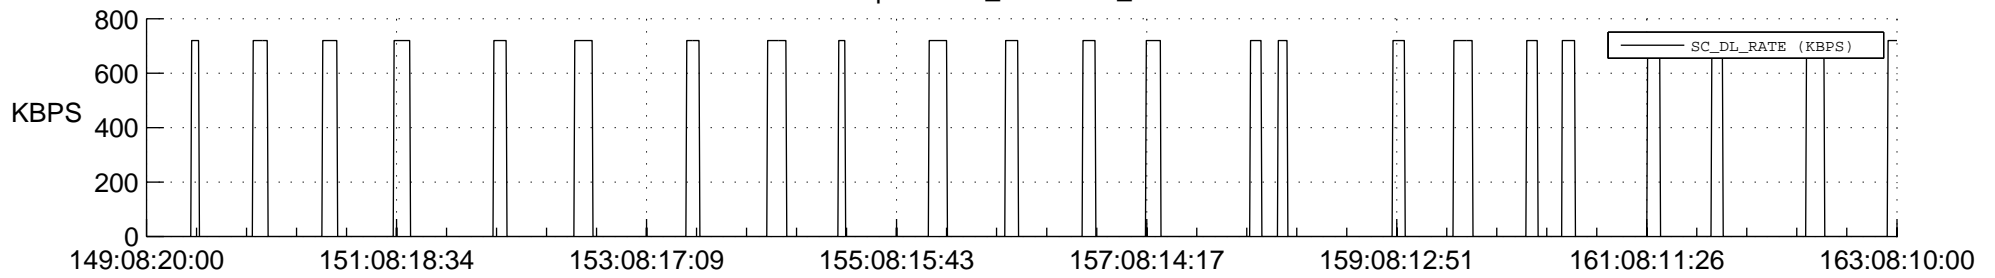

STEREO AHEAD SSR PCT Full Prediction

SWAVES_Percent_Full_Prediction

IMPACT_Percent_Full_Prediction

PLASTIC_Percent_Full_Prediction

Spacecraft_DownLink_Rate

Ground Time (2022:149:08:20:00.000 -2022:163:08:10:00.000)