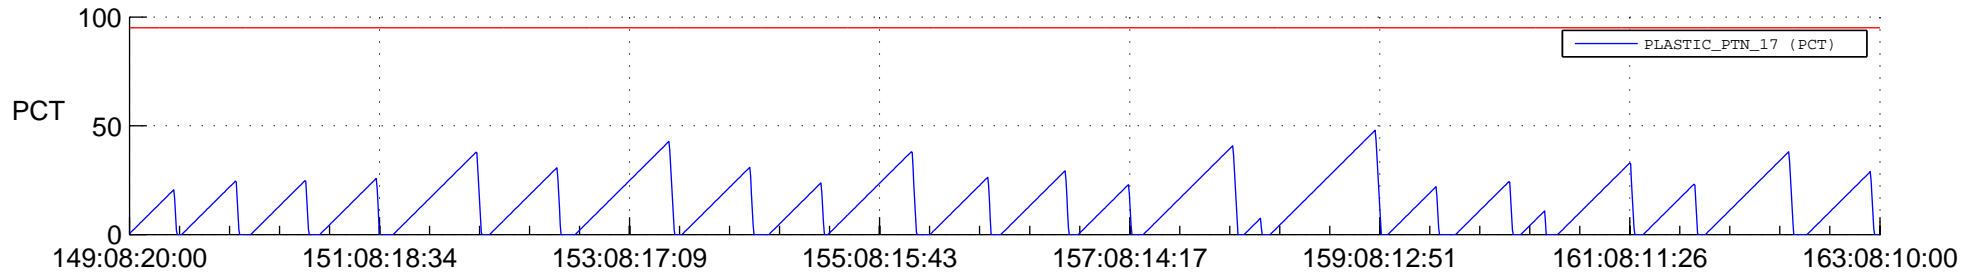

STEREO AHEAD SSR PCT Full Prediction

SWAVES_Percent_Full_Prediction

IMPACT_Percent_Full_Prediction

PLASTIC_Percent_Full_Prediction

Spacecraft_DownLink_Rate

Ground Time (2022:149:08:20:00.000 -2022:163:08:10:00.000)