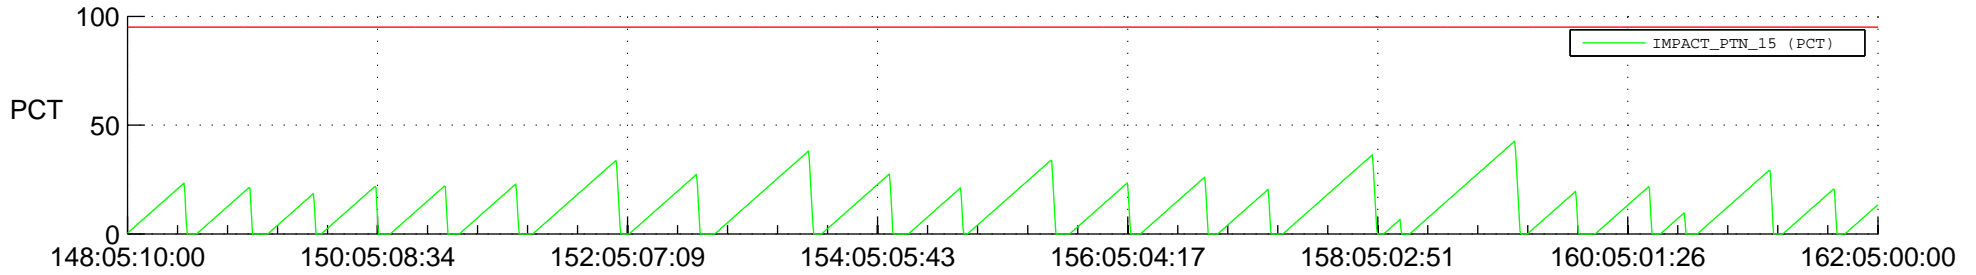

STEREO AHEAD SSR PCT Full Prediction

SWAVES_Percent_Full_Prediction

IMPACT_Percent_Full_Prediction

PLASTIC_Percent_Full_Prediction

Spacecraft_DownLink_Rate

Ground Time (2022:148:05:10:00.000 -2022:162:05:00:00.000)