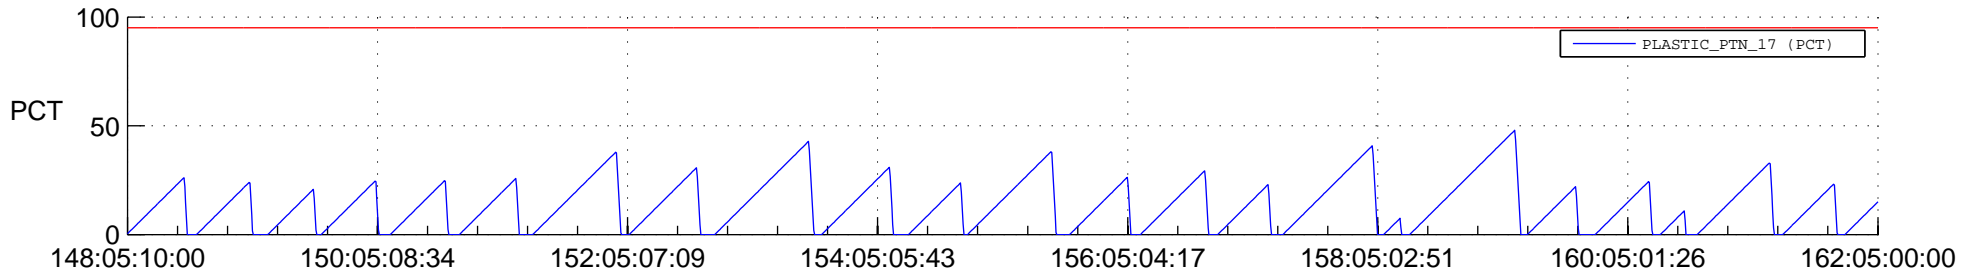

STEREO AHEAD SSR PCT Full Prediction

SWAVES_Percent_Full_Prediction

IMPACT_Percent_Full_Prediction

PLASTIC_Percent_Full_Prediction

Spacecraft_DownLink_Rate

Ground Time (2022:148:05:10:00.000 -2022:162:05:00:00.000)