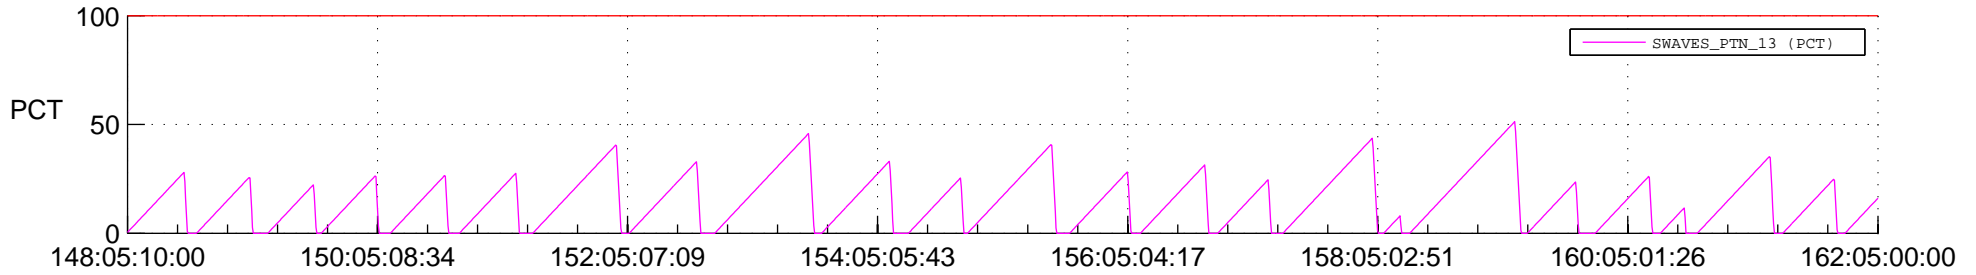

STEREO AHEAD SSR PCT Full Prediction

SWAVES_Percent_Full_Prediction

IMPACT_Percent_Full_Prediction

PLASTIC_Percent_Full_Prediction

Spacecraft_DownLink_Rate

Ground Time (2022:148:05:10:00.000 -2022:162:05:00:00.000)