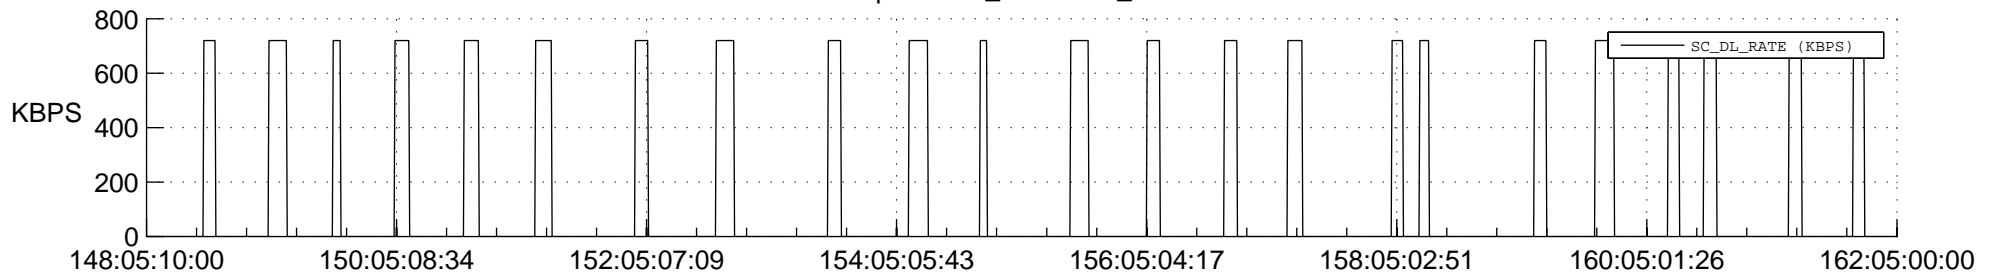

STEREO AHEAD SSR PCT Full Prediction

SWAVES_Percent_Full_Prediction

IMPACT_Percent_Full_Prediction

PLASTIC_Percent_Full_Prediction

Spacecraft_DownLink_Rate

Ground Time (2022:148:05:10:00.000 -2022:162:05:00:00.000)