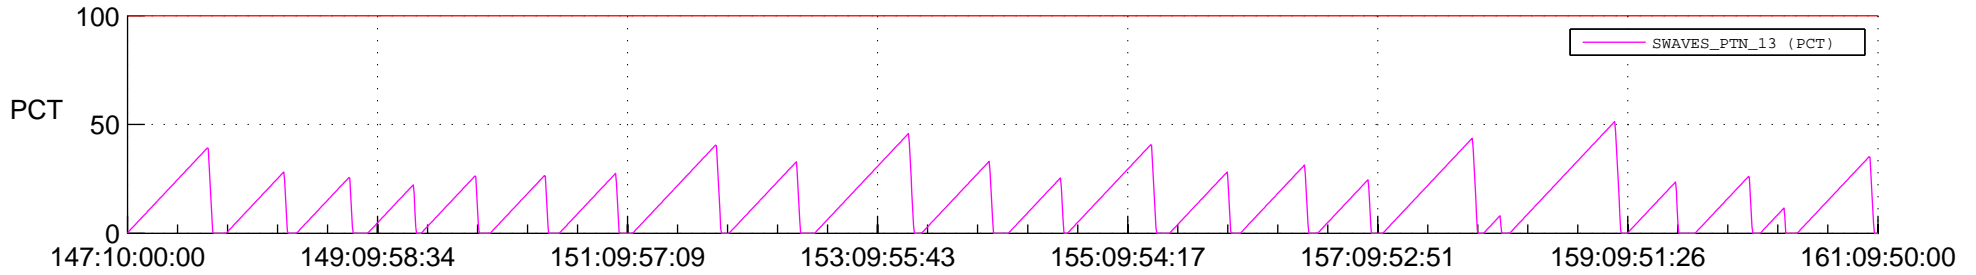

STEREO AHEAD SSR PCT Full Prediction

SWAVES_Percent_Full_Prediction

IMPACT_Percent_Full_Prediction

PLASTIC_Percent_Full_Prediction

Spacecraft_DownLink_Rate

Ground Time (2022:147:10:00:00.000 -2022:161:09:50:00.000)