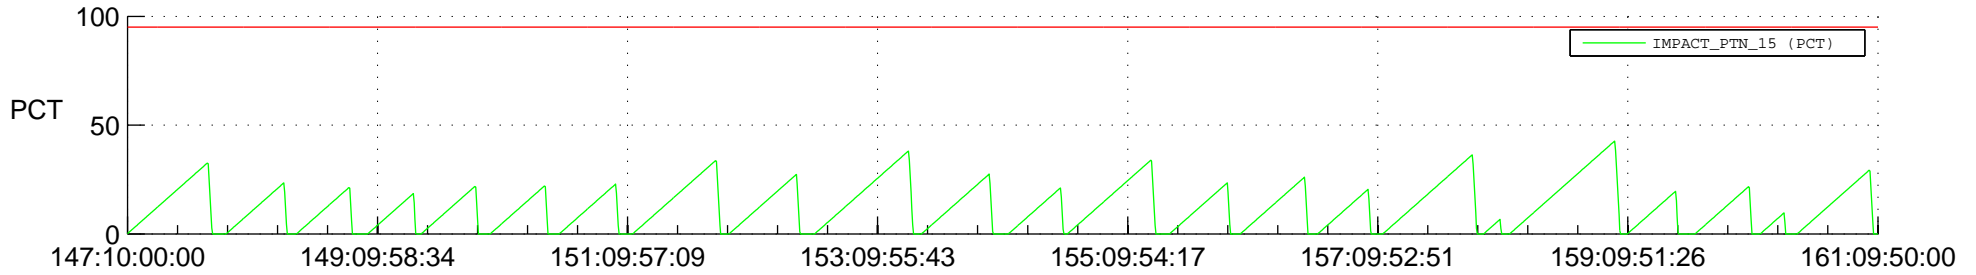

STEREO AHEAD SSR PCT Full Prediction

SWAVES_Percent_Full_Prediction

IMPACT_Percent_Full_Prediction

PLASTIC_Percent_Full_Prediction

Spacecraft_DownLink_Rate

Ground Time (2022:147:10:00:00.000 -2022:161:09:50:00.000)