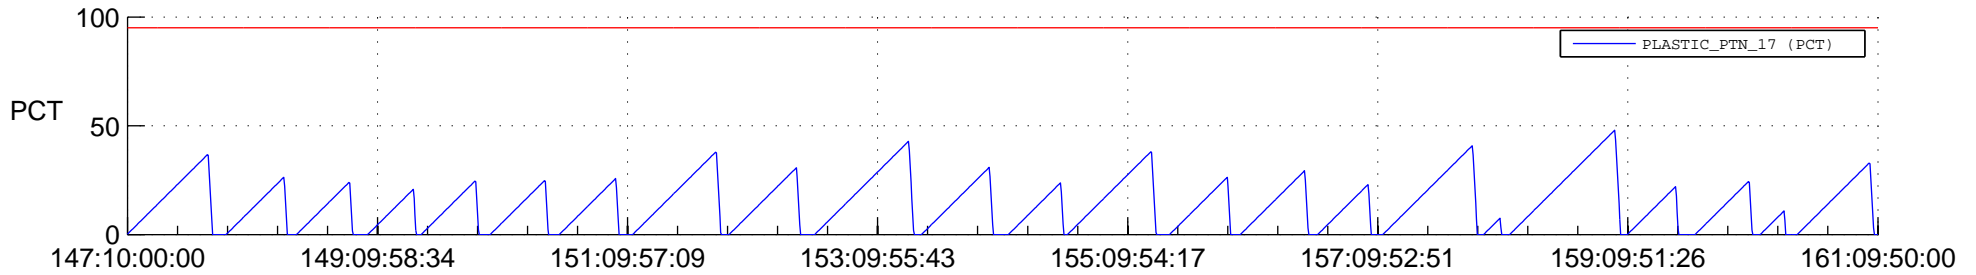

STEREO AHEAD SSR PCT Full Prediction

SWAVES_Percent_Full_Prediction

IMPACT_Percent_Full_Prediction

PLASTIC_Percent_Full_Prediction

Spacecraft_DownLink_Rate

Ground Time (2022:147:10:00:00.000 -2022:161:09:50:00.000)