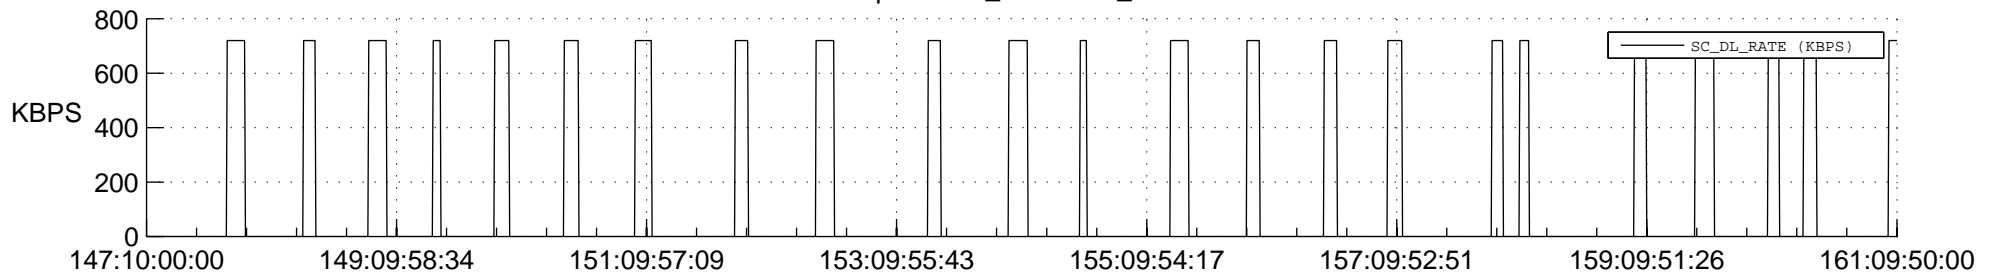

STEREO AHEAD SSR PCT Full Prediction

SWAVES_Percent_Full_Prediction

IMPACT_Percent_Full_Prediction

PLASTIC_Percent_Full_Prediction

Spacecraft_DownLink_Rate

Ground Time (2022:147:10:00:00.000 -2022:161:09:50:00.000)