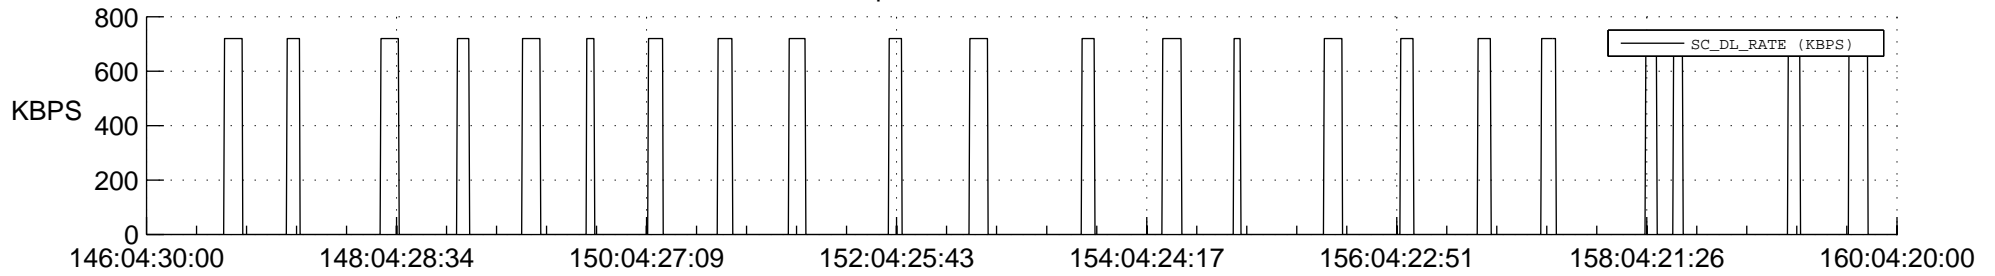

## Spacecraft\_DownLink\_Rate

Ground Time (2022:146:04:30:00.000 -2022:160:04:20:00.000)