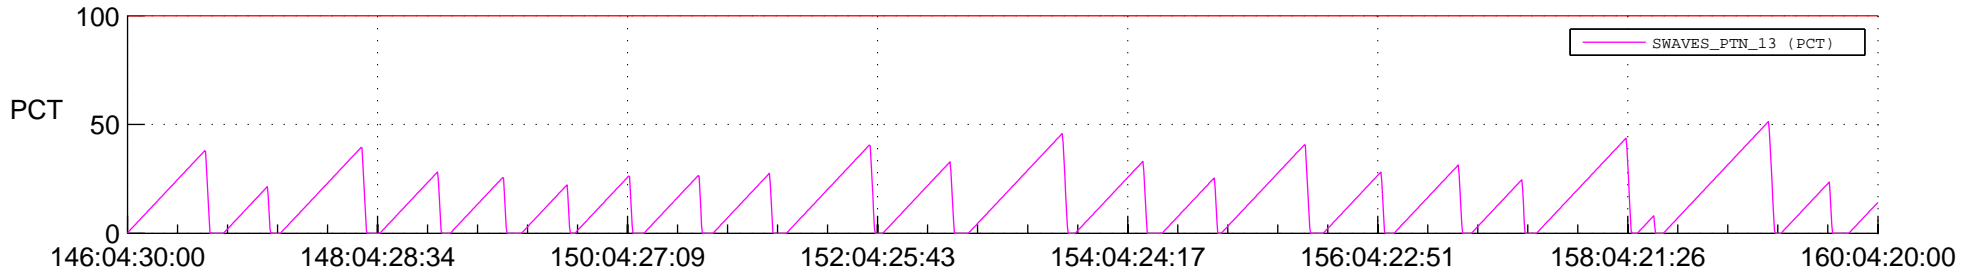

## SWAVES\_Percent\_Full\_Prediction

## Spacecraft\_DownLink\_Rate

Ground Time (2022:146:04:30:00.000 -2022:160:04:20:00.000)