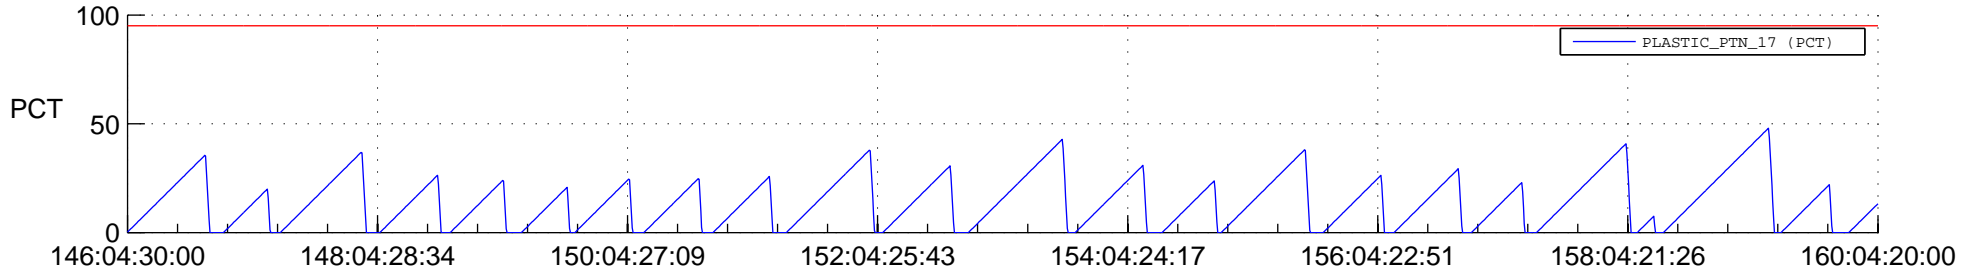

# STEREO AHEAD SSR PCT Full Prediction

## SWAVES\_Percent\_Full\_Prediction

## Spacecraft\_DownLink\_Rate

Ground Time (2022:146:04:30:00.000 -2022:160:04:20:00.000)