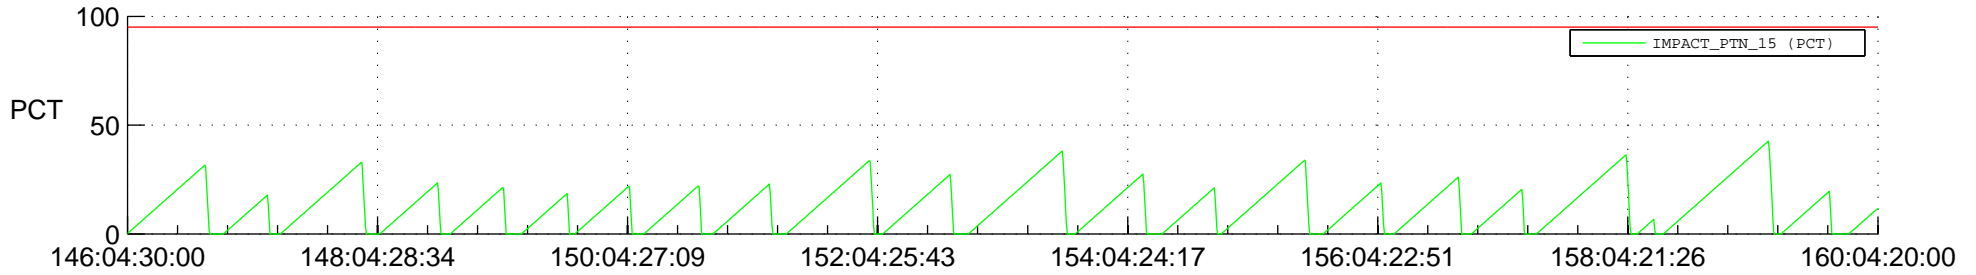

IMPACT_Percent_Full_Prediction