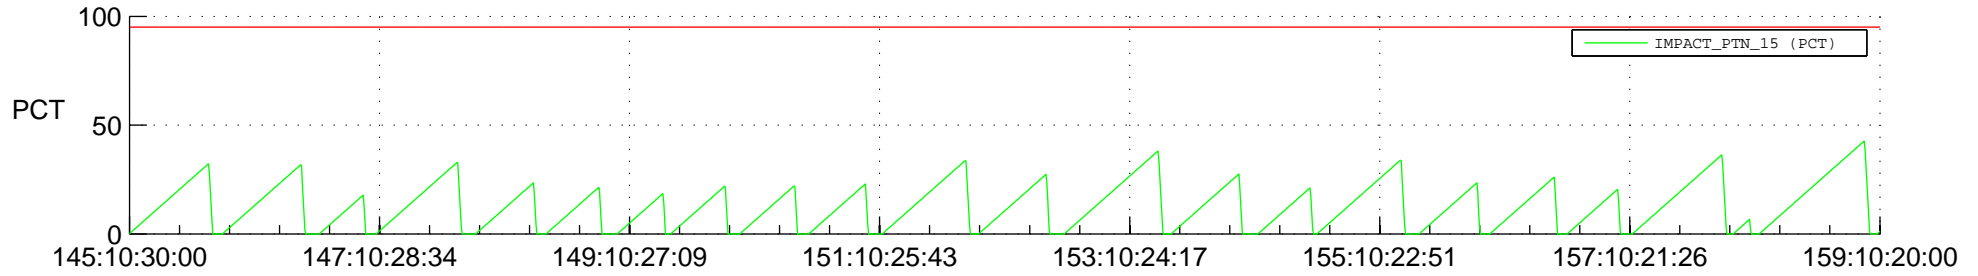

STEREO AHEAD SSR PCT Full Prediction

SWAVES_Percent_Full_Prediction

IMPACT_Percent_Full_Prediction

PLASTIC_Percent_Full_Prediction

Spacecraft_DownLink_Rate

Ground Time (2022:145:10:30:00.000 -2022:159:10:20:00.000)