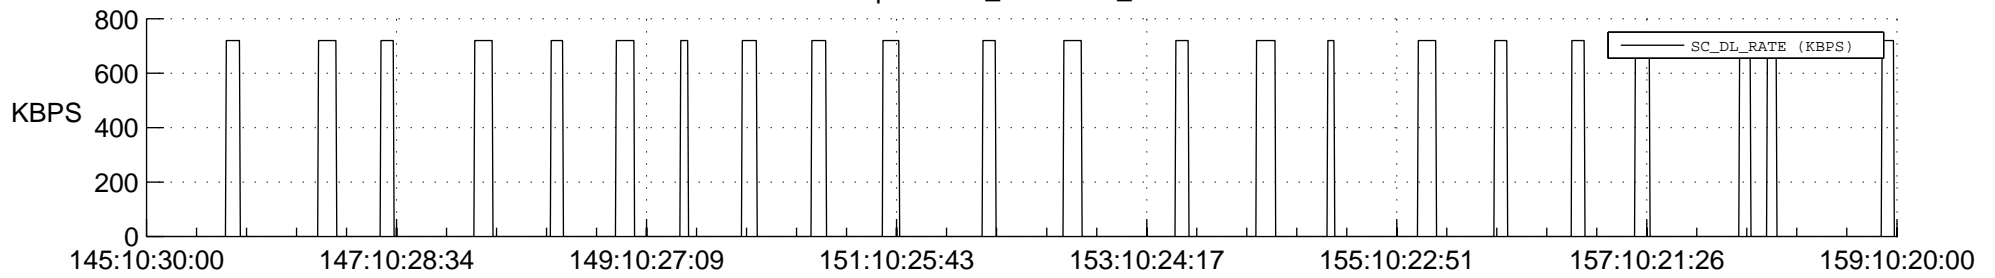

STEREO AHEAD SSR PCT Full Prediction

SWAVES_Percent_Full_Prediction

IMPACT_Percent_Full_Prediction

PLASTIC_Percent_Full_Prediction

Spacecraft_DownLink_Rate

Ground Time (2022:145:10:30:00.000 -2022:159:10:20:00.000)