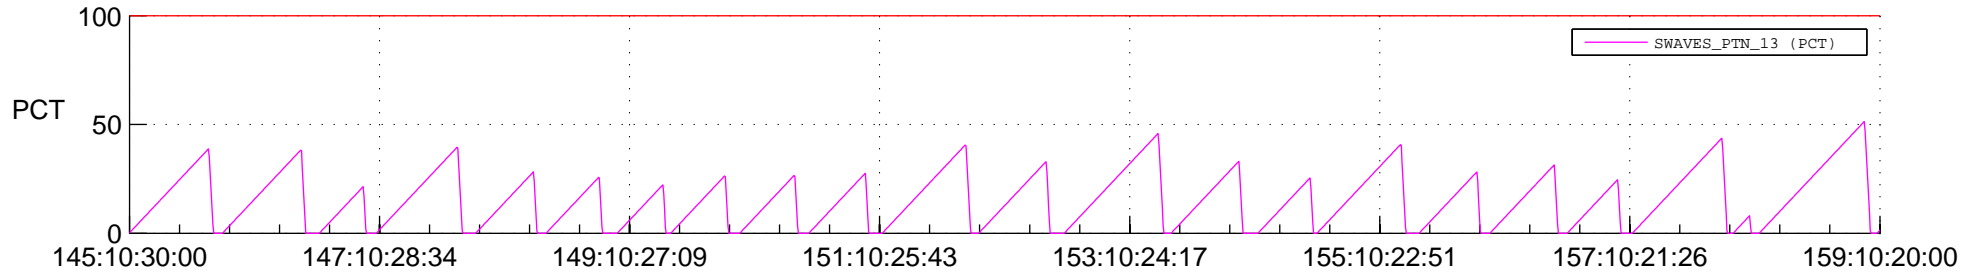

STEREO AHEAD SSR PCT Full Prediction

SWAVES_Percent_Full_Prediction

IMPACT_Percent_Full_Prediction

PLASTIC_Percent_Full_Prediction

Spacecraft_DownLink_Rate

Ground Time (2022:145:10:30:00.000 -2022:159:10:20:00.000)