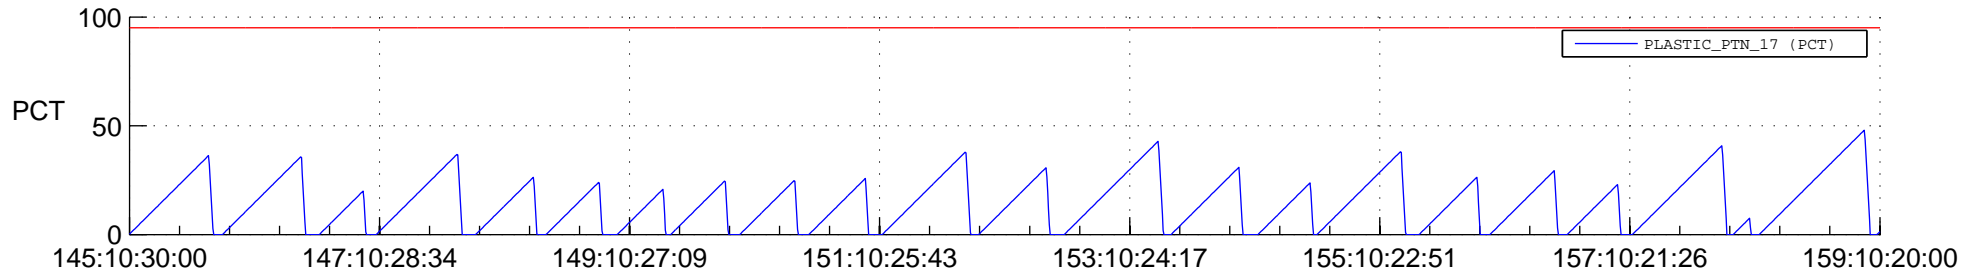

STEREO AHEAD SSR PCT Full Prediction

SWAVES_Percent_Full_Prediction

IMPACT_Percent_Full_Prediction

PLASTIC_Percent_Full_Prediction

Spacecraft_DownLink_Rate

Ground Time (2022:145:10:30:00.000 -2022:159:10:20:00.000)