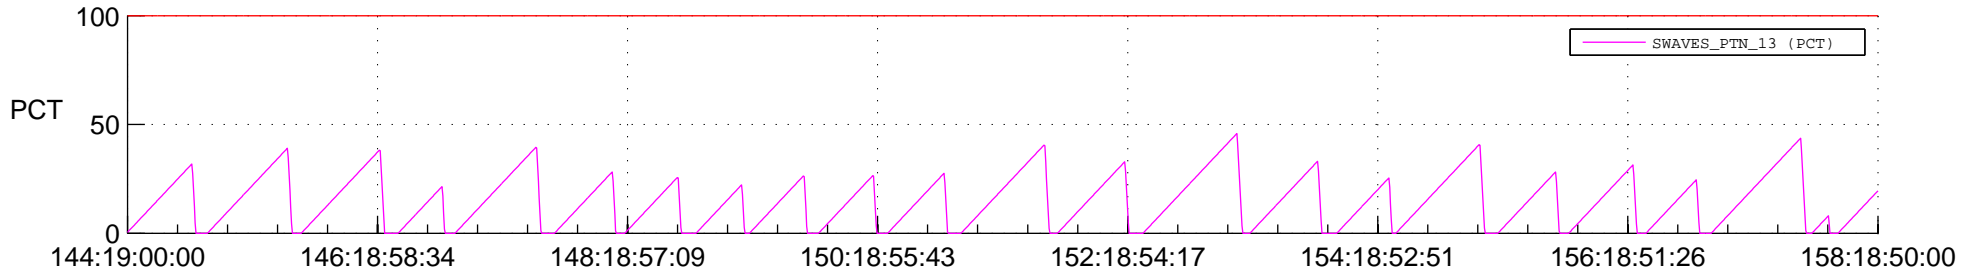

STEREO AHEAD SSR PCT Full Prediction

SWAVES_Percent_Full_Prediction

IMPACT_Percent_Full_Prediction

PLASTIC_Percent_Full_Prediction

Spacecraft_DownLink_Rate