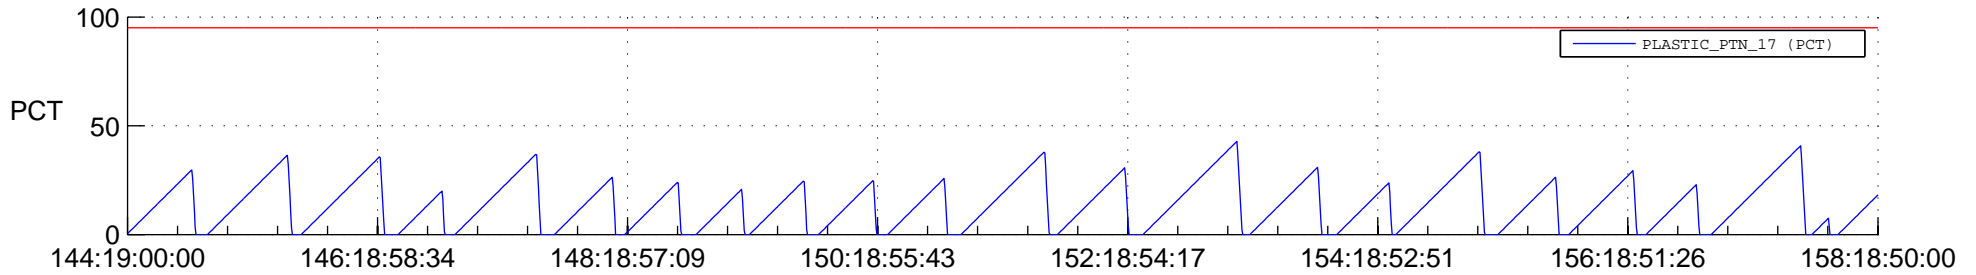

STEREO AHEAD SSR PCT Full Prediction

SWAVES_Percent_Full_Prediction

IMPACT_Percent_Full_Prediction

PLASTIC_Percent_Full_Prediction

Spacecraft_DownLink_Rate