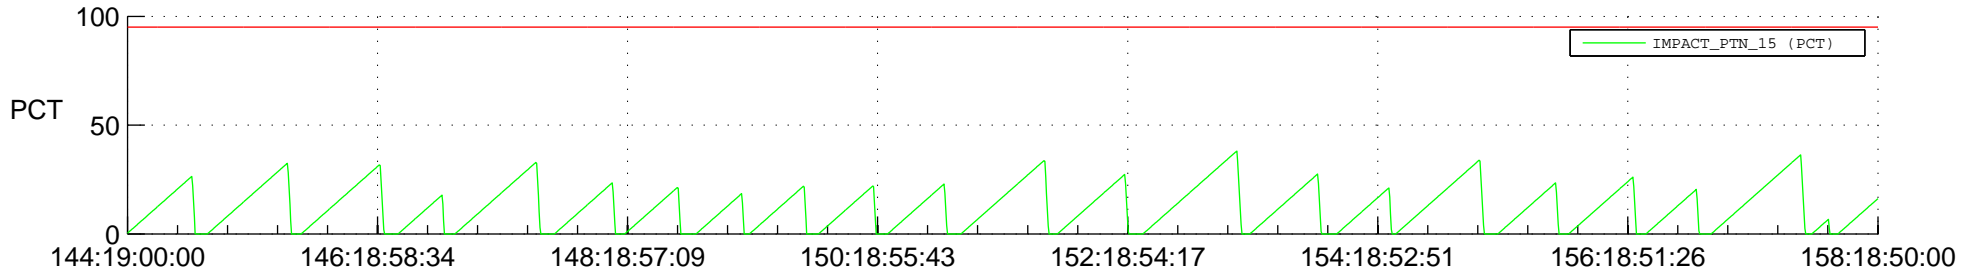

STEREO AHEAD SSR PCT Full Prediction

SWAVES_Percent_Full_Prediction

IMPACT_Percent_Full_Prediction

PLASTIC_Percent_Full_Prediction

Spacecraft_DownLink_Rate