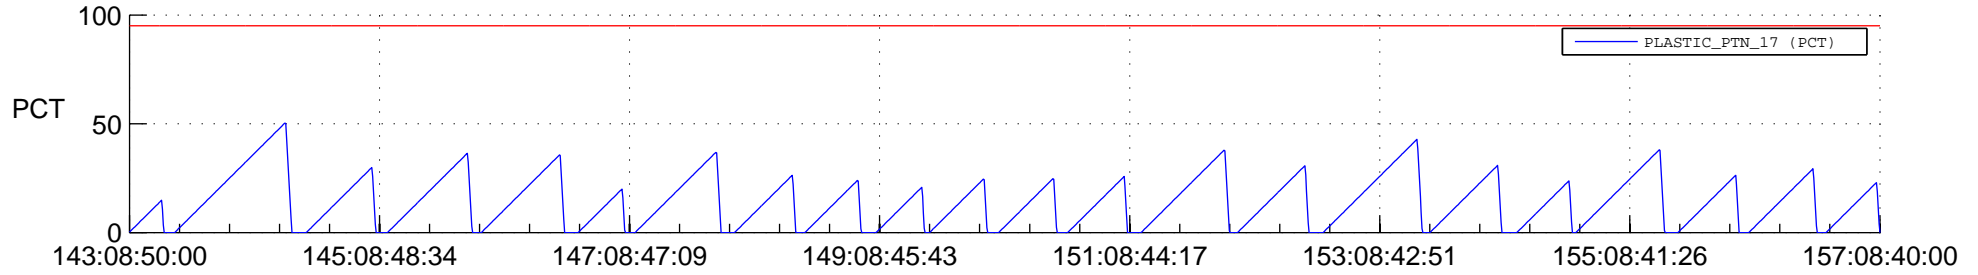

STEREO AHEAD SSR PCT Full Prediction

SWAVES_Percent_Full_Prediction

IMPACT_Percent_Full_Prediction

PLASTIC_Percent_Full_Prediction

Spacecraft_DownLink_Rate