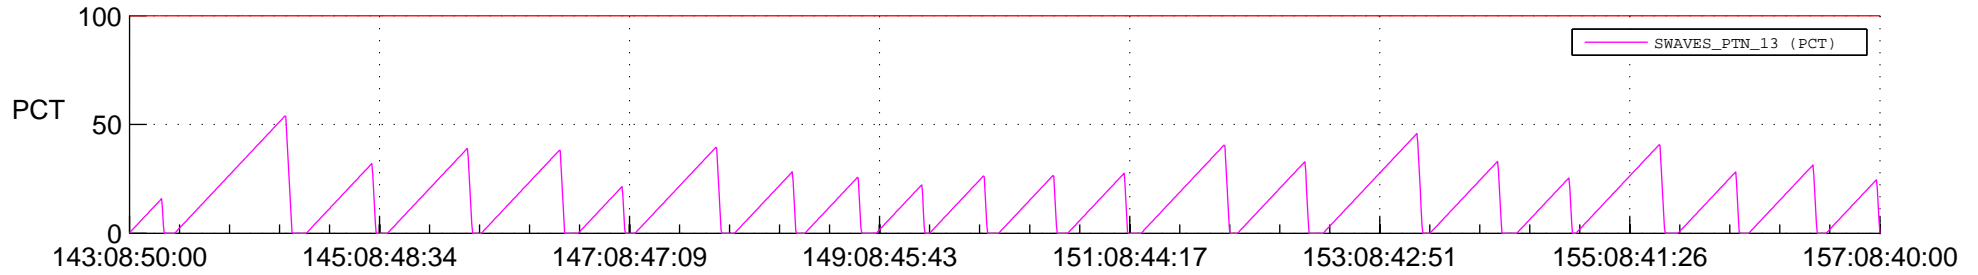

STEREO AHEAD SSR PCT Full Prediction

SWAVES_Percent_Full_Prediction

IMPACT_Percent_Full_Prediction

PLASTIC_Percent_Full_Prediction

Spacecraft_DownLink_Rate