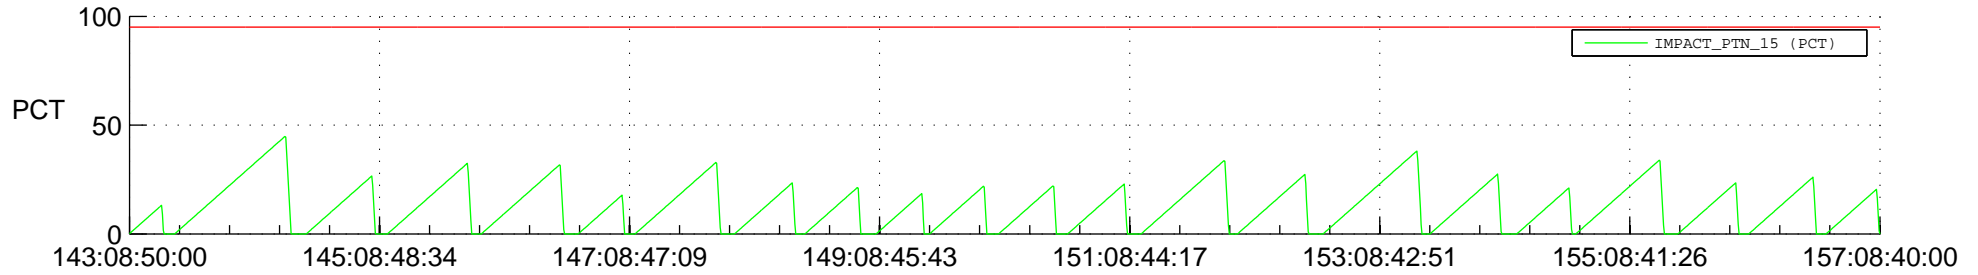

STEREO AHEAD SSR PCT Full Prediction

SWAVES_Percent_Full_Prediction

IMPACT_Percent_Full_Prediction

PLASTIC_Percent_Full_Prediction

Spacecraft_DownLink_Rate