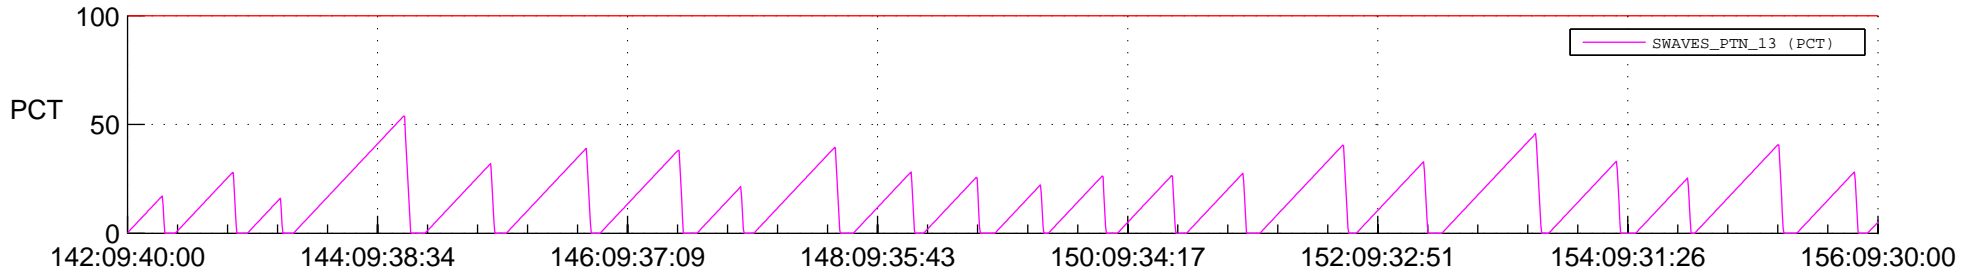

STEREO AHEAD SSR PCT Full Prediction

SWAVES_Percent_Full_Prediction

IMPACT_Percent_Full_Prediction

PLASTIC_Percent_Full_Prediction

Spacecraft_DownLink_Rate

Ground Time (2022:142:09:40:00.000 -2022:156:09:30:00.000)