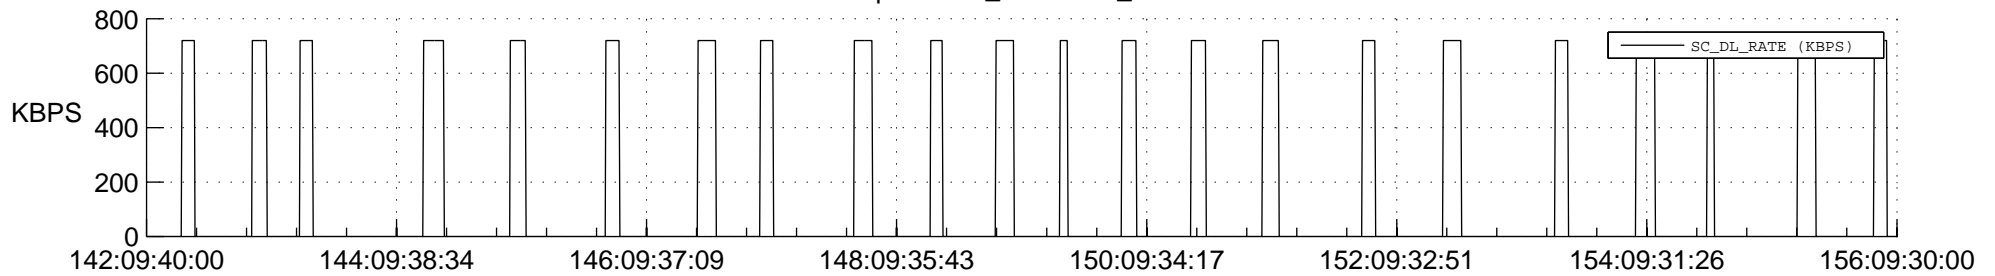

STEREO AHEAD SSR PCT Full Prediction

SWAVES_Percent_Full_Prediction

IMPACT_Percent_Full_Prediction

PLASTIC_Percent_Full_Prediction

Spacecraft_DownLink_Rate

Ground Time (2022:142:09:40:00.000 -2022:156:09:30:00.000)