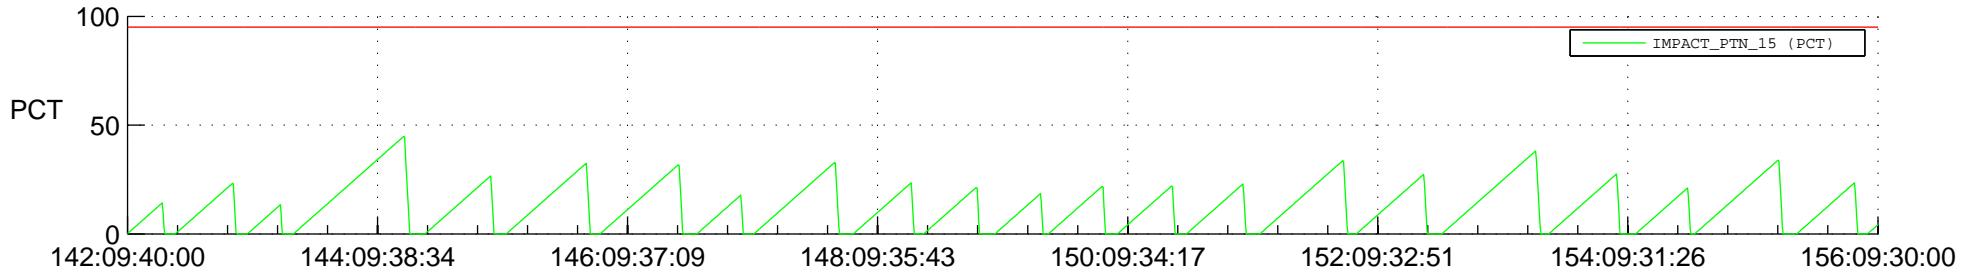

STEREO AHEAD SSR PCT Full Prediction

SWAVES_Percent_Full_Prediction

IMPACT_Percent_Full_Prediction

PLASTIC_Percent_Full_Prediction

Spacecraft_DownLink_Rate

Ground Time (2022:142:09:40:00.000 -2022:156:09:30:00.000)