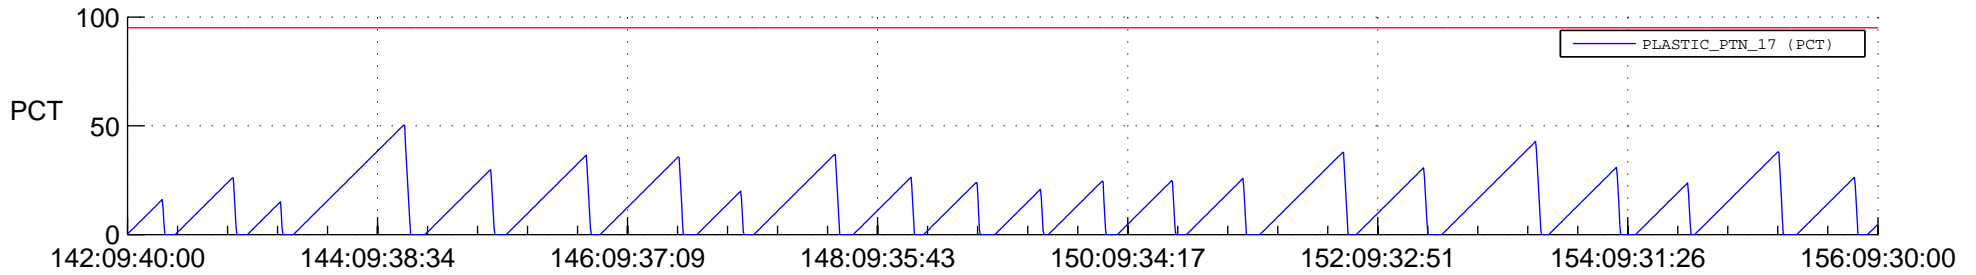

STEREO AHEAD SSR PCT Full Prediction

SWAVES_Percent_Full_Prediction

IMPACT_Percent_Full_Prediction

PLASTIC_Percent_Full_Prediction

Spacecraft_DownLink_Rate

Ground Time (2022:142:09:40:00.000 -2022:156:09:30:00.000)