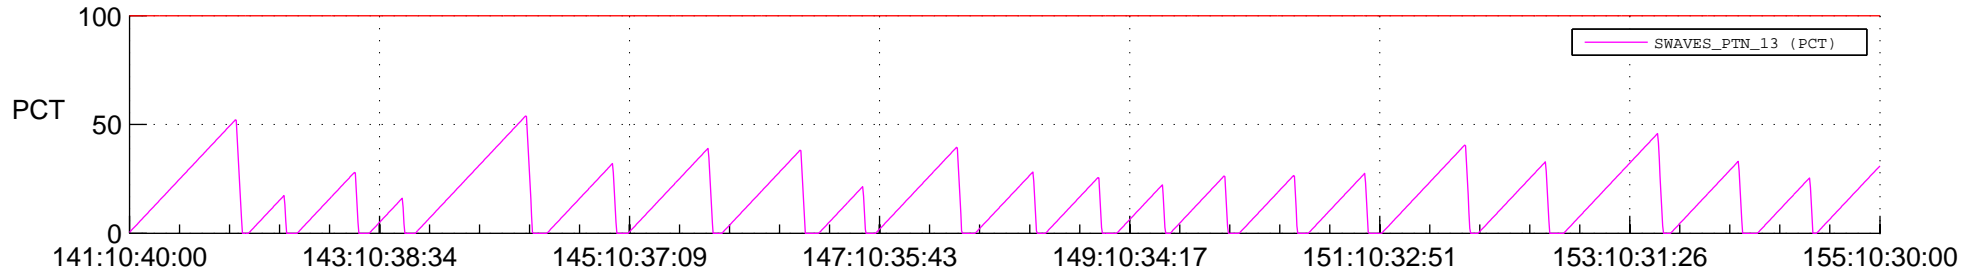

STEREO AHEAD SSR PCT Full Prediction

SWAVES_Percent_Full_Prediction

IMPACT_Percent_Full_Prediction

PLASTIC_Percent_Full_Prediction

Spacecraft_DownLink_Rate