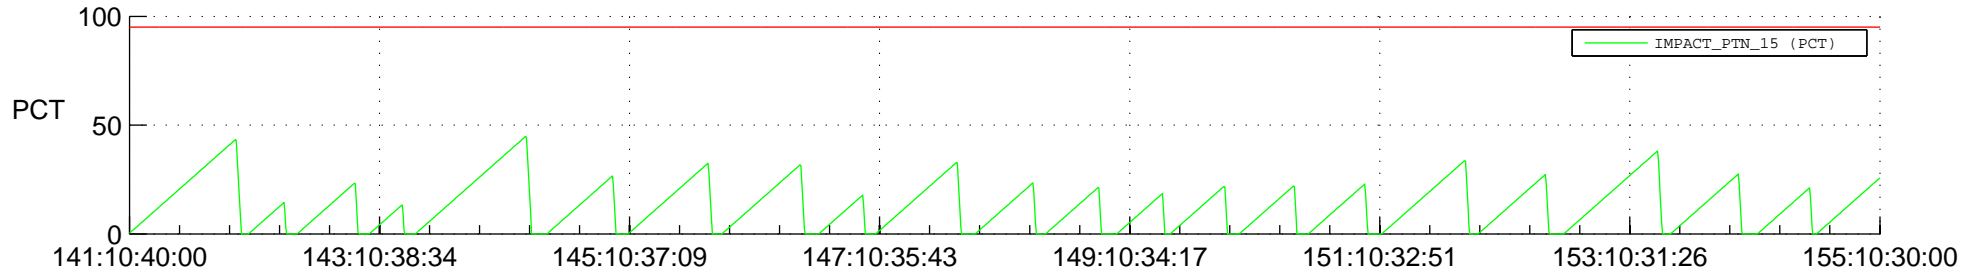

STEREO AHEAD SSR PCT Full Prediction

SWAVES_Percent_Full_Prediction

IMPACT_Percent_Full_Prediction

PLASTIC_Percent_Full_Prediction

Spacecraft_DownLink_Rate