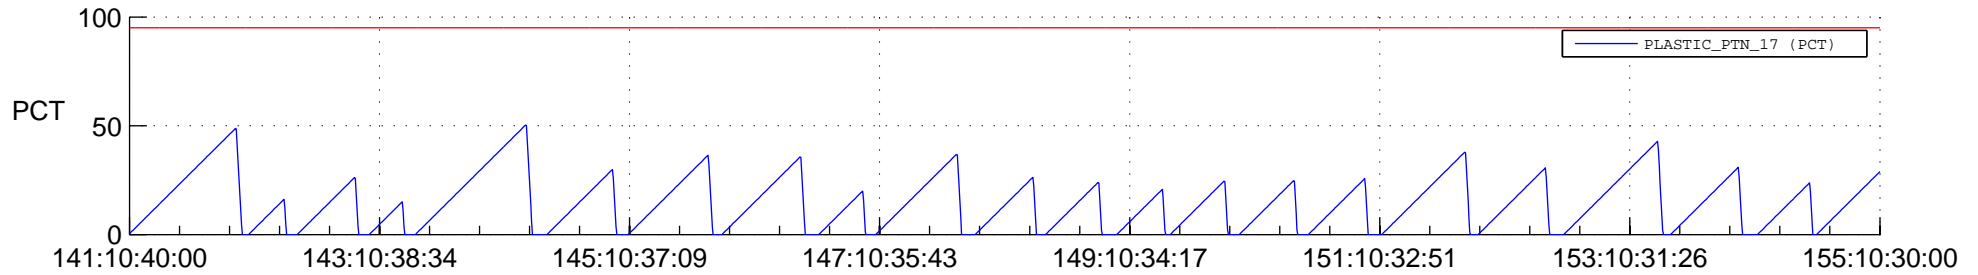

STEREO AHEAD SSR PCT Full Prediction

SWAVES_Percent_Full_Prediction

IMPACT_Percent_Full_Prediction

PLASTIC_Percent_Full_Prediction

Spacecraft_DownLink_Rate