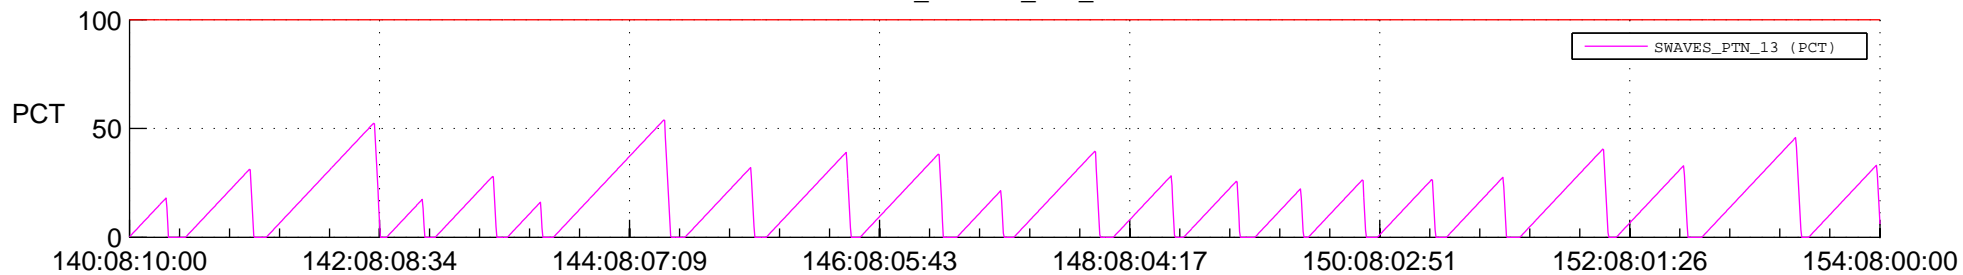

## SWAVES\_Percent\_Full\_Prediction

## Spacecraft\_DownLink\_Rate

Ground Time (2022:140:08:10:00.000 -2022:154:08:00:00.000)