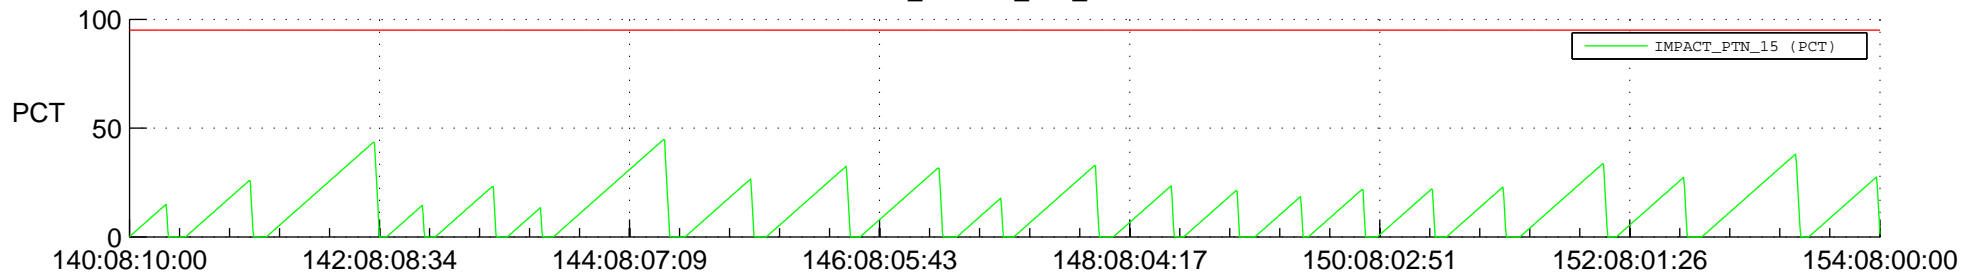

IMPACT_Percent_Full_Prediction