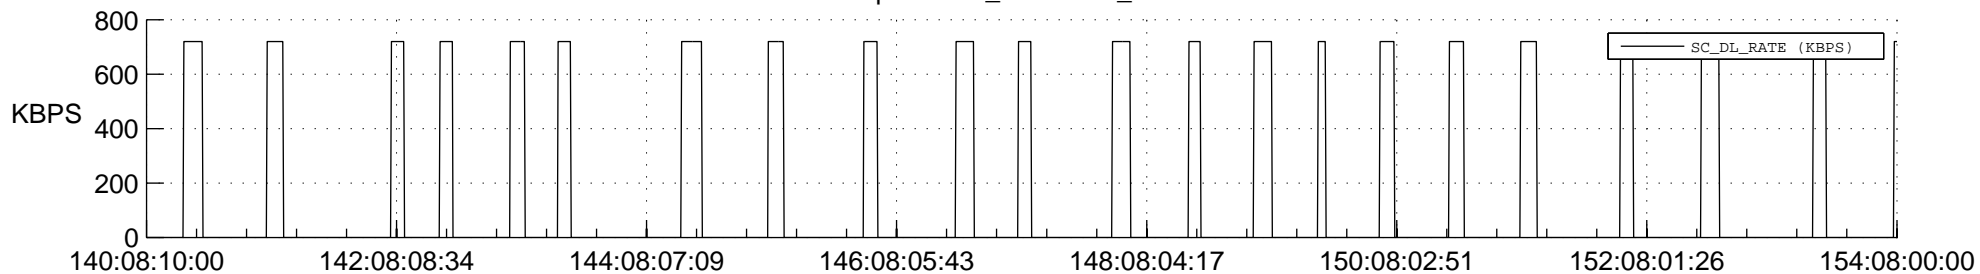

## SWAVES\_Percent\_Full\_Prediction

## Spacecraft\_DownLink\_Rate

Ground Time (2022:140:08:10:00.000 -2022:154:08:00:00.000)