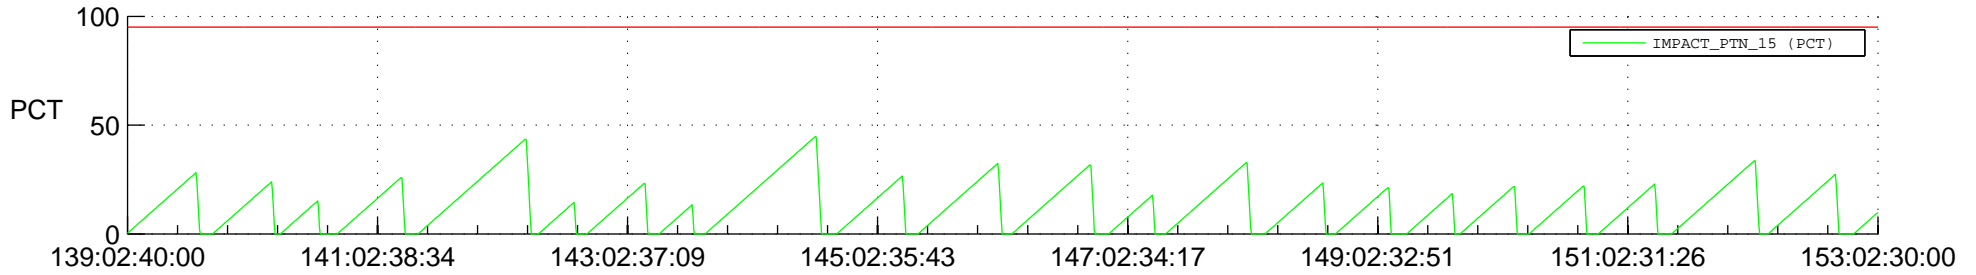

STEREO AHEAD SSR PCT Full Prediction

SWAVES_Percent_Full_Prediction

IMPACT_Percent_Full_Prediction

PLASTIC_Percent_Full_Prediction

Spacecraft_DownLink_Rate

Ground Time (2022:139:02:40:00.000 -2022:153:02:30:00.000)