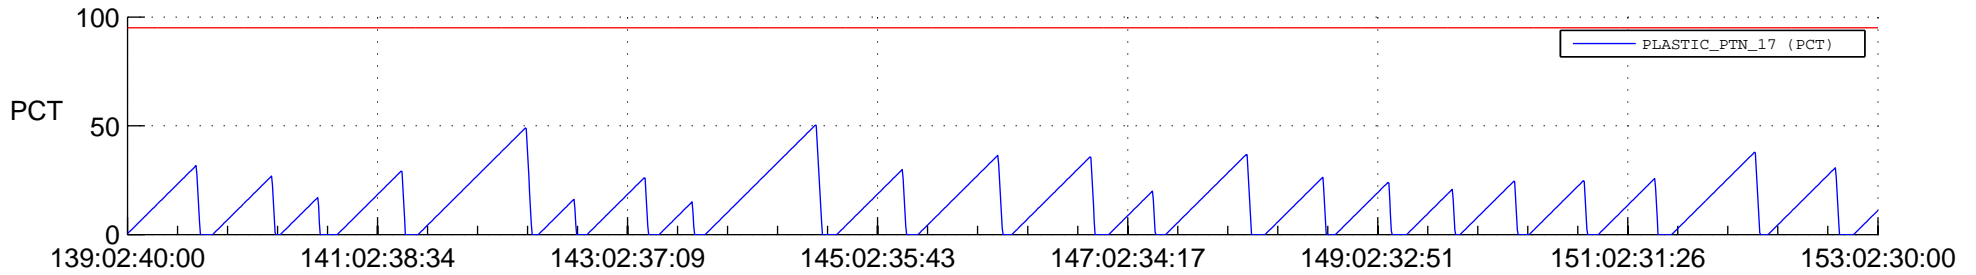

STEREO AHEAD SSR PCT Full Prediction

SWAVES_Percent_Full_Prediction

IMPACT_Percent_Full_Prediction

PLASTIC_Percent_Full_Prediction

Spacecraft_DownLink_Rate

Ground Time (2022:139:02:40:00.000 -2022:153:02:30:00.000)