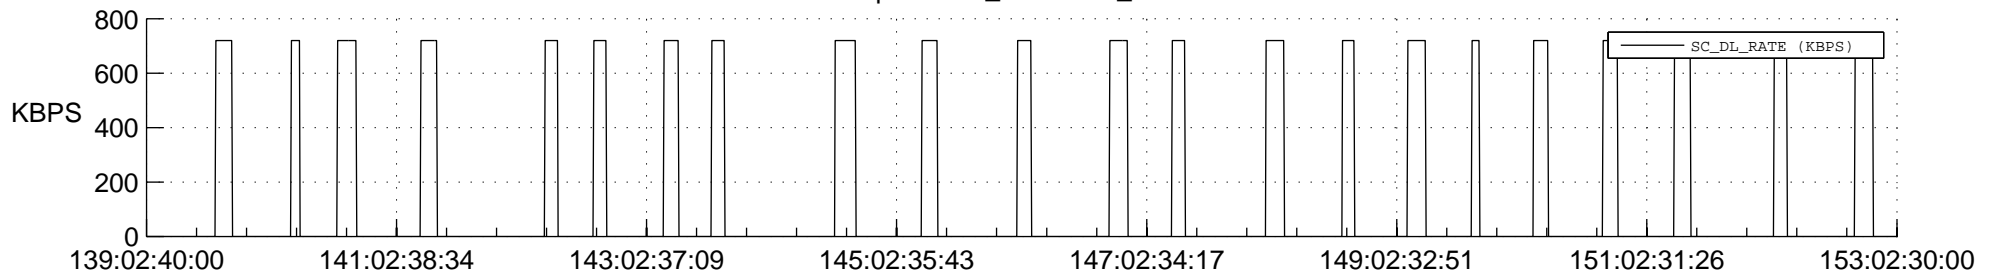

STEREO AHEAD SSR PCT Full Prediction

SWAVES_Percent_Full_Prediction

IMPACT_Percent_Full_Prediction

PLASTIC_Percent_Full_Prediction

Spacecraft_DownLink_Rate

Ground Time (2022:139:02:40:00.000 -2022:153:02:30:00.000)