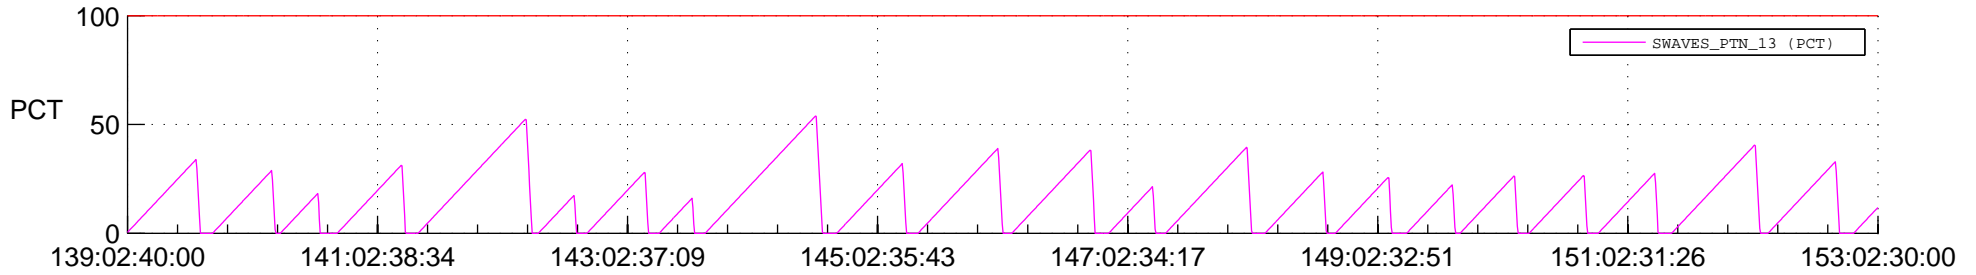

STEREO AHEAD SSR PCT Full Prediction

SWAVES_Percent_Full_Prediction

IMPACT_Percent_Full_Prediction

PLASTIC_Percent_Full_Prediction

Spacecraft_DownLink_Rate

Ground Time (2022:139:02:40:00.000 -2022:153:02:30:00.000)