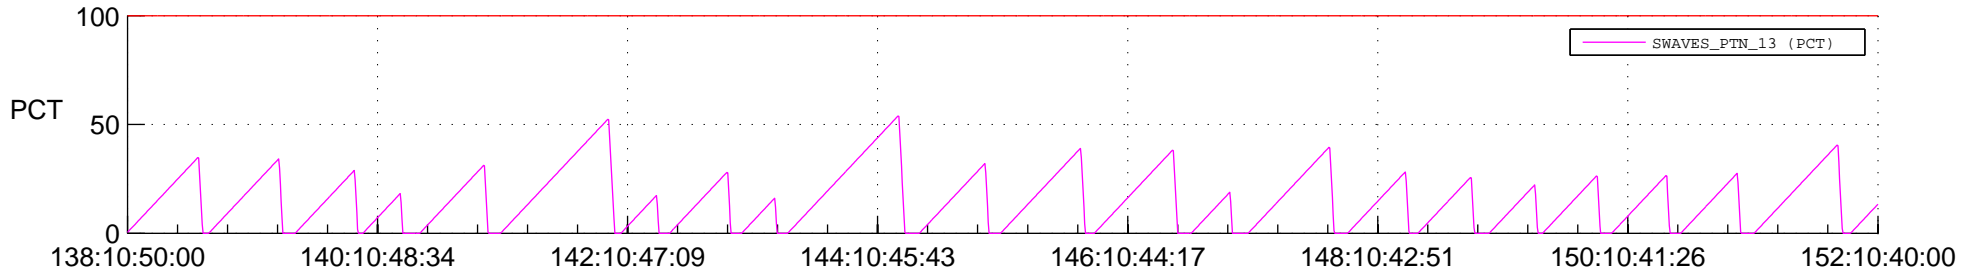

STEREO AHEAD SSR PCT Full Prediction

SWAVES_Percent_Full_Prediction

IMPACT_Percent_Full_Prediction

PLASTIC_Percent_Full_Prediction

Spacecraft_DownLink_Rate