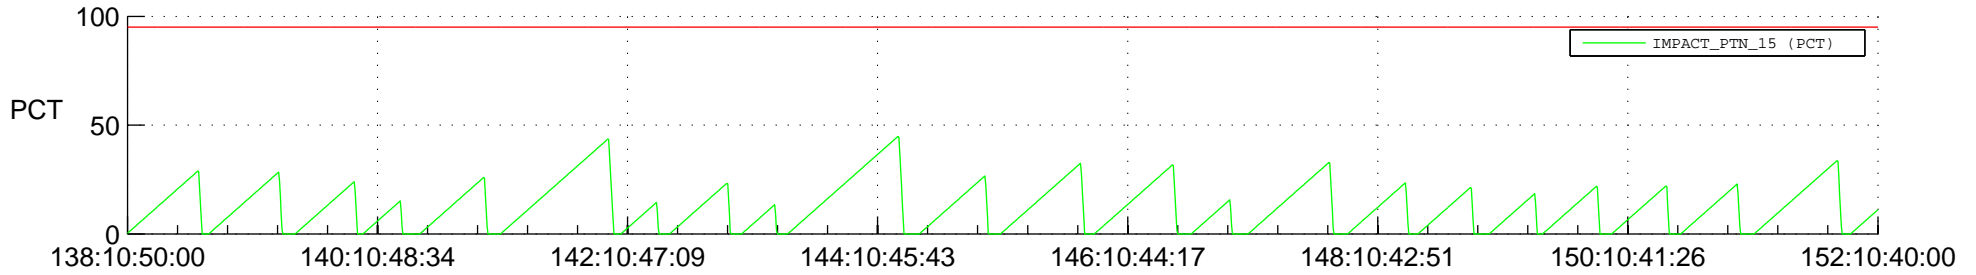

STEREO AHEAD SSR PCT Full Prediction

SWAVES_Percent_Full_Prediction

IMPACT_Percent_Full_Prediction

PLASTIC_Percent_Full_Prediction

Spacecraft_DownLink_Rate