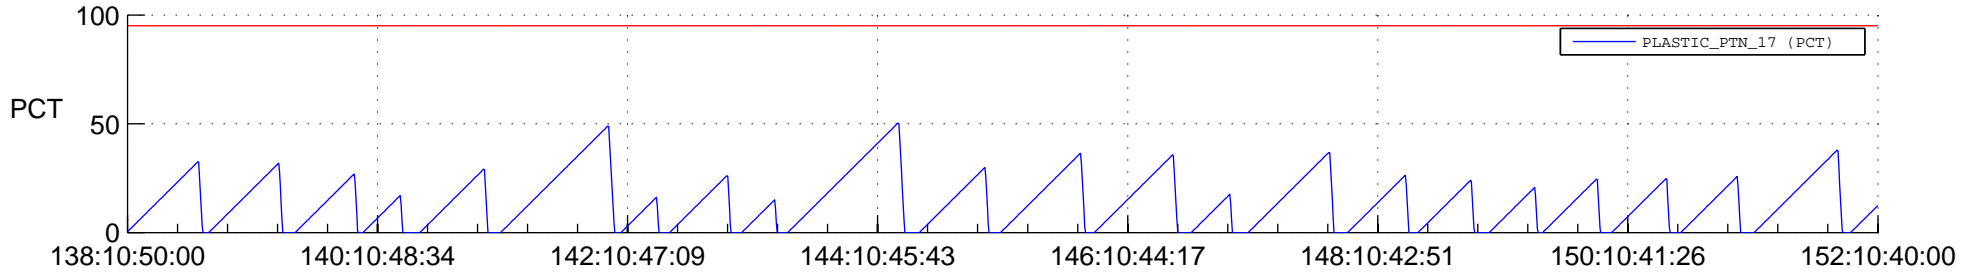

STEREO AHEAD SSR PCT Full Prediction

SWAVES_Percent_Full_Prediction

IMPACT_Percent_Full_Prediction

PLASTIC_Percent_Full_Prediction

Spacecraft_DownLink_Rate