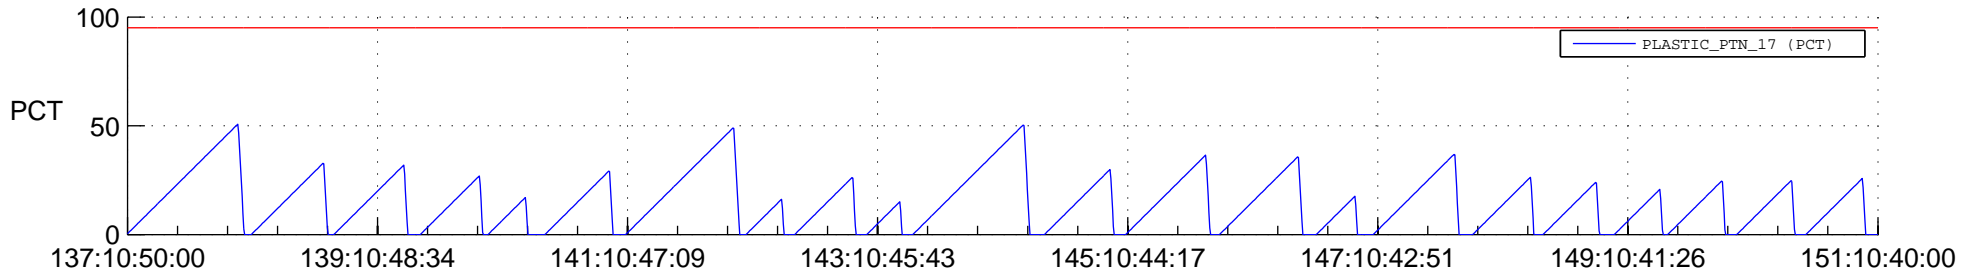

STEREO AHEAD SSR PCT Full Prediction

SWAVES_Percent_Full_Prediction

IMPACT_Percent_Full_Prediction

PLASTIC_Percent_Full_Prediction

Spacecraft_DownLink_Rate