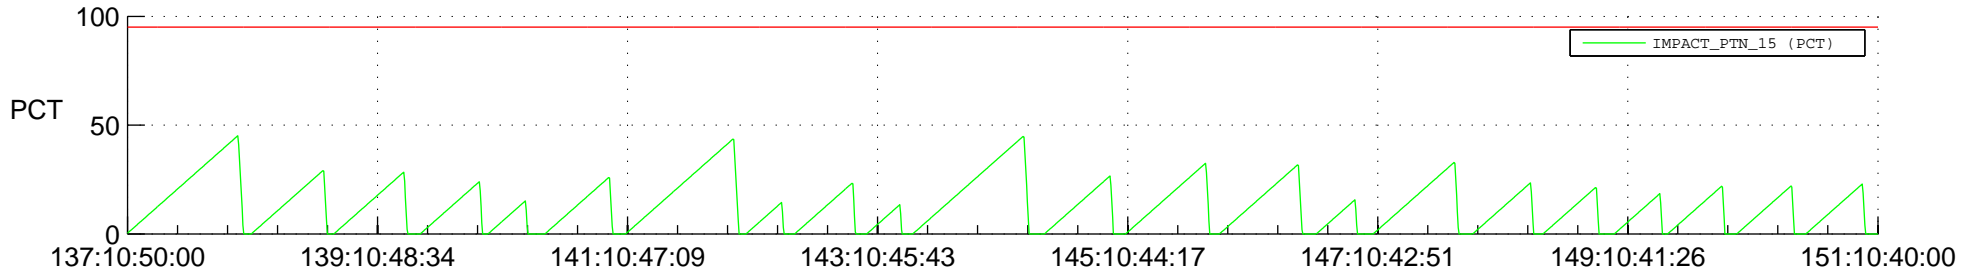

STEREO AHEAD SSR PCT Full Prediction

SWAVES_Percent_Full_Prediction

IMPACT_Percent_Full_Prediction

PLASTIC_Percent_Full_Prediction

Spacecraft_DownLink_Rate