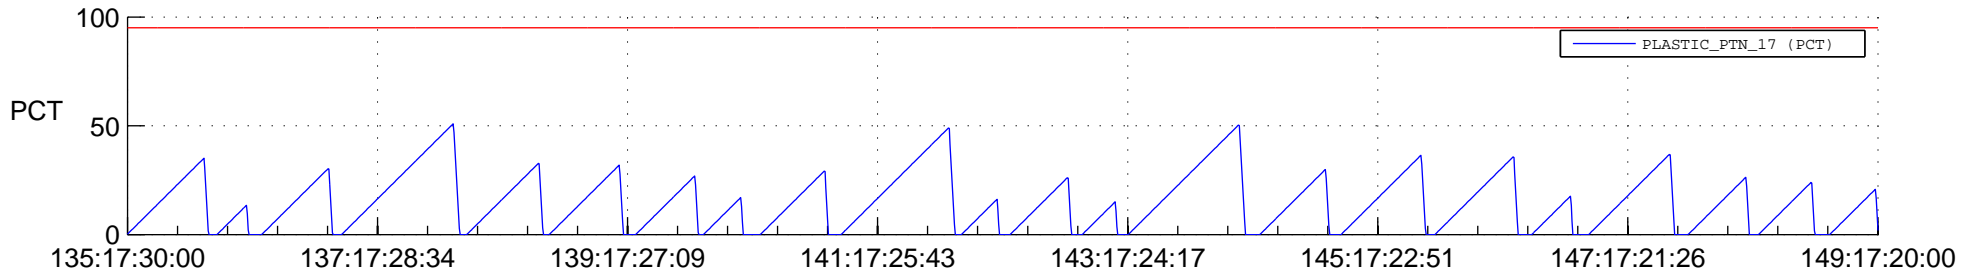

STEREO AHEAD SSR PCT Full Prediction

SWAVES_Percent_Full_Prediction

IMPACT_Percent_Full_Prediction

PLASTIC_Percent_Full_Prediction

Spacecraft_DownLink_Rate