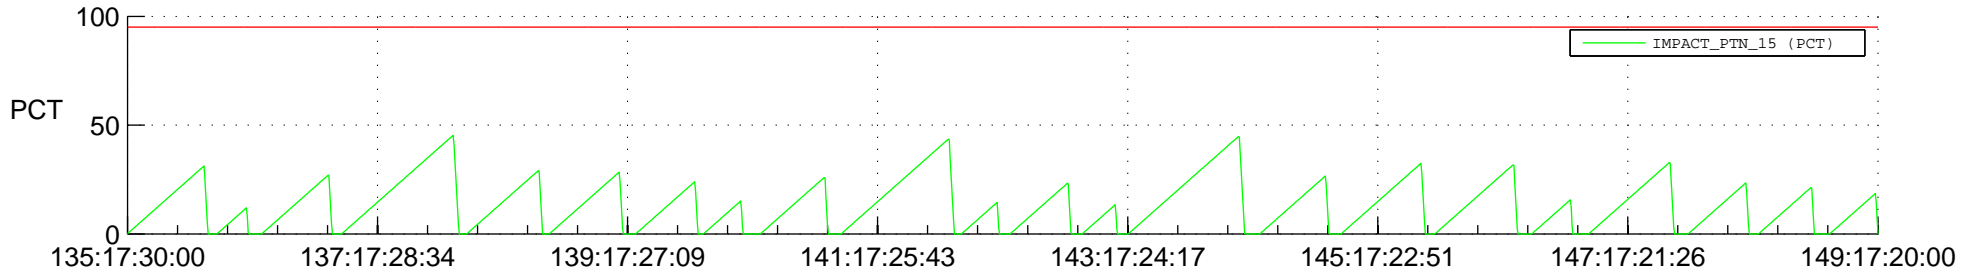

STEREO AHEAD SSR PCT Full Prediction

SWAVES_Percent_Full_Prediction

IMPACT_Percent_Full_Prediction

PLASTIC_Percent_Full_Prediction

Spacecraft_DownLink_Rate