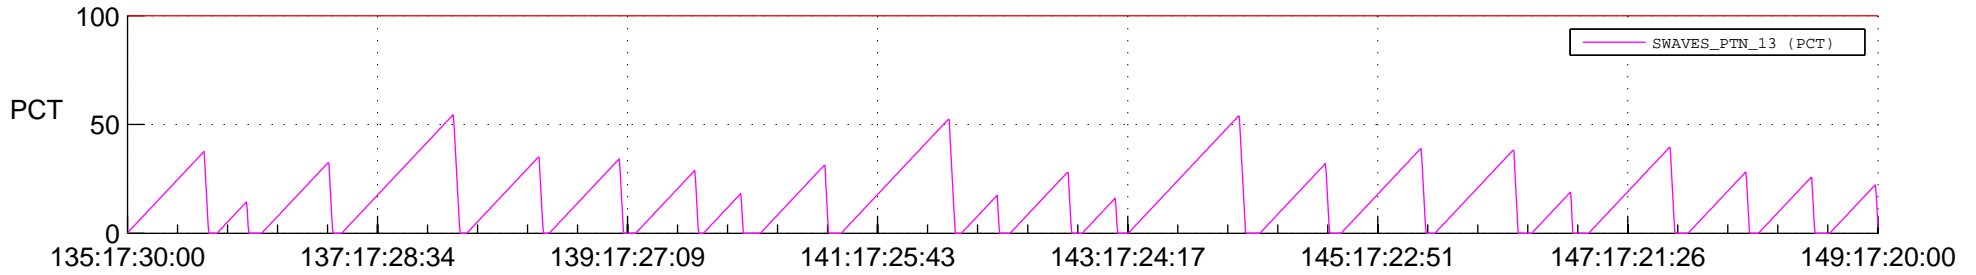

STEREO AHEAD SSR PCT Full Prediction

SWAVES_Percent_Full_Prediction

IMPACT_Percent_Full_Prediction

PLASTIC_Percent_Full_Prediction

Spacecraft_DownLink_Rate