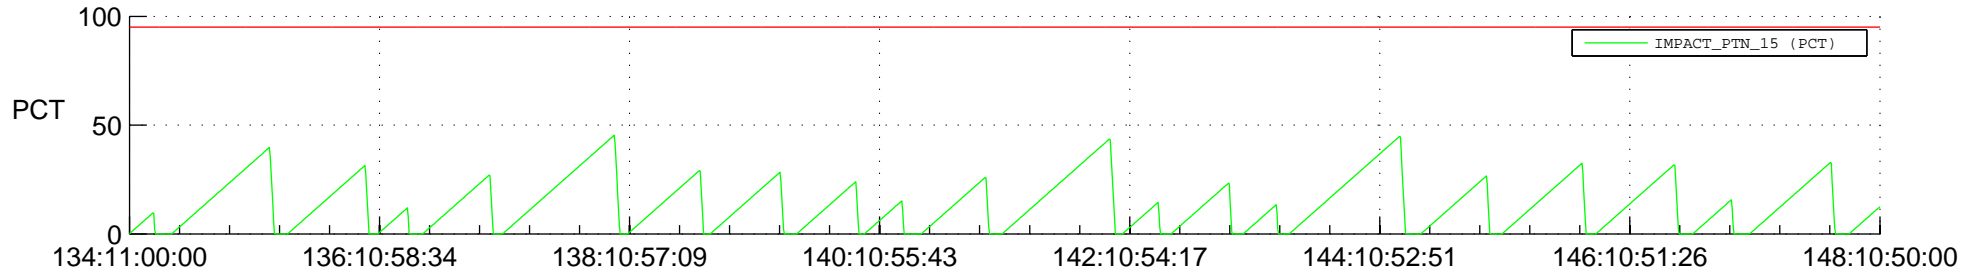

IMPACT_Percent_Full_Prediction