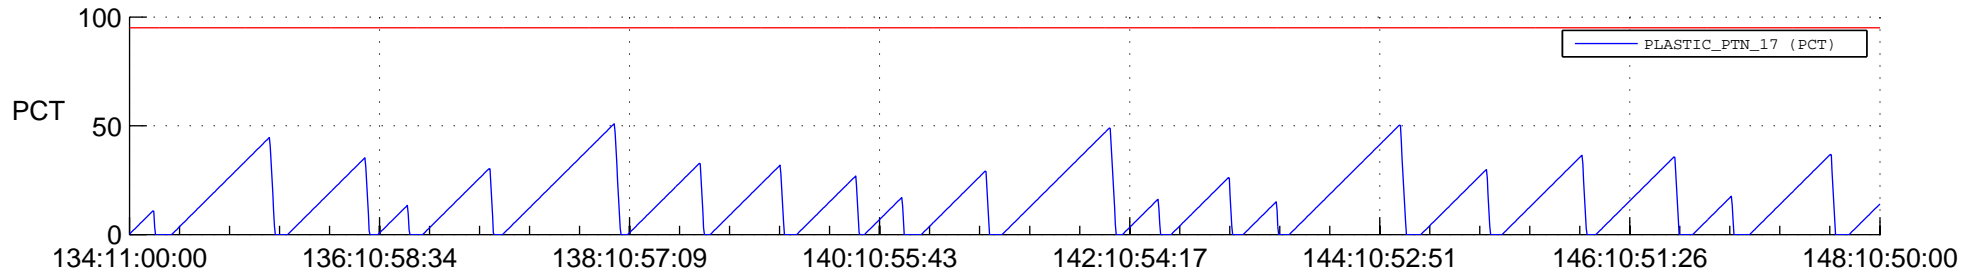

PLASTIC_Percent_Full_Prediction