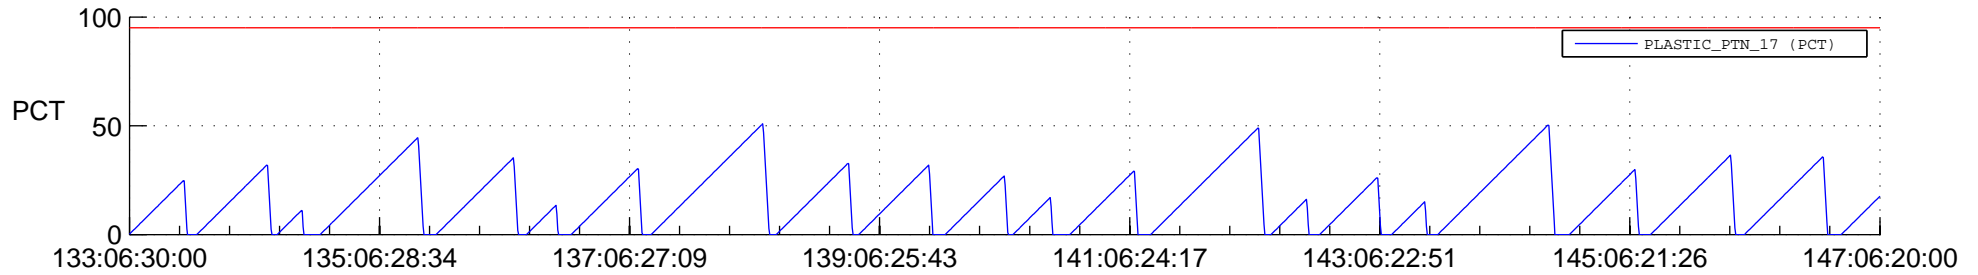

## SWAVES\_Percent\_Full\_Prediction

## Spacecraft\_DownLink\_Rate

Ground Time (2022:133:06:30:00.000 -2022:147:06:20:00.000)