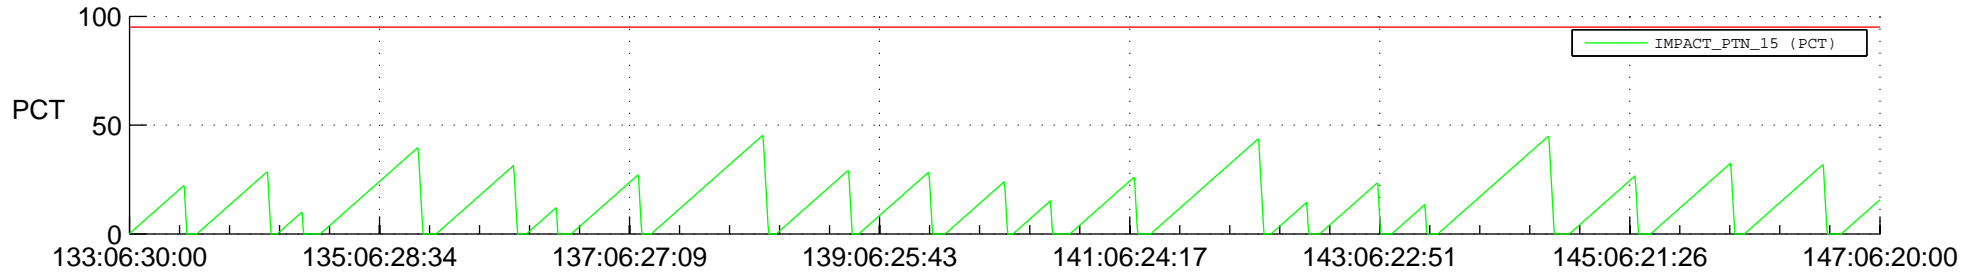

IMPACT_Percent_Full_Prediction