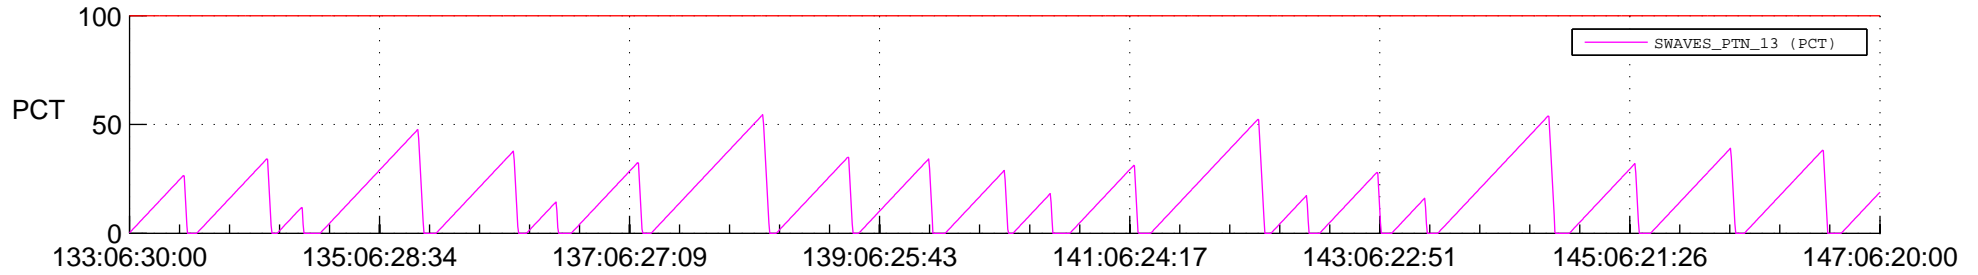

## SWAVES\_Percent\_Full\_Prediction

## Spacecraft\_DownLink\_Rate

Ground Time (2022:133:06:30:00.000 -2022:147:06:20:00.000)