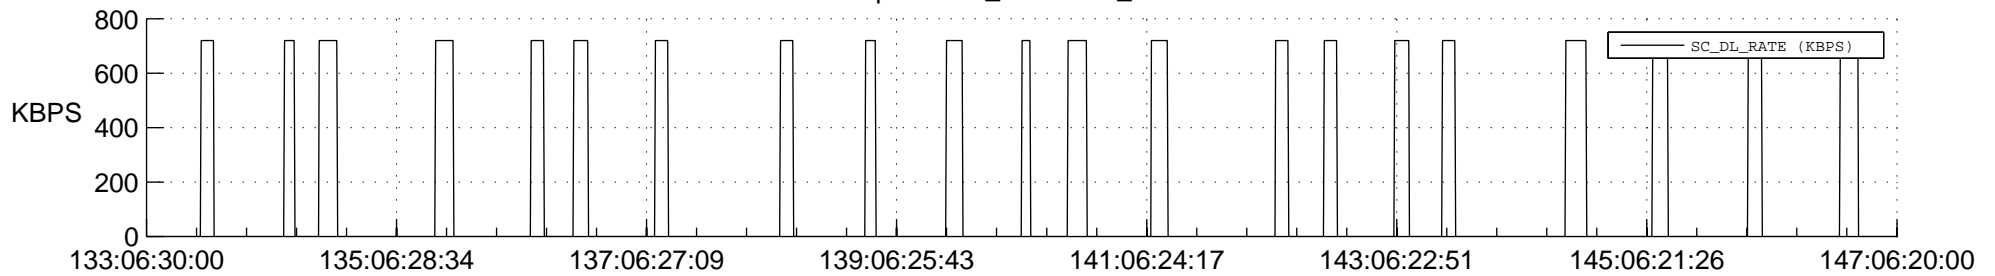

## Spacecraft\_DownLink\_Rate

Ground Time (2022:133:06:30:00.000 -2022:147:06:20:00.000)