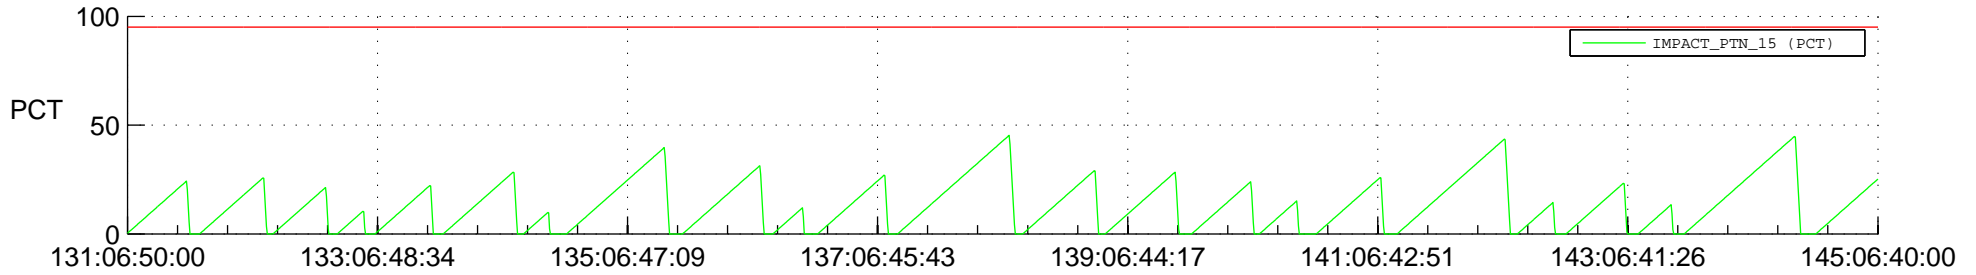

STEREO AHEAD SSR PCT Full Prediction

SWAVES_Percent_Full_Prediction

IMPACT_Percent_Full_Prediction

PLASTIC_Percent_Full_Prediction

Spacecraft_DownLink_Rate

Ground Time (2022:131:06:50:00.000 -2022:145:06:40:00.000)