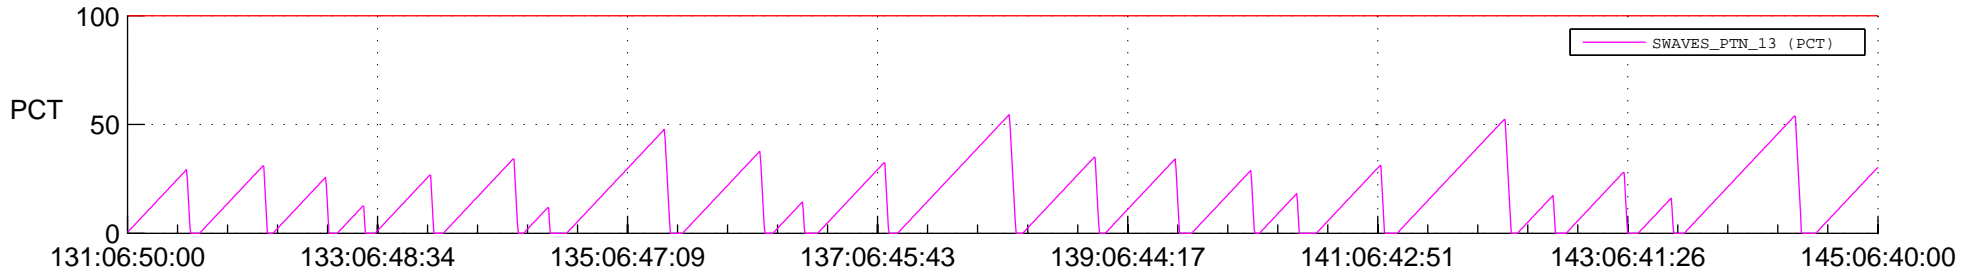

STEREO AHEAD SSR PCT Full Prediction

SWAVES_Percent_Full_Prediction

IMPACT_Percent_Full_Prediction

PLASTIC_Percent_Full_Prediction

Spacecraft_DownLink_Rate

Ground Time (2022:131:06:50:00.000 -2022:145:06:40:00.000)