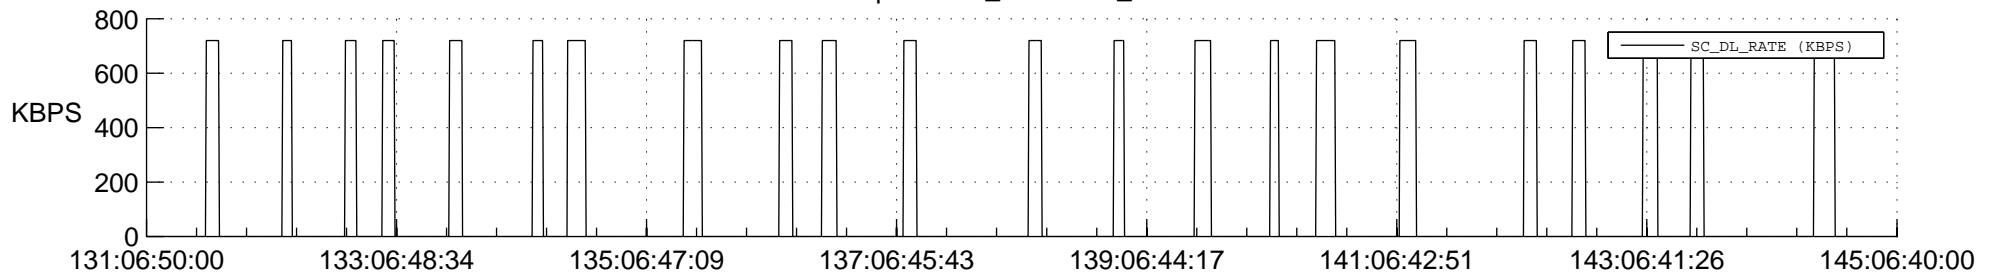

STEREO AHEAD SSR PCT Full Prediction

SWAVES_Percent_Full_Prediction

IMPACT_Percent_Full_Prediction

PLASTIC_Percent_Full_Prediction

Spacecraft_DownLink_Rate

Ground Time (2022:131:06:50:00.000 -2022:145:06:40:00.000)