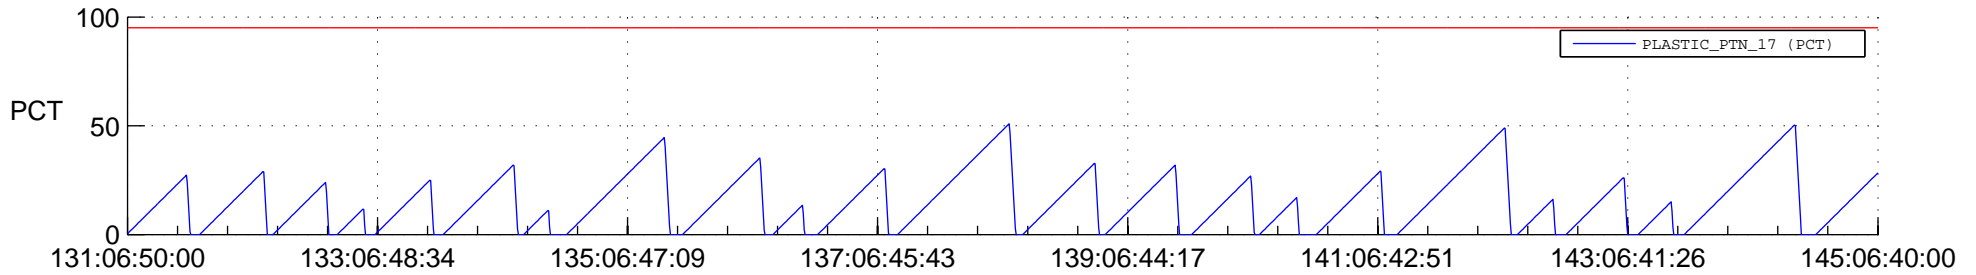

STEREO AHEAD SSR PCT Full Prediction

SWAVES_Percent_Full_Prediction

IMPACT_Percent_Full_Prediction

PLASTIC_Percent_Full_Prediction

Spacecraft_DownLink_Rate

Ground Time (2022:131:06:50:00.000 -2022:145:06:40:00.000)