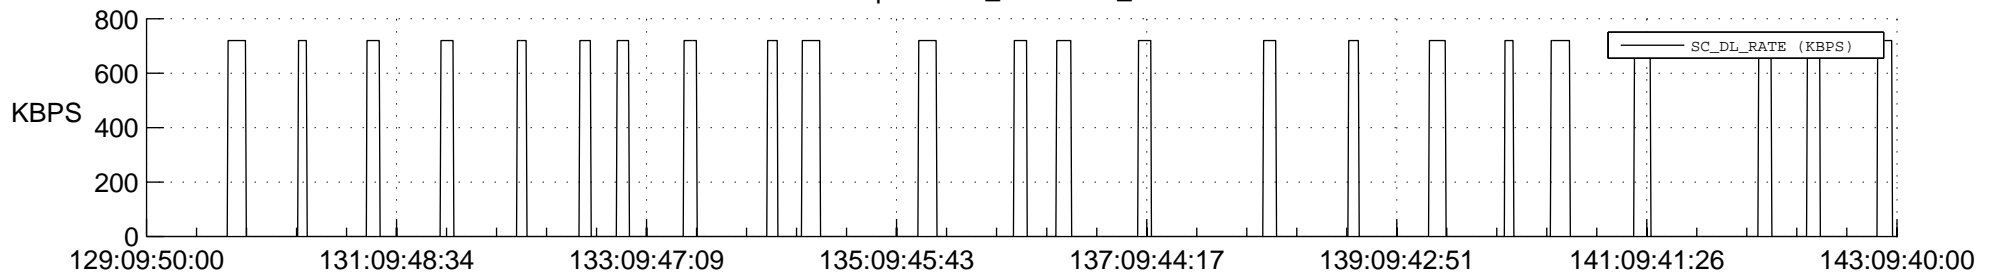

STEREO AHEAD SSR PCT Full Prediction

SWAVES_Percent_Full_Prediction

IMPACT_Percent_Full_Prediction

PLASTIC_Percent_Full_Prediction

Spacecraft_DownLink_Rate

Ground Time (2022:129:09:50:00.000 -2022:143:09:40:00.000)