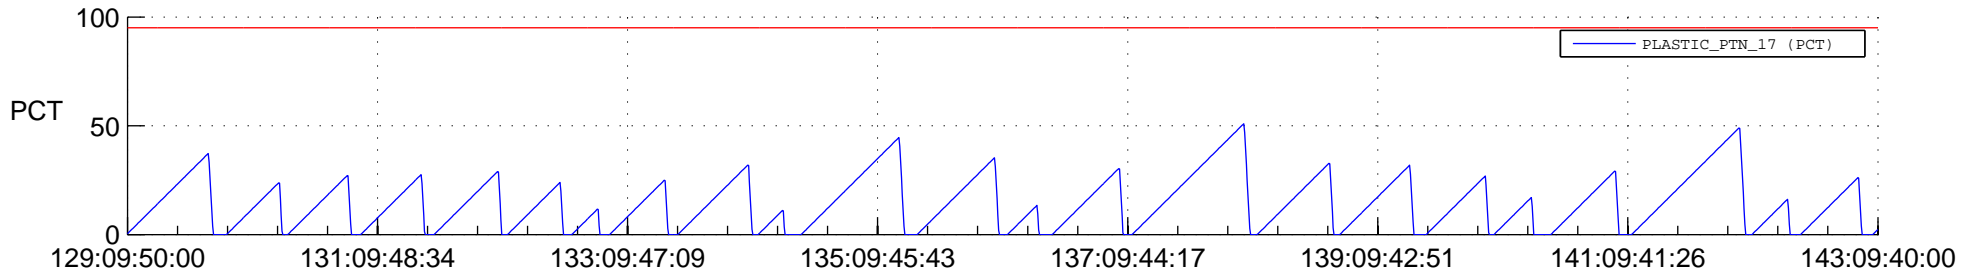

STEREO AHEAD SSR PCT Full Prediction

SWAVES_Percent_Full_Prediction

IMPACT_Percent_Full_Prediction

PLASTIC_Percent_Full_Prediction

Spacecraft_DownLink_Rate

Ground Time (2022:129:09:50:00.000 -2022:143:09:40:00.000)