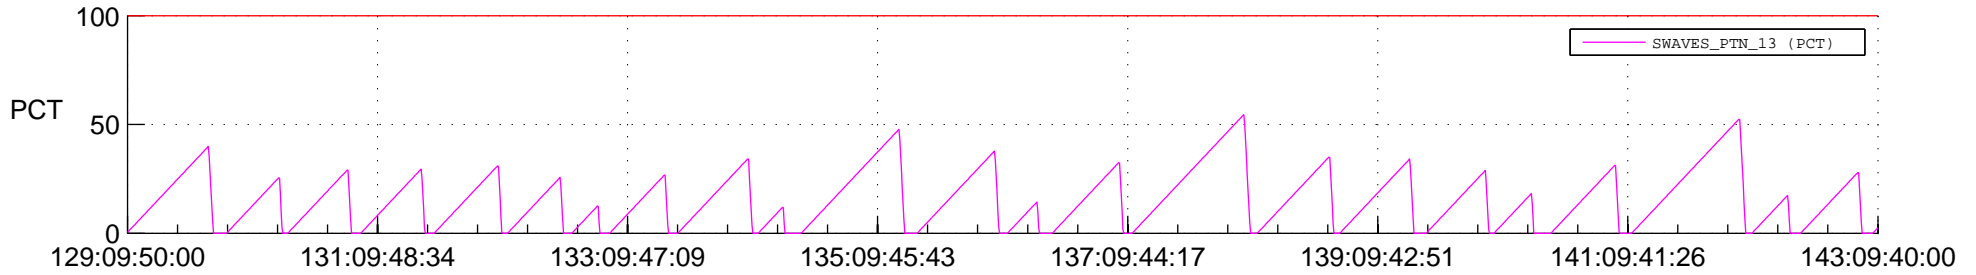

STEREO AHEAD SSR PCT Full Prediction

SWAVES_Percent_Full_Prediction

IMPACT_Percent_Full_Prediction

PLASTIC_Percent_Full_Prediction

Spacecraft_DownLink_Rate

Ground Time (2022:129:09:50:00.000 -2022:143:09:40:00.000)