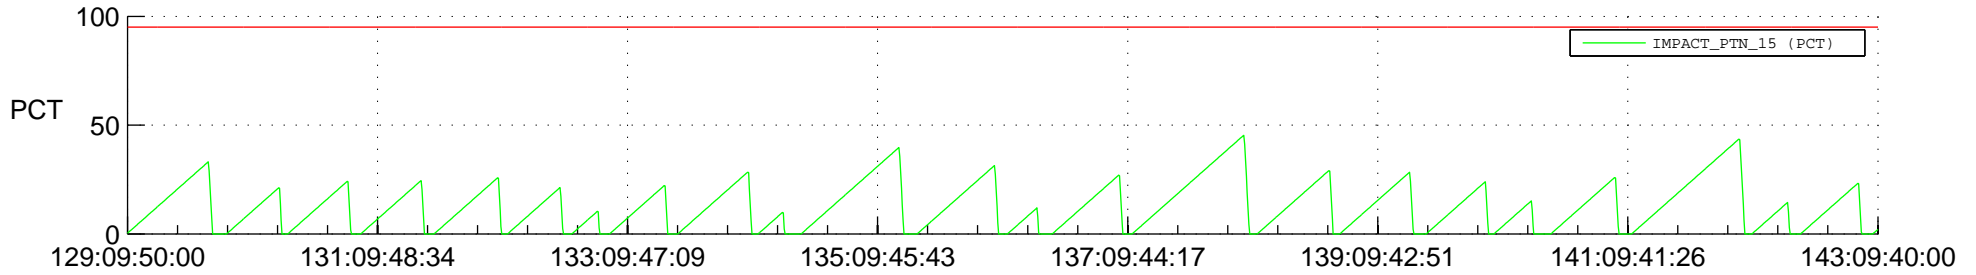

STEREO AHEAD SSR PCT Full Prediction

SWAVES_Percent_Full_Prediction

IMPACT_Percent_Full_Prediction

PLASTIC_Percent_Full_Prediction

Spacecraft_DownLink_Rate

Ground Time (2022:129:09:50:00.000 -2022:143:09:40:00.000)