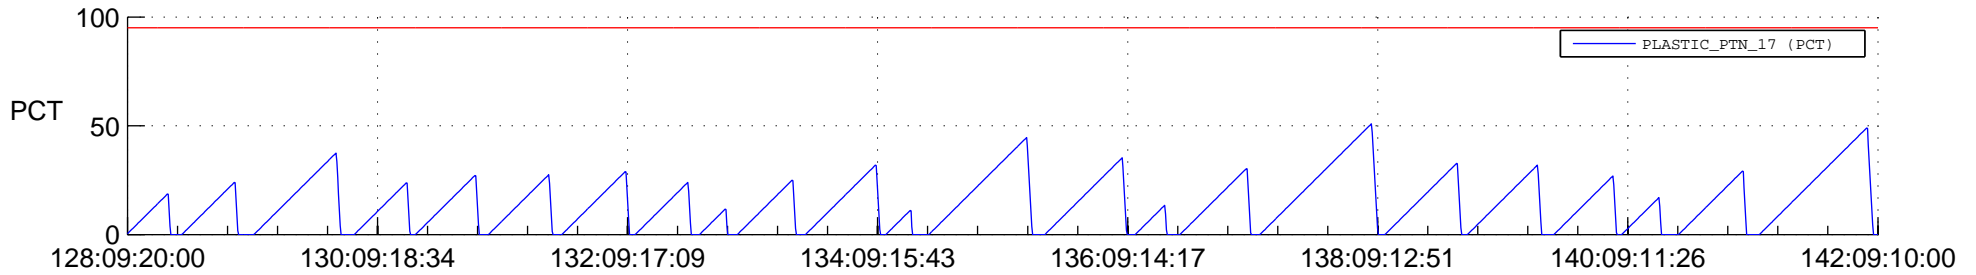

# STEREO AHEAD SSR PCT Full Prediction

## SWAVES\_Percent\_Full\_Prediction

## Spacecraft\_DownLink\_Rate

Ground Time (2022:128:09:20:00.000 -2022:142:09:10:00.000)