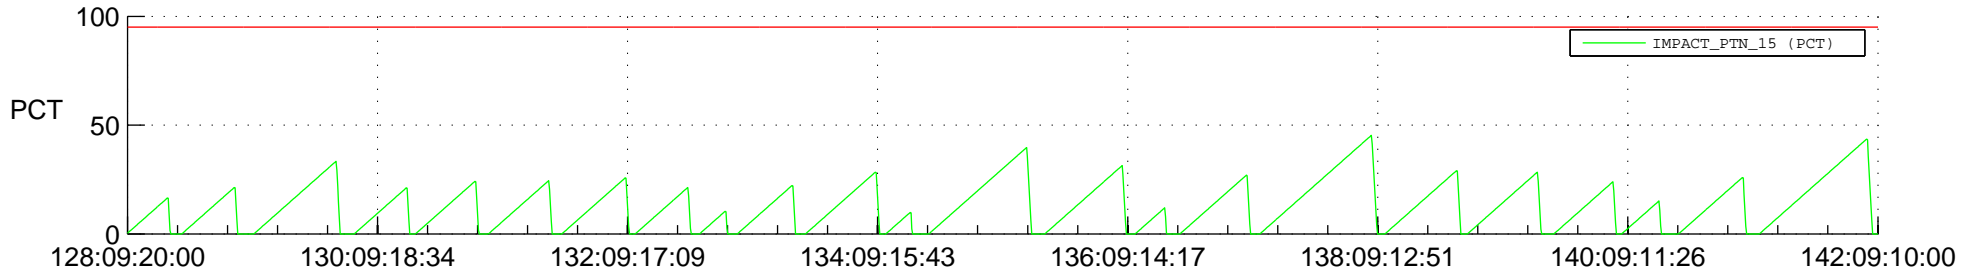

IMPACT_Percent_Full_Prediction