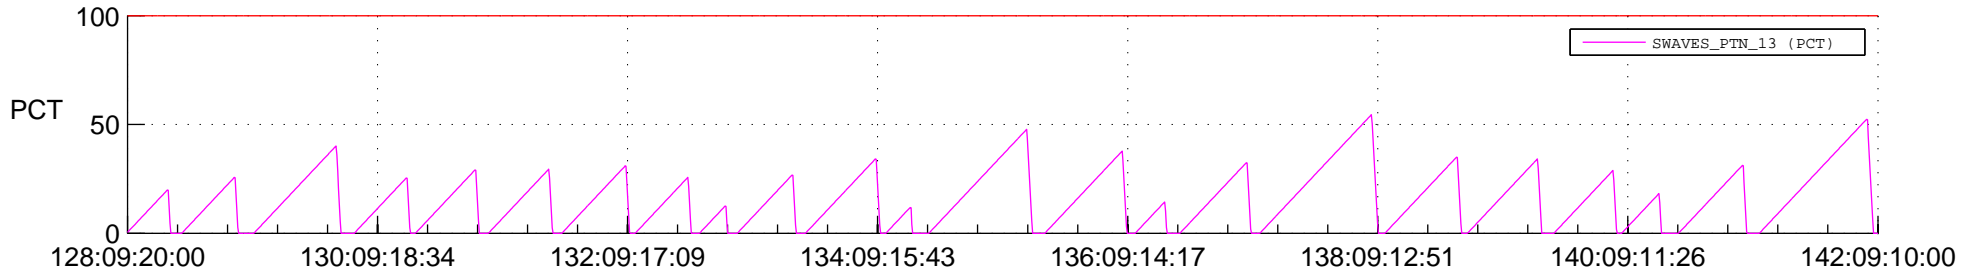

## SWAVES\_Percent\_Full\_Prediction

## Spacecraft\_DownLink\_Rate

Ground Time (2022:128:09:20:00.000 -2022:142:09:10:00.000)