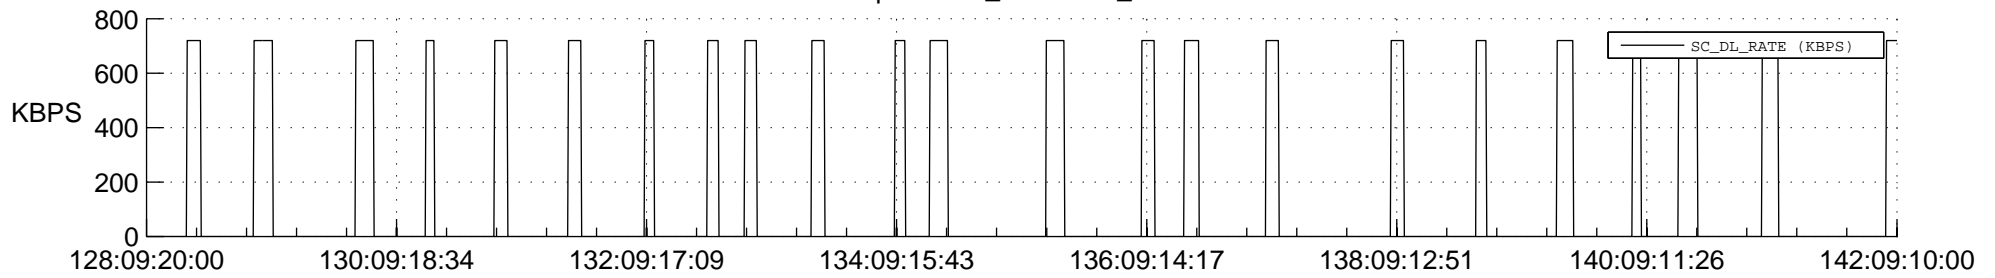

## Spacecraft\_DownLink\_Rate

Ground Time (2022:128:09:20:00.000 -2022:142:09:10:00.000)