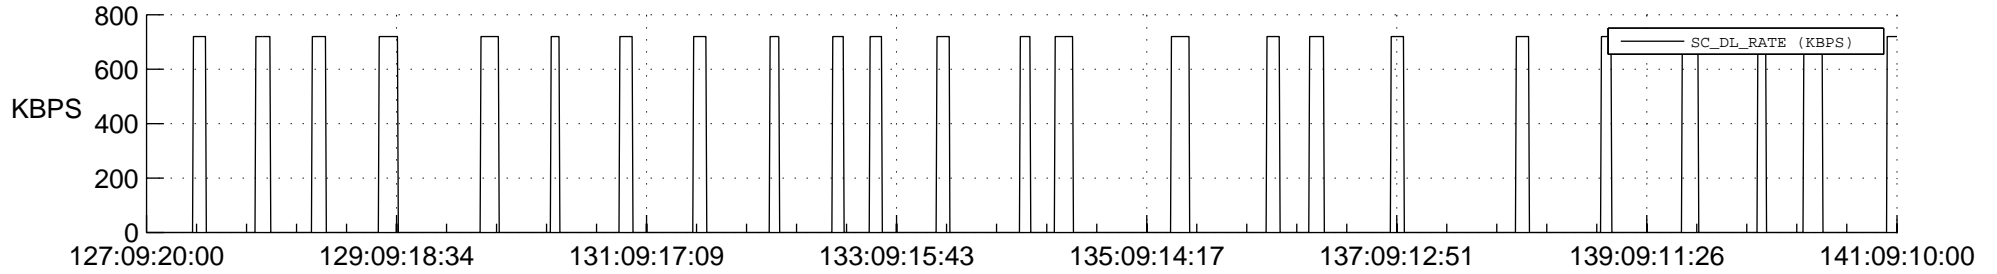

## Spacecraft\_DownLink\_Rate

Ground Time (2022:127:09:20:00.000 -2022:141:09:10:00.000)