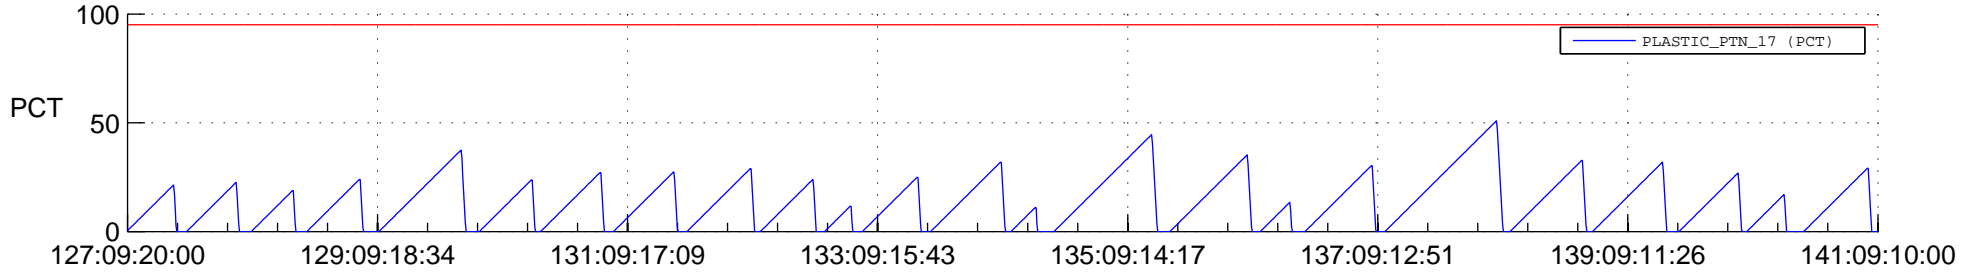

## SWAVES\_Percent\_Full\_Prediction

## Spacecraft\_DownLink\_Rate

Ground Time (2022:127:09:20:00.000 -2022:141:09:10:00.000)