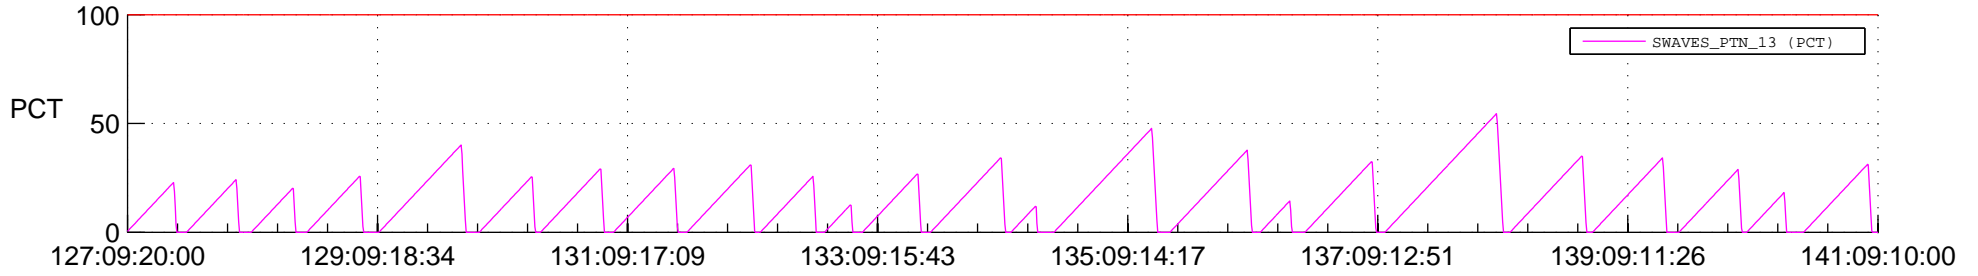

## SWAVES\_Percent\_Full\_Prediction

## Spacecraft\_DownLink\_Rate

Ground Time (2022:127:09:20:00.000 -2022:141:09:10:00.000)