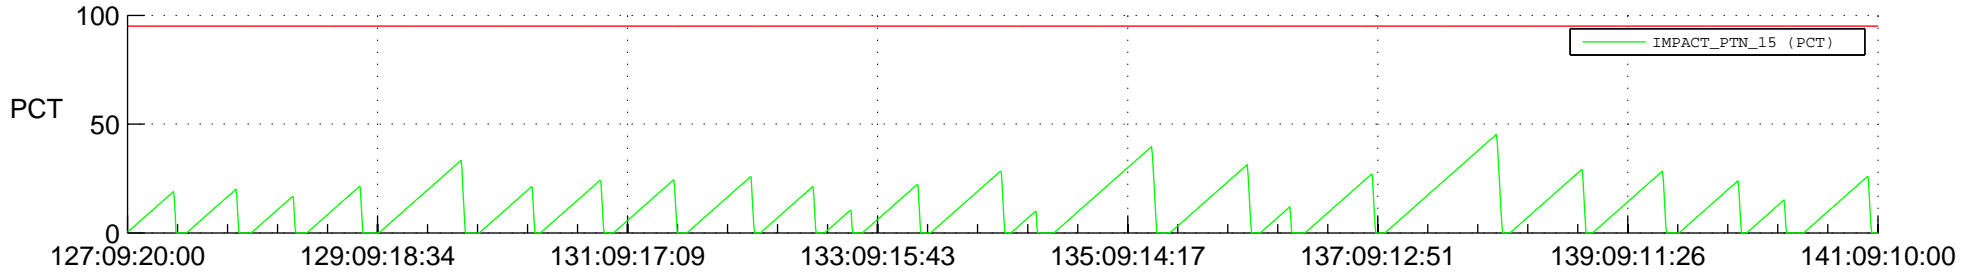

IMPACT_Percent_Full_Prediction