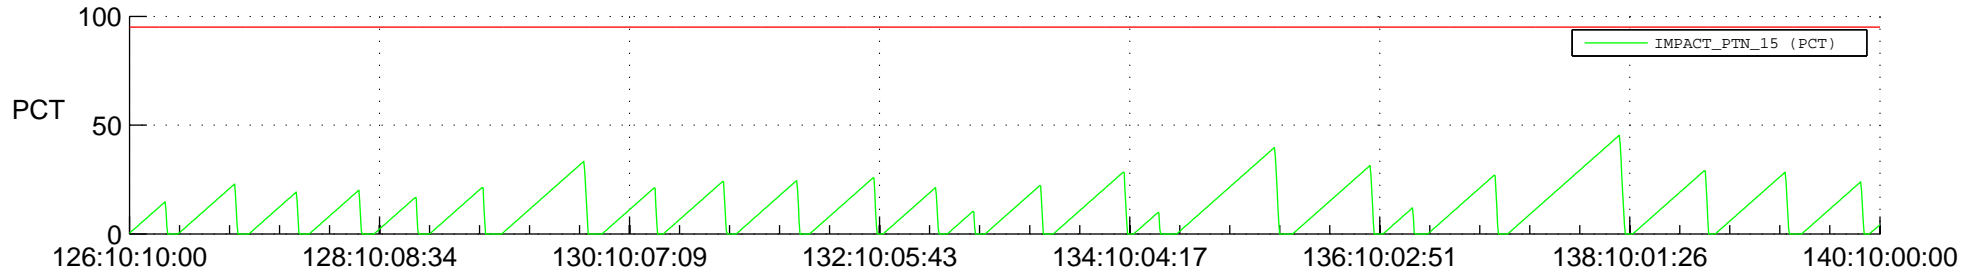

IMPACT_Percent_Full_Prediction