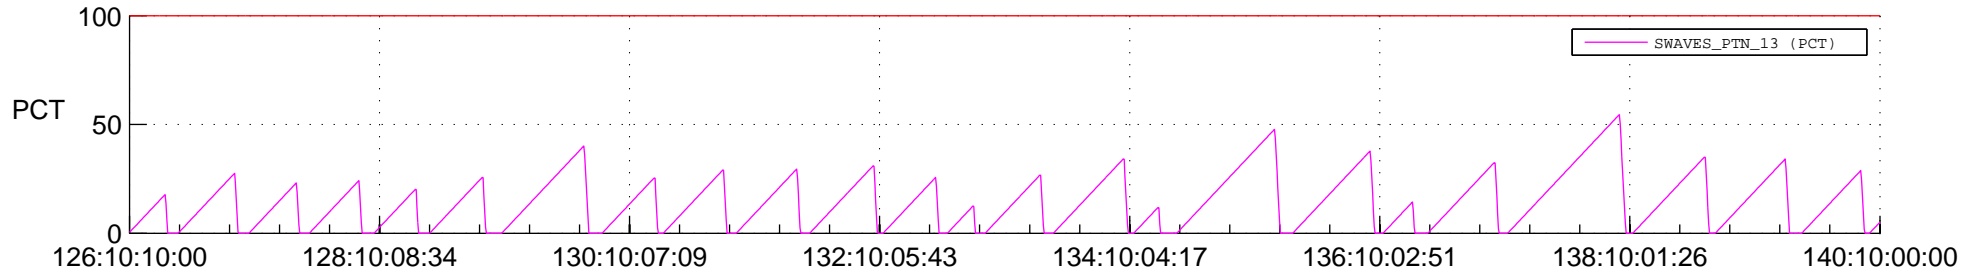

## SWAVES\_Percent\_Full\_Prediction

## Spacecraft\_DownLink\_Rate

Ground Time (2022:126:10:10:00.000 -2022:140:10:00:00.000)