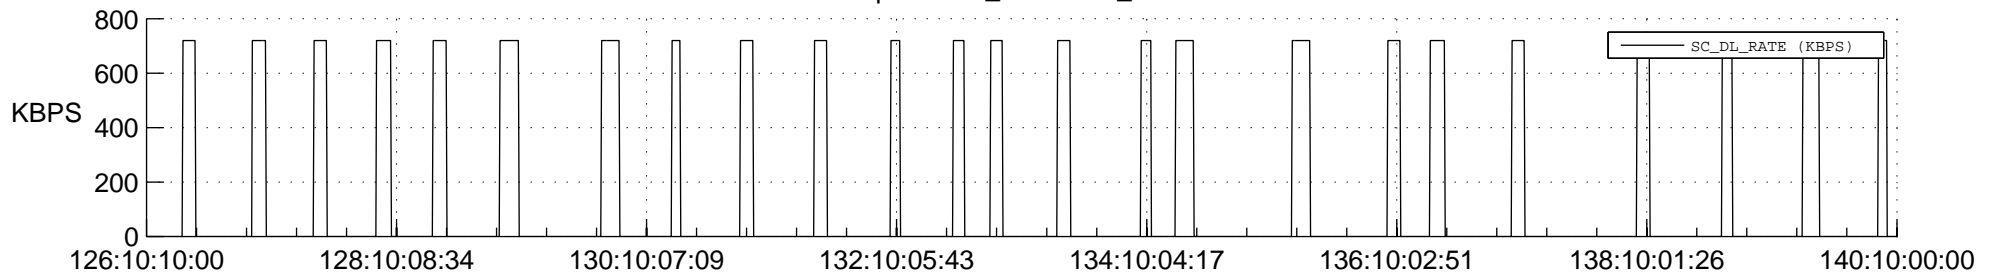

## Spacecraft\_DownLink\_Rate

Ground Time (2022:126:10:10:00.000 -2022:140:10:00:00.000)