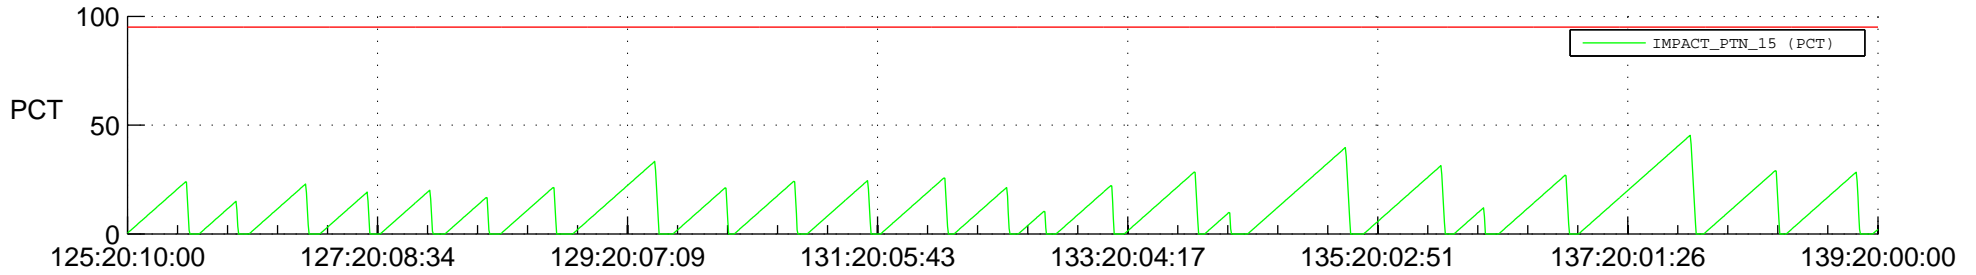

STEREO AHEAD SSR PCT Full Prediction

SWAVES_Percent_Full_Prediction

IMPACT_Percent_Full_Prediction

PLASTIC_Percent_Full_Prediction

Spacecraft_DownLink_Rate