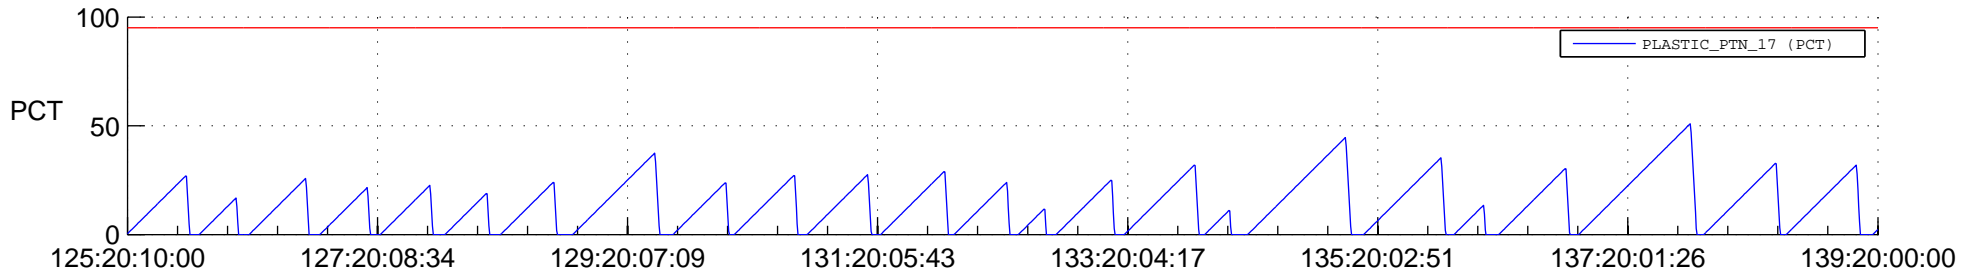

STEREO AHEAD SSR PCT Full Prediction

SWAVES_Percent_Full_Prediction

IMPACT_Percent_Full_Prediction

PLASTIC_Percent_Full_Prediction

Spacecraft_DownLink_Rate