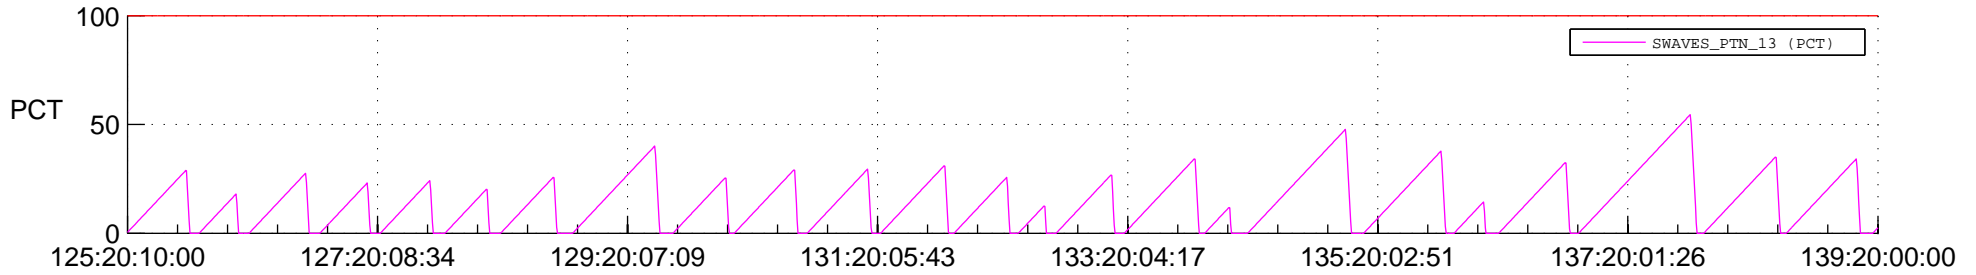

STEREO AHEAD SSR PCT Full Prediction

SWAVES_Percent_Full_Prediction

IMPACT_Percent_Full_Prediction

PLASTIC_Percent_Full_Prediction

Spacecraft_DownLink_Rate