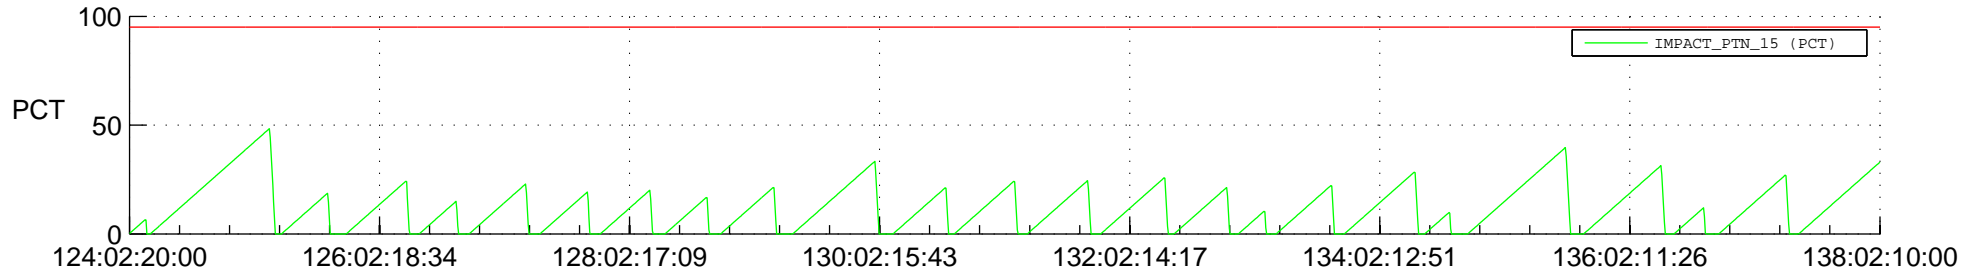

STEREO AHEAD SSR PCT Full Prediction

SWAVES_Percent_Full_Prediction

IMPACT_Percent_Full_Prediction

PLASTIC_Percent_Full_Prediction

Spacecraft_DownLink_Rate

Ground Time (2022:124:02:20:00.000 -2022:138:02:10:00.000)