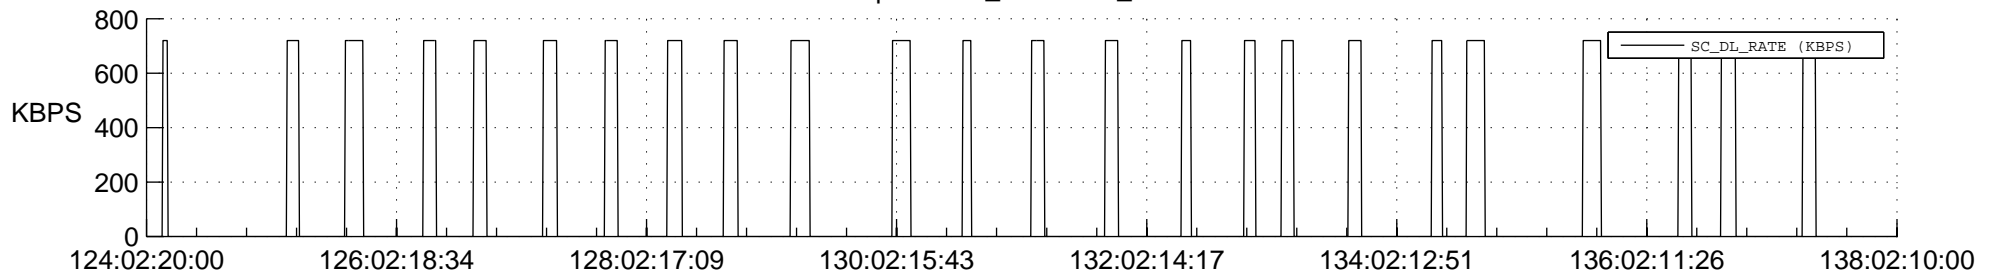

STEREO AHEAD SSR PCT Full Prediction

SWAVES_Percent_Full_Prediction

IMPACT_Percent_Full_Prediction

PLASTIC_Percent_Full_Prediction

Spacecraft_DownLink_Rate

Ground Time (2022:124:02:20:00.000 -2022:138:02:10:00.000)