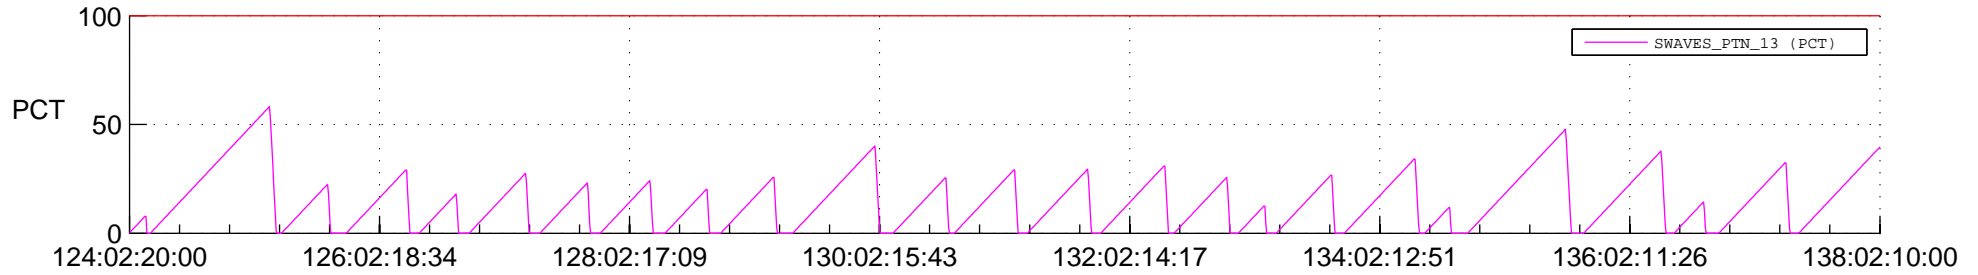

STEREO AHEAD SSR PCT Full Prediction

SWAVES_Percent_Full_Prediction

IMPACT_Percent_Full_Prediction

PLASTIC_Percent_Full_Prediction

Spacecraft_DownLink_Rate

Ground Time (2022:124:02:20:00.000 -2022:138:02:10:00.000)