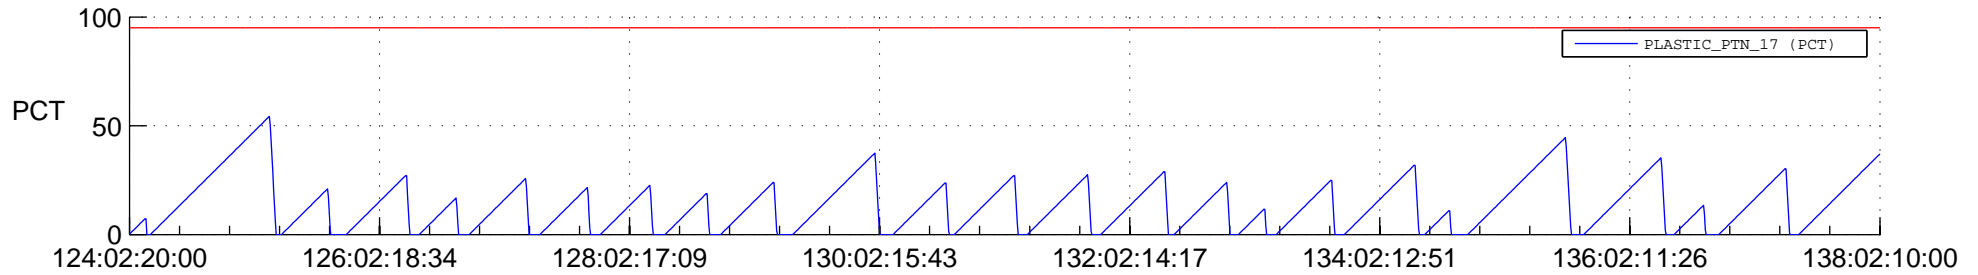

STEREO AHEAD SSR PCT Full Prediction

SWAVES_Percent_Full_Prediction

IMPACT_Percent_Full_Prediction

PLASTIC_Percent_Full_Prediction

Spacecraft_DownLink_Rate

Ground Time (2022:124:02:20:00.000 -2022:138:02:10:00.000)