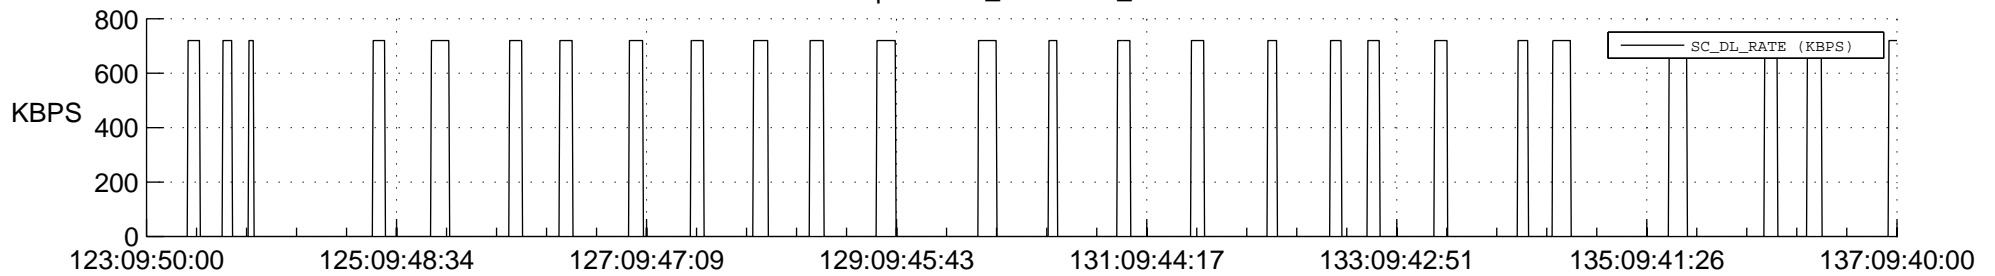

## Spacecraft\_DownLink\_Rate

Ground Time (2022:123:09:50:00.000 -2022:137:09:40:00.000)