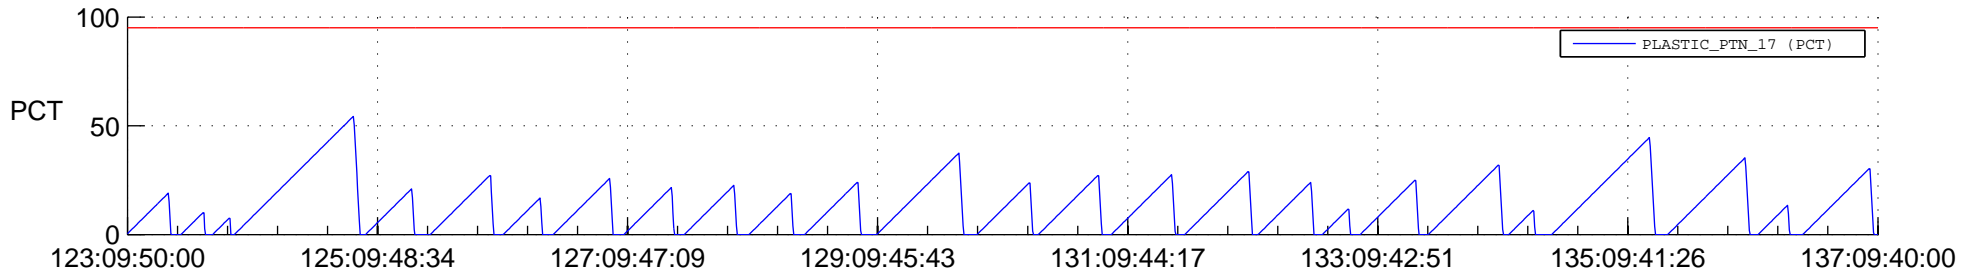

## SWAVES\_Percent\_Full\_Prediction

## Spacecraft\_DownLink\_Rate

Ground Time (2022:123:09:50:00.000 -2022:137:09:40:00.000)