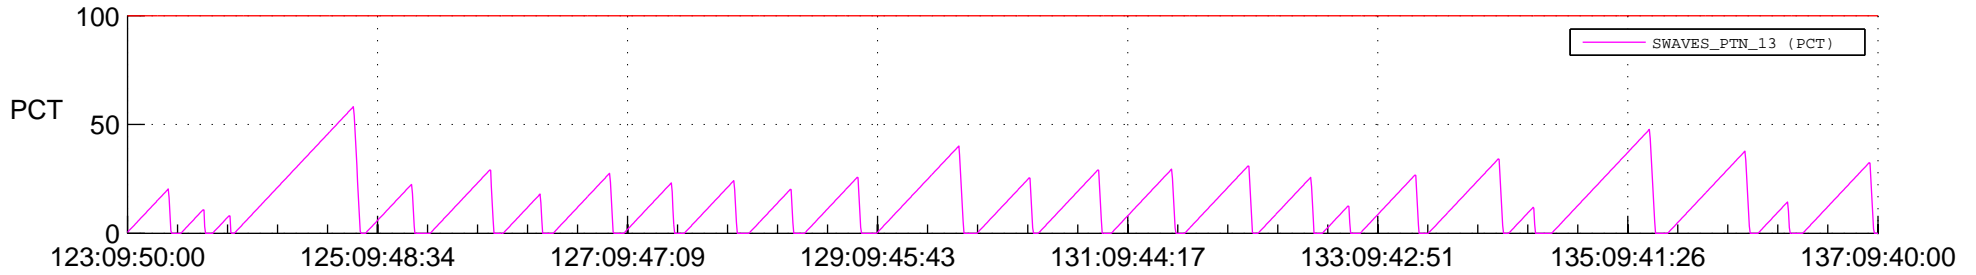

## SWAVES\_Percent\_Full\_Prediction

## Spacecraft\_DownLink\_Rate

Ground Time (2022:123:09:50:00.000 -2022:137:09:40:00.000)