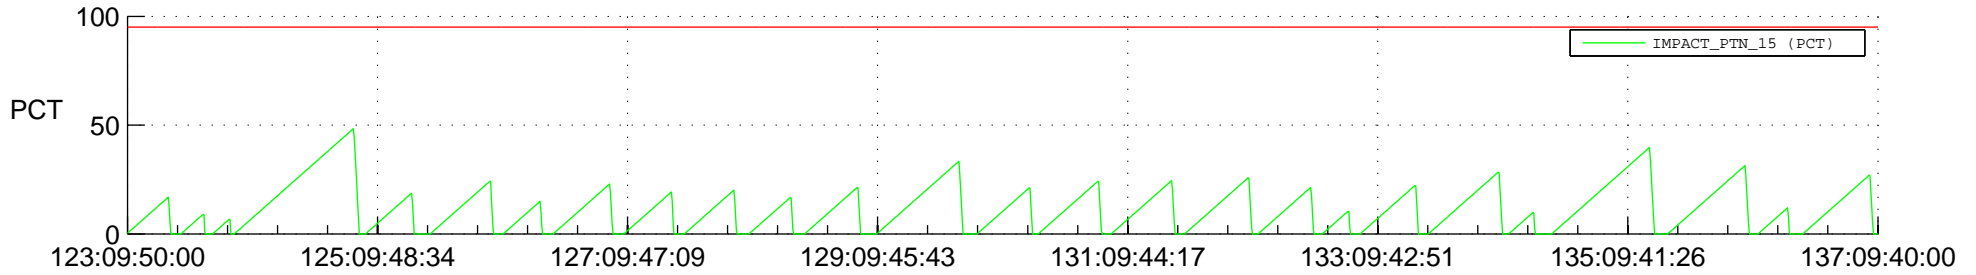

IMPACT_Percent_Full_Prediction