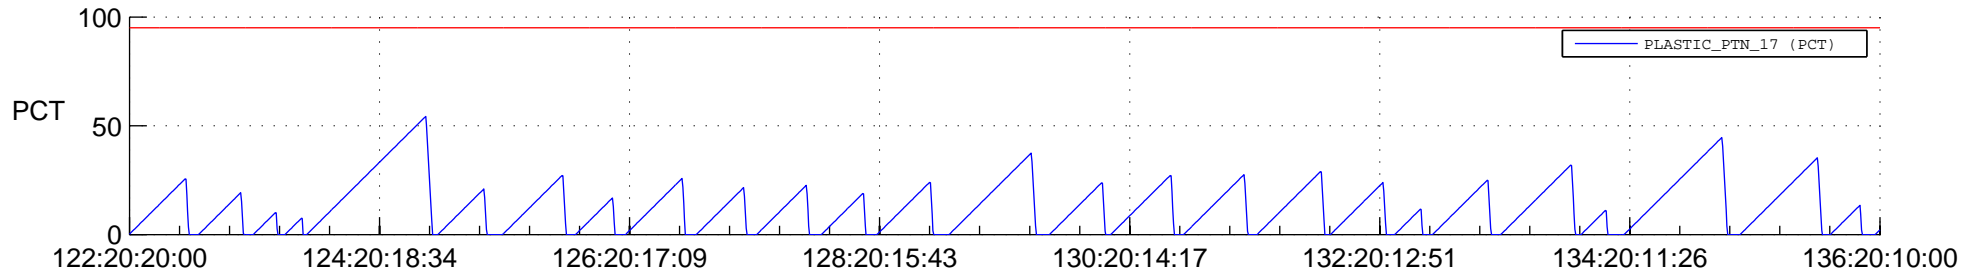

STEREO AHEAD SSR PCT Full Prediction

SWAVES_Percent_Full_Prediction

IMPACT_Percent_Full_Prediction

PLASTIC_Percent_Full_Prediction

Spacecraft_DownLink_Rate