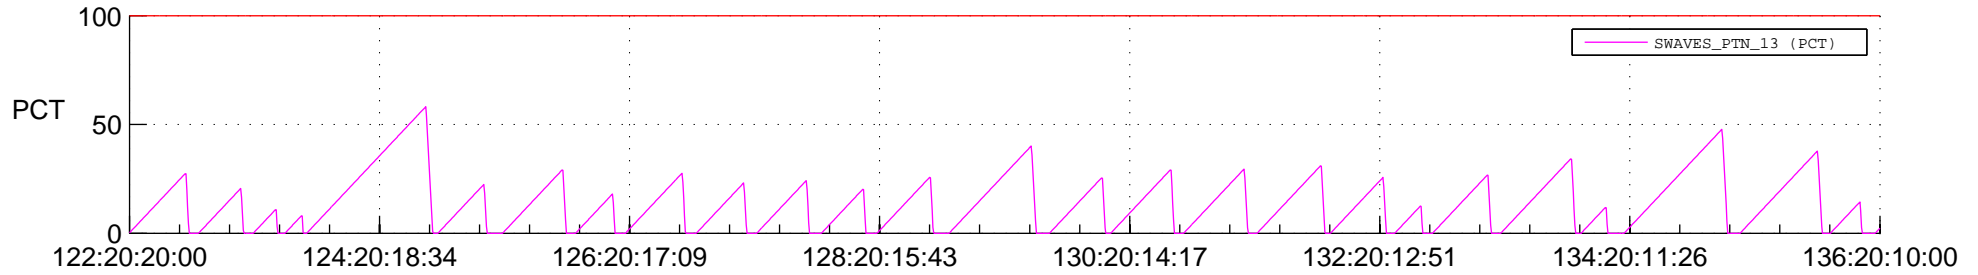

STEREO AHEAD SSR PCT Full Prediction

SWAVES_Percent_Full_Prediction

IMPACT_Percent_Full_Prediction

PLASTIC_Percent_Full_Prediction

Spacecraft_DownLink_Rate