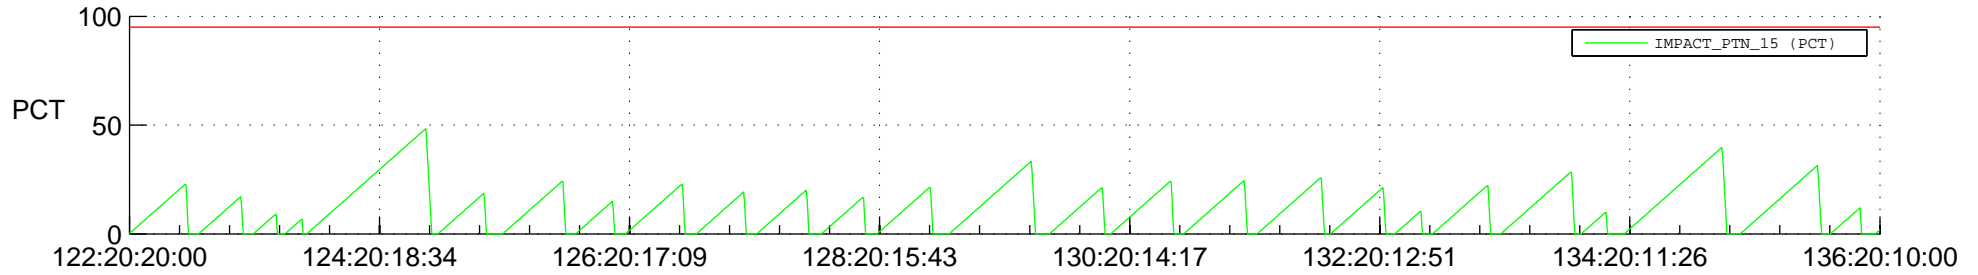

STEREO AHEAD SSR PCT Full Prediction

SWAVES_Percent_Full_Prediction

IMPACT_Percent_Full_Prediction

PLASTIC_Percent_Full_Prediction

Spacecraft_DownLink_Rate