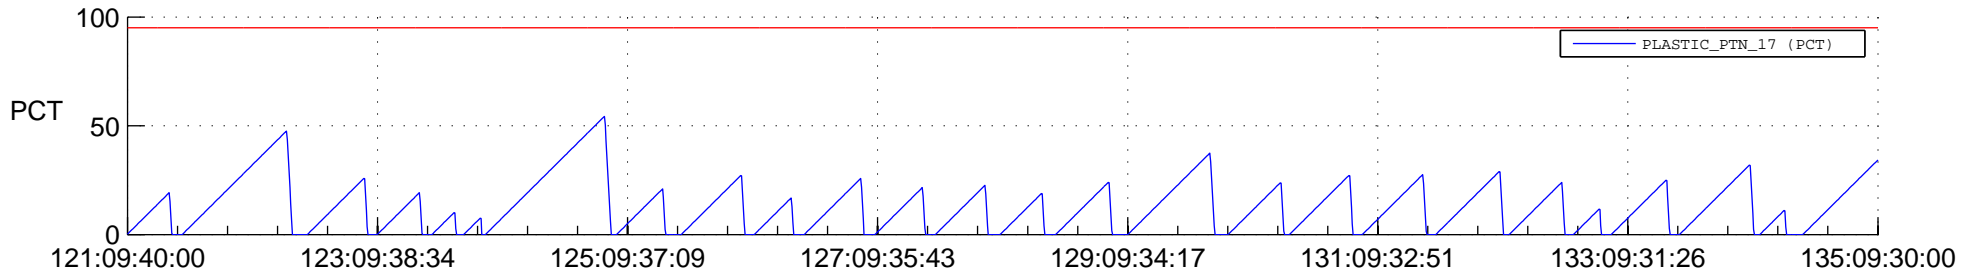

STEREO AHEAD SSR PCT Full Prediction

SWAVES_Percent_Full_Prediction

IMPACT_Percent_Full_Prediction

PLASTIC_Percent_Full_Prediction

Spacecraft_DownLink_Rate

Ground Time (2022:121:09:40:00.000 -2022:135:09:30:00.000)