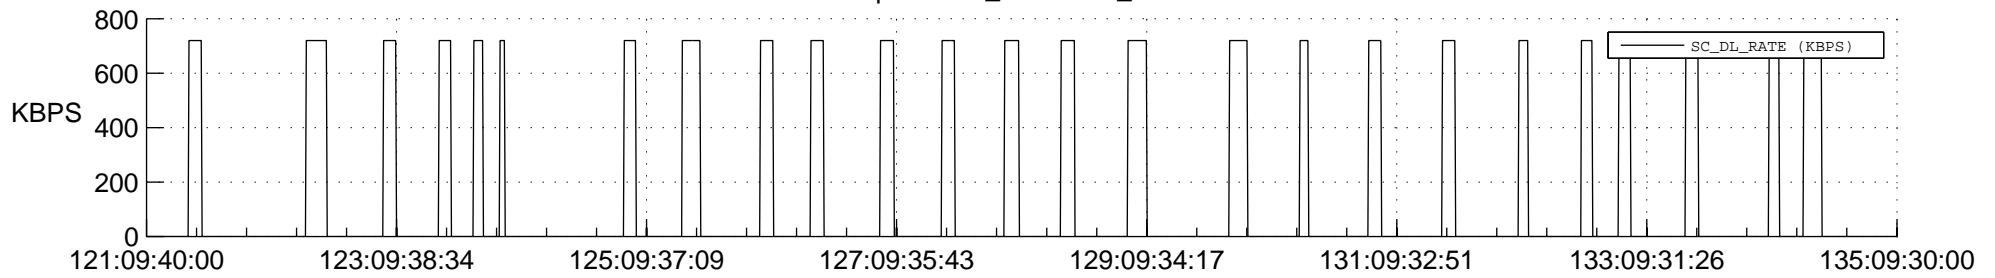

STEREO AHEAD SSR PCT Full Prediction

SWAVES_Percent_Full_Prediction

IMPACT_Percent_Full_Prediction

PLASTIC_Percent_Full_Prediction

Spacecraft_DownLink_Rate

Ground Time (2022:121:09:40:00.000 -2022:135:09:30:00.000)