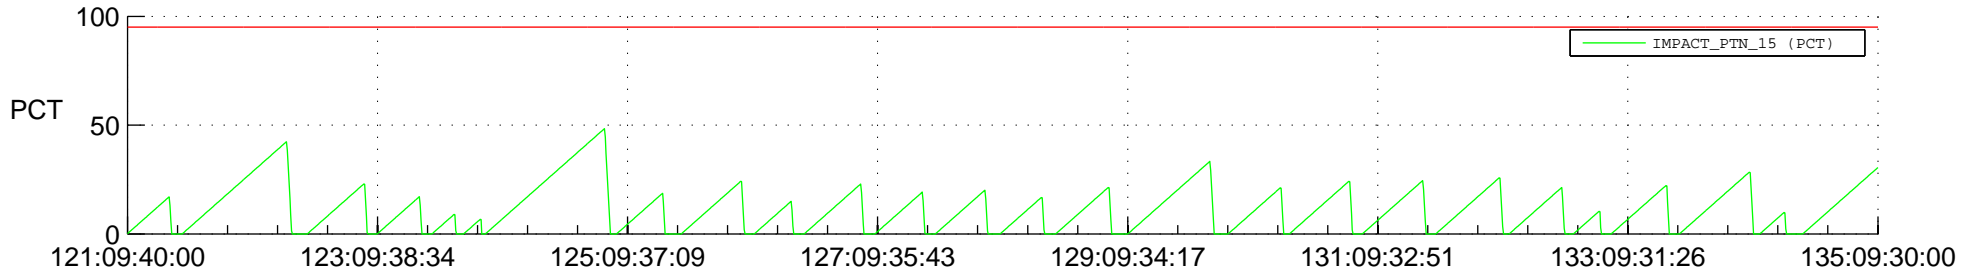

STEREO AHEAD SSR PCT Full Prediction

SWAVES_Percent_Full_Prediction

IMPACT_Percent_Full_Prediction

PLASTIC_Percent_Full_Prediction

Spacecraft_DownLink_Rate

Ground Time (2022:121:09:40:00.000 -2022:135:09:30:00.000)