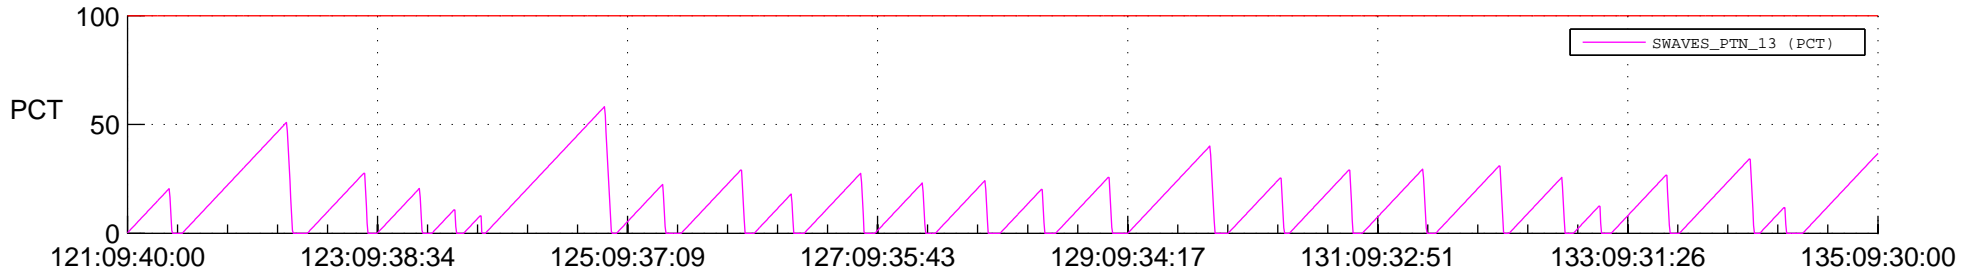

STEREO AHEAD SSR PCT Full Prediction

SWAVES_Percent_Full_Prediction

IMPACT_Percent_Full_Prediction

PLASTIC_Percent_Full_Prediction

Spacecraft_DownLink_Rate

Ground Time (2022:121:09:40:00.000 -2022:135:09:30:00.000)