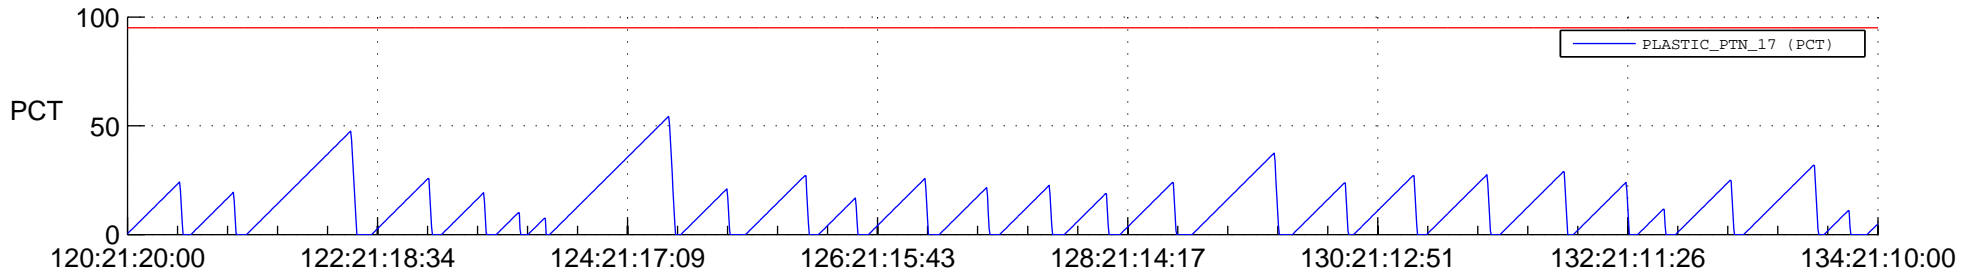

STEREO AHEAD SSR PCT Full Prediction

SWAVES_Percent_Full_Prediction

IMPACT_Percent_Full_Prediction

PLASTIC_Percent_Full_Prediction

Spacecraft_DownLink_Rate