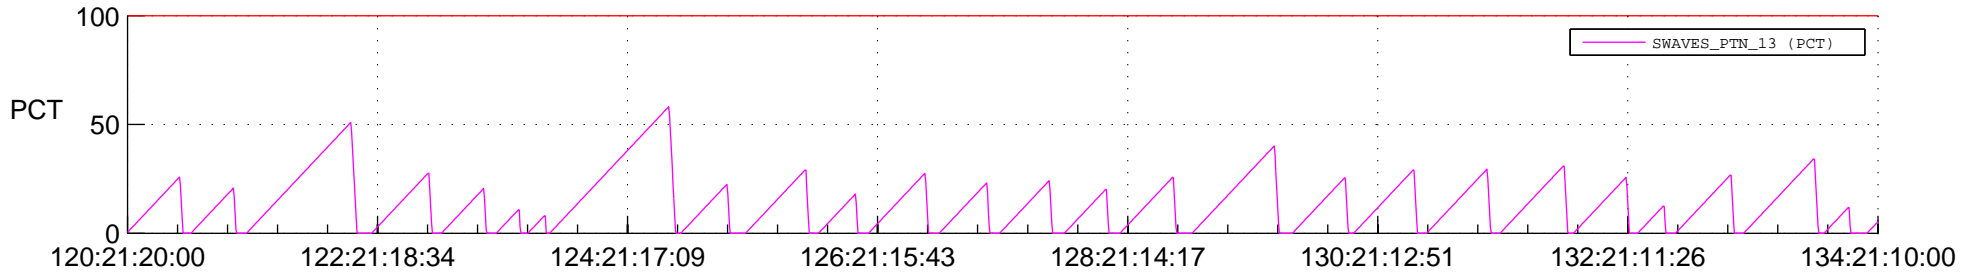

STEREO AHEAD SSR PCT Full Prediction

SWAVES_Percent_Full_Prediction

IMPACT_Percent_Full_Prediction

PLASTIC_Percent_Full_Prediction

Spacecraft_DownLink_Rate