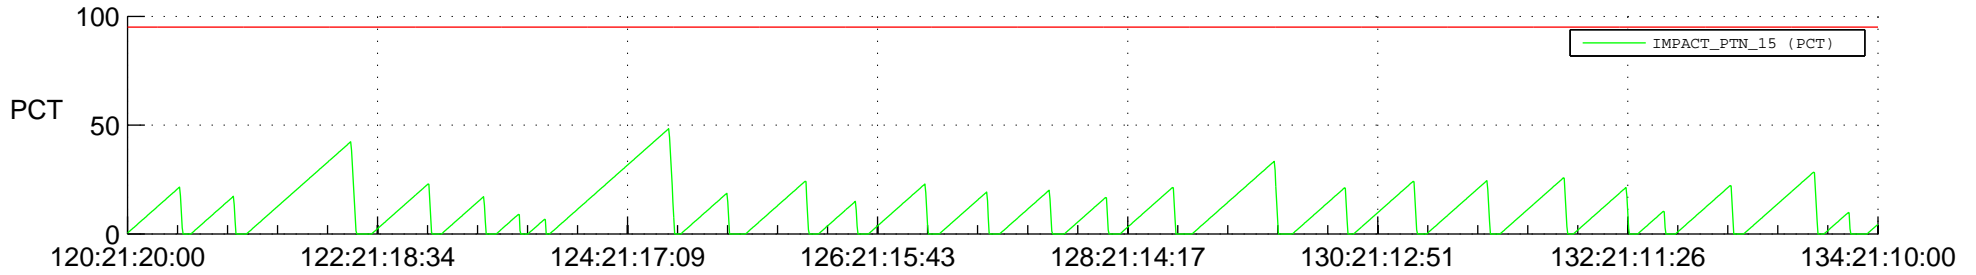

STEREO AHEAD SSR PCT Full Prediction

SWAVES_Percent_Full_Prediction

IMPACT_Percent_Full_Prediction

PLASTIC_Percent_Full_Prediction

Spacecraft_DownLink_Rate