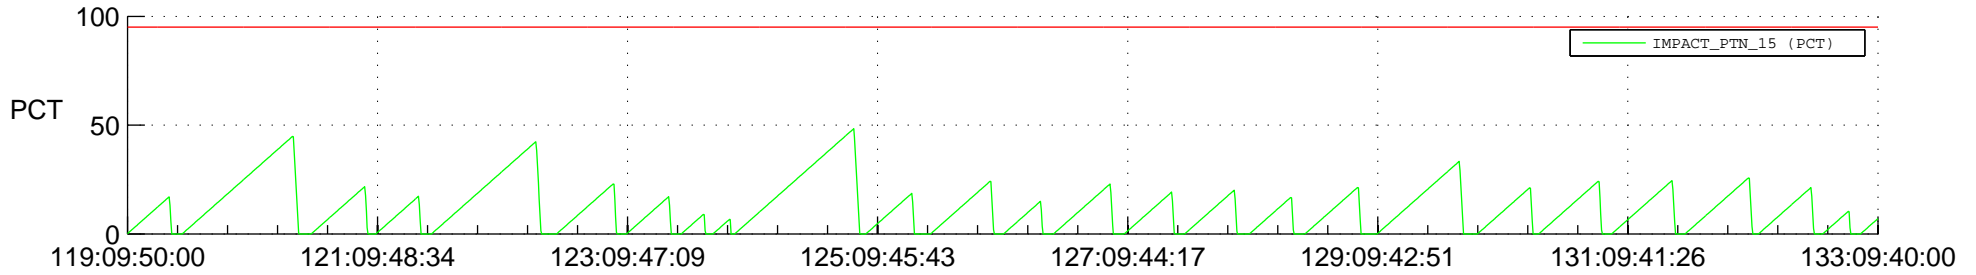

STEREO AHEAD SSR PCT Full Prediction

SWAVES_Percent_Full_Prediction

IMPACT_Percent_Full_Prediction

PLASTIC_Percent_Full_Prediction

Spacecraft_DownLink_Rate

Ground Time (2022:119:09:50:00.000 -2022:133:09:40:00.000)