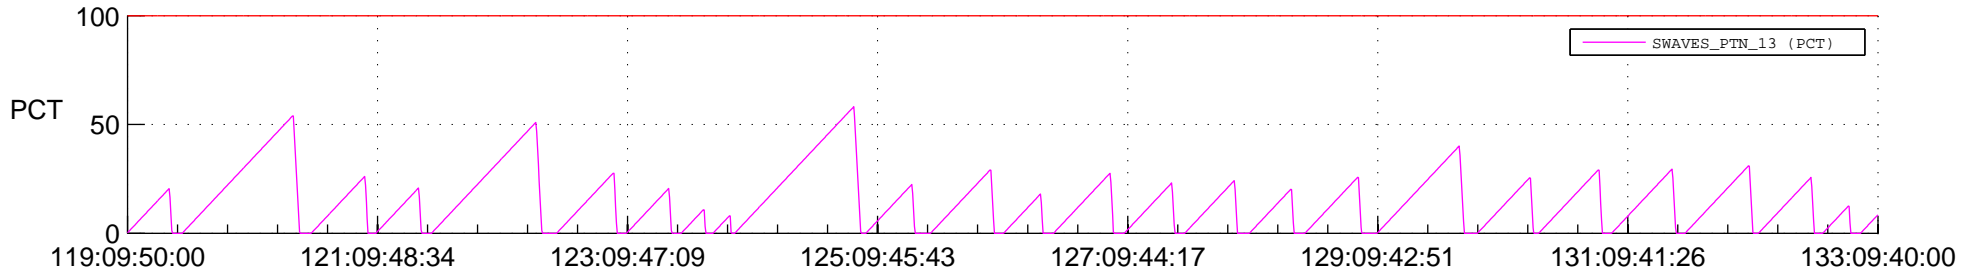

STEREO AHEAD SSR PCT Full Prediction

SWAVES_Percent_Full_Prediction

IMPACT_Percent_Full_Prediction

PLASTIC_Percent_Full_Prediction

Spacecraft_DownLink_Rate

Ground Time (2022:119:09:50:00.000 -2022:133:09:40:00.000)