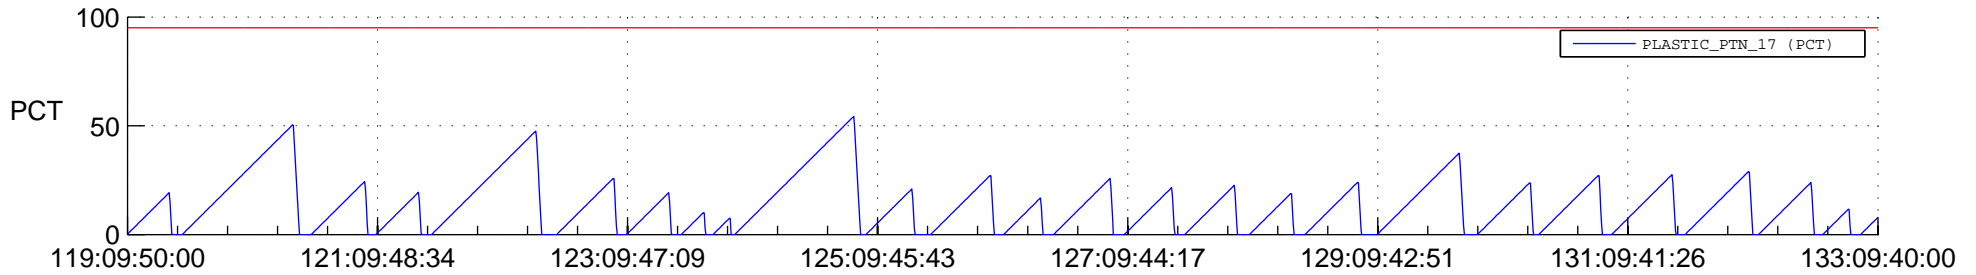

STEREO AHEAD SSR PCT Full Prediction

SWAVES_Percent_Full_Prediction

IMPACT_Percent_Full_Prediction

PLASTIC_Percent_Full_Prediction

Spacecraft_DownLink_Rate

Ground Time (2022:119:09:50:00.000 -2022:133:09:40:00.000)