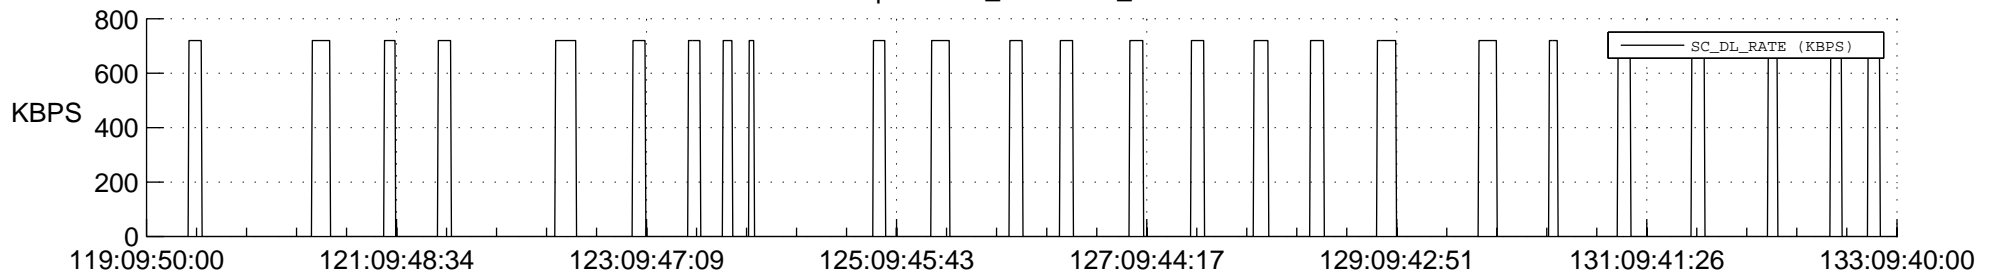

STEREO AHEAD SSR PCT Full Prediction

SWAVES_Percent_Full_Prediction

IMPACT_Percent_Full_Prediction

PLASTIC_Percent_Full_Prediction

Spacecraft_DownLink_Rate

Ground Time (2022:119:09:50:00.000 -2022:133:09:40:00.000)