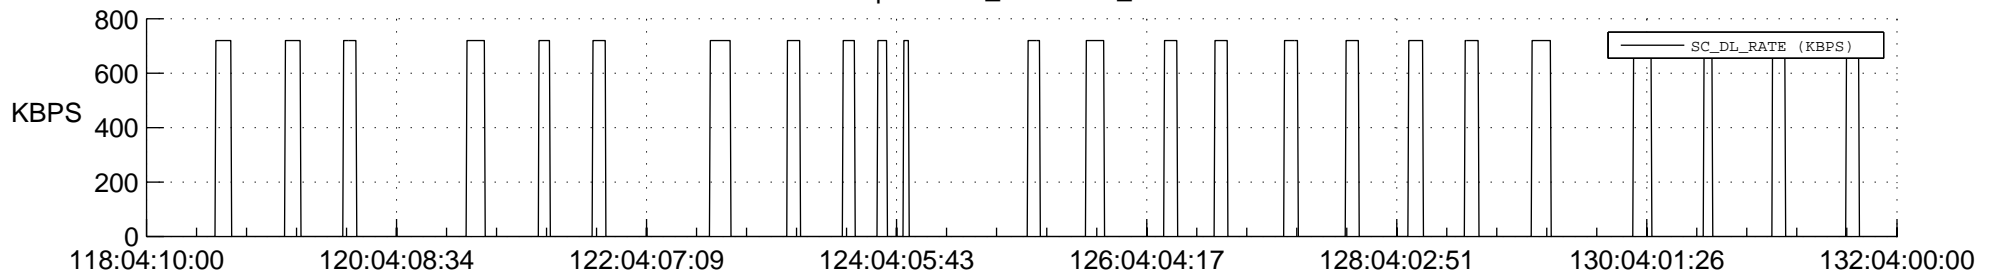

## Spacecraft\_DownLink\_Rate

Ground Time (2022:118:04:10:00.000 -2022:132:04:00:00.000)