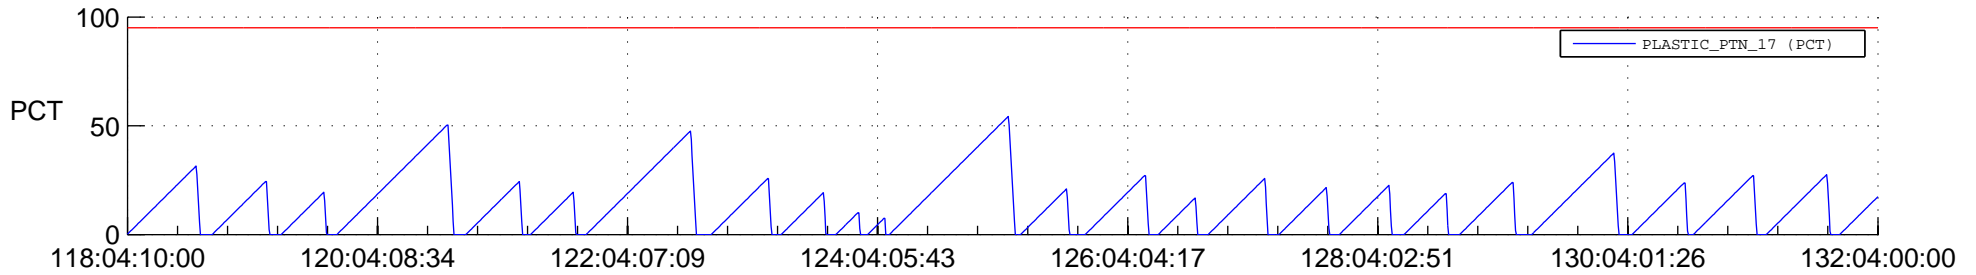

## SWAVES\_Percent\_Full\_Prediction

## Spacecraft\_DownLink\_Rate

Ground Time (2022:118:04:10:00.000 -2022:132:04:00:00.000)