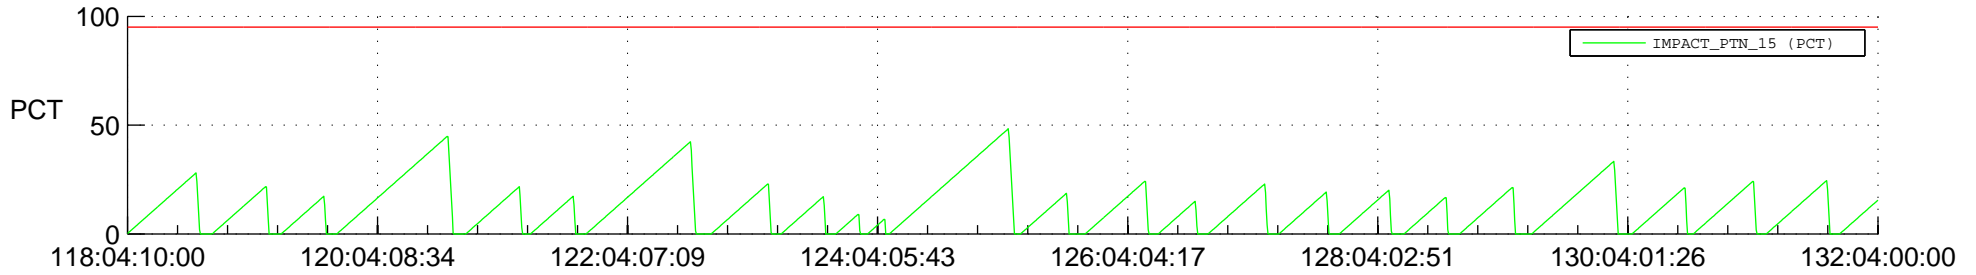

IMPACT_Percent_Full_Prediction