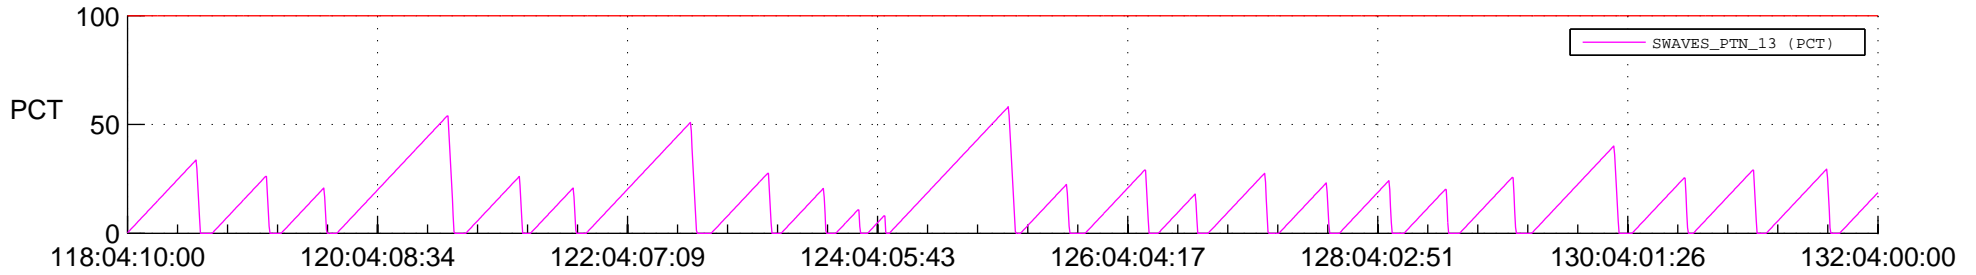

## SWAVES\_Percent\_Full\_Prediction

## Spacecraft\_DownLink\_Rate

Ground Time (2022:118:04:10:00.000 -2022:132:04:00:00.000)