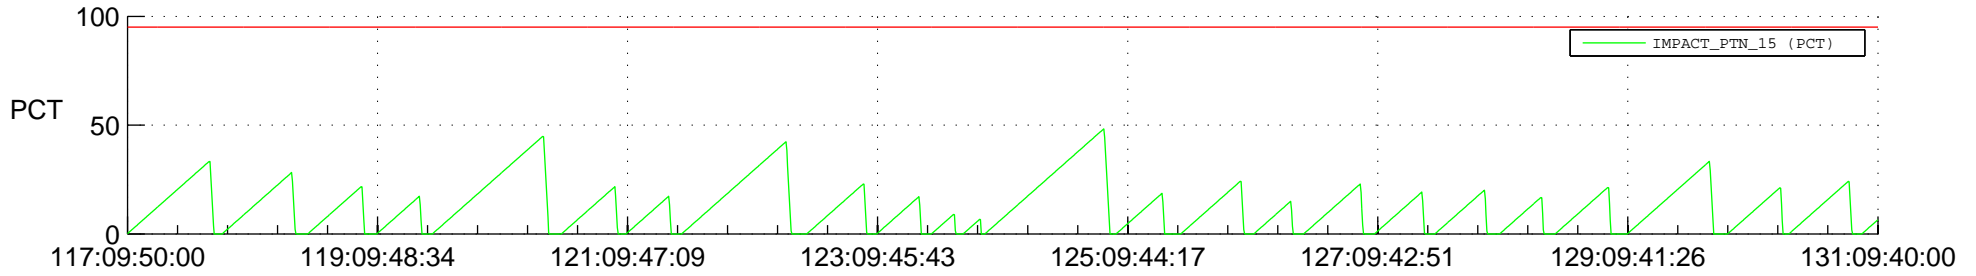

STEREO AHEAD SSR PCT Full Prediction

SWAVES_Percent_Full_Prediction

IMPACT_Percent_Full_Prediction

PLASTIC_Percent_Full_Prediction

Spacecraft_DownLink_Rate

Ground Time (2022:117:09:50:00.000 -2022:131:09:40:00.000)