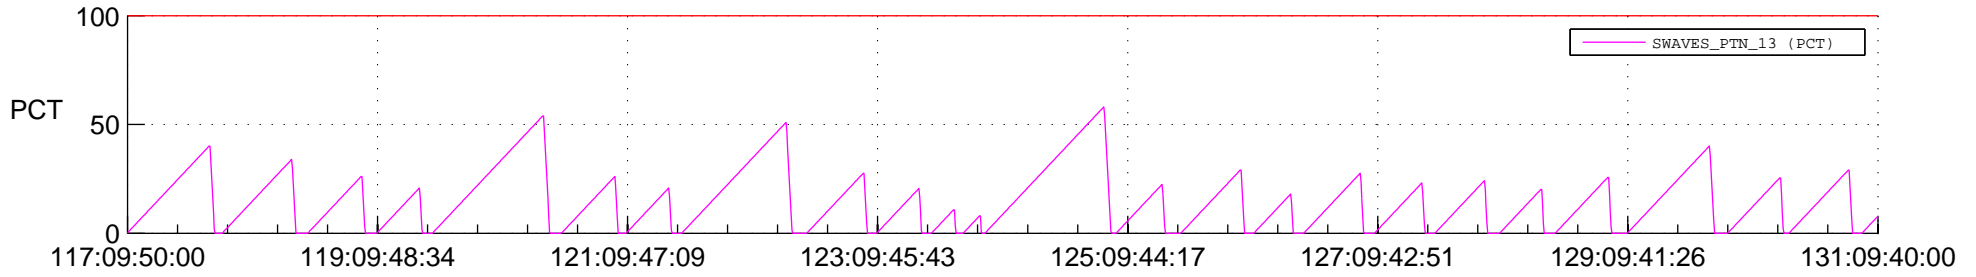

STEREO AHEAD SSR PCT Full Prediction

SWAVES_Percent_Full_Prediction

IMPACT_Percent_Full_Prediction

PLASTIC_Percent_Full_Prediction

Spacecraft_DownLink_Rate

Ground Time (2022:117:09:50:00.000 -2022:131:09:40:00.000)