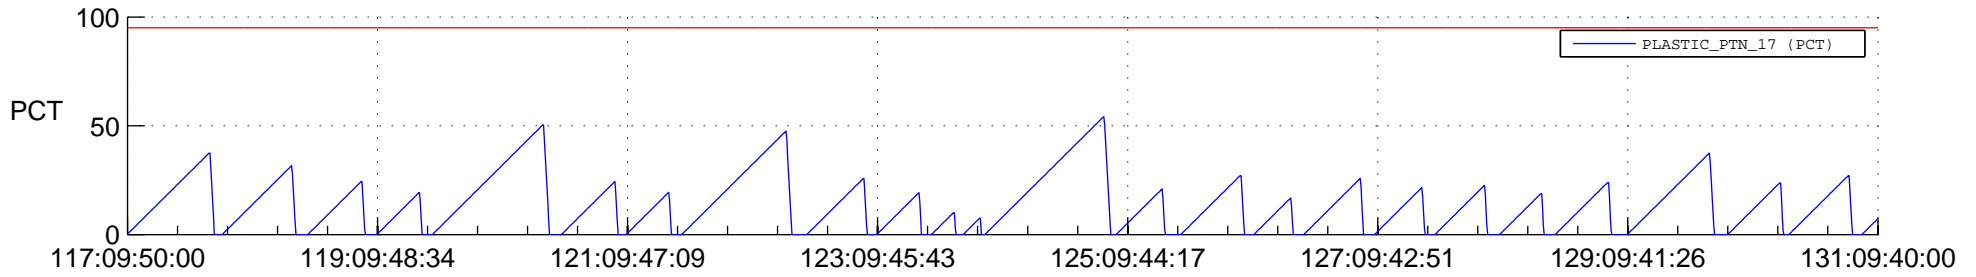

STEREO AHEAD SSR PCT Full Prediction

SWAVES_Percent_Full_Prediction

IMPACT_Percent_Full_Prediction

PLASTIC_Percent_Full_Prediction

Spacecraft_DownLink_Rate

Ground Time (2022:117:09:50:00.000 -2022:131:09:40:00.000)