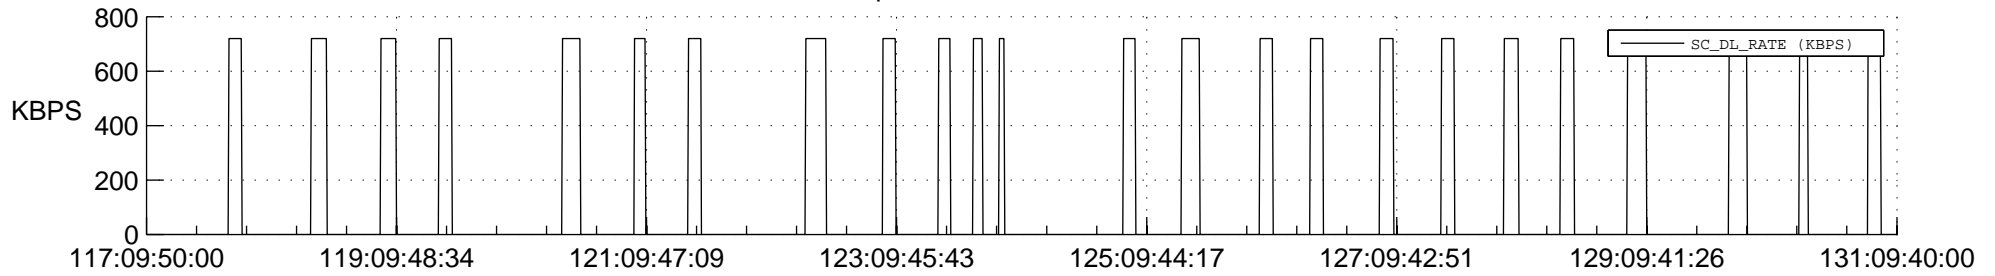

STEREO AHEAD SSR PCT Full Prediction

SWAVES_Percent_Full_Prediction

IMPACT_Percent_Full_Prediction

PLASTIC_Percent_Full_Prediction

Spacecraft_DownLink_Rate

Ground Time (2022:117:09:50:00.000 -2022:131:09:40:00.000)