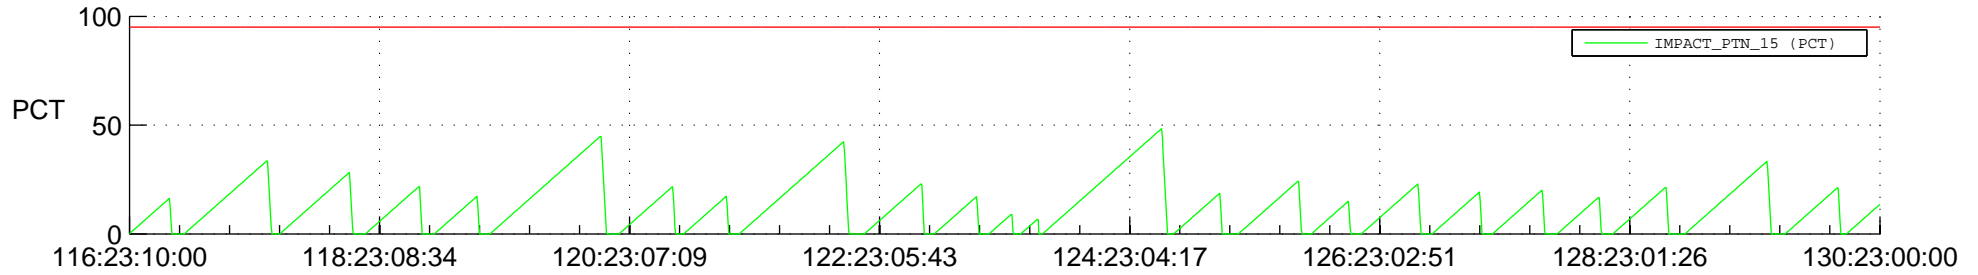

IMPACT_Percent_Full_Prediction