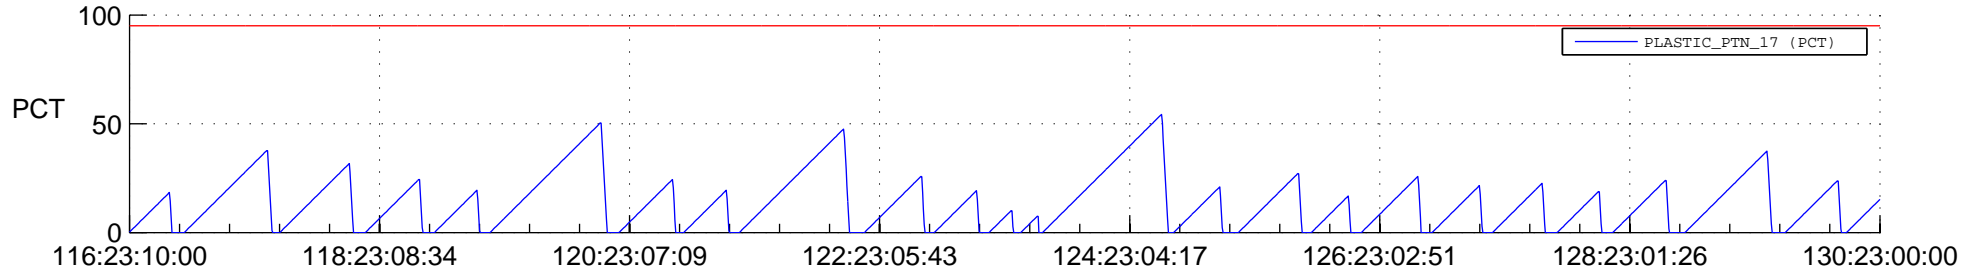

PLASTIC_Percent_Full_Prediction