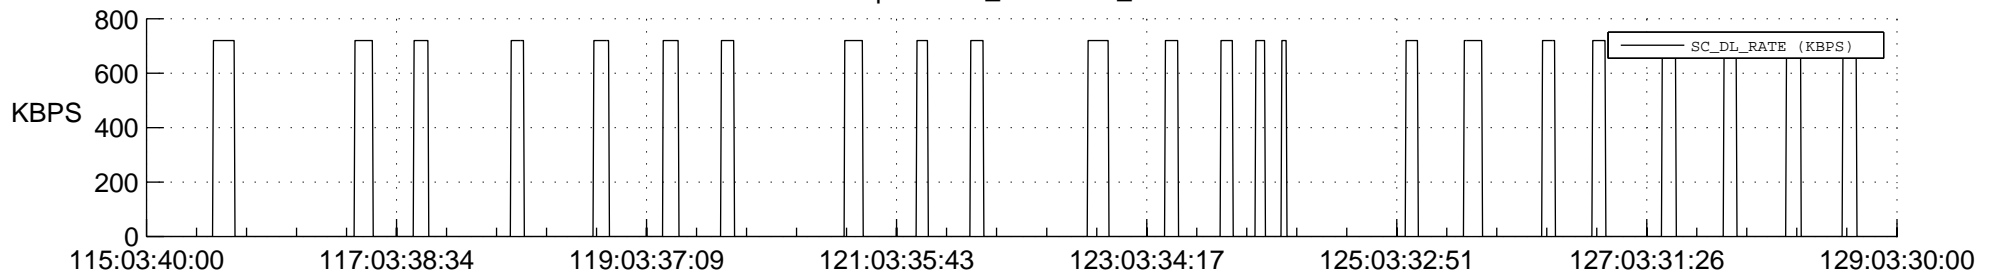

STEREO AHEAD SSR PCT Full Prediction

SWAVES_Percent_Full_Prediction

IMPACT_Percent_Full_Prediction

PLASTIC_Percent_Full_Prediction

Spacecraft_DownLink_Rate

Ground Time (2022:115:03:40:00.000 -2022:129:03:30:00.000)