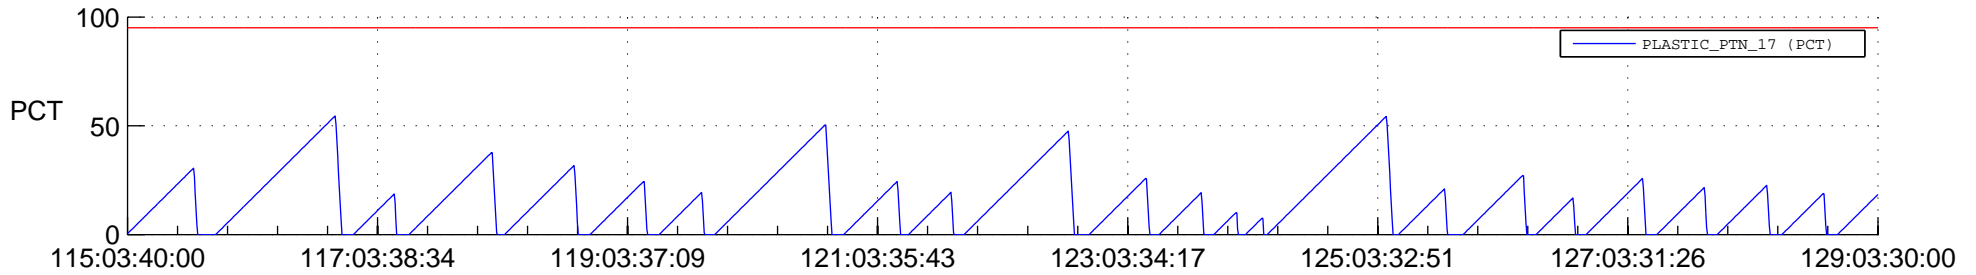

STEREO AHEAD SSR PCT Full Prediction

SWAVES_Percent_Full_Prediction

IMPACT_Percent_Full_Prediction

PLASTIC_Percent_Full_Prediction

Spacecraft_DownLink_Rate

Ground Time (2022:115:03:40:00.000 -2022:129:03:30:00.000)