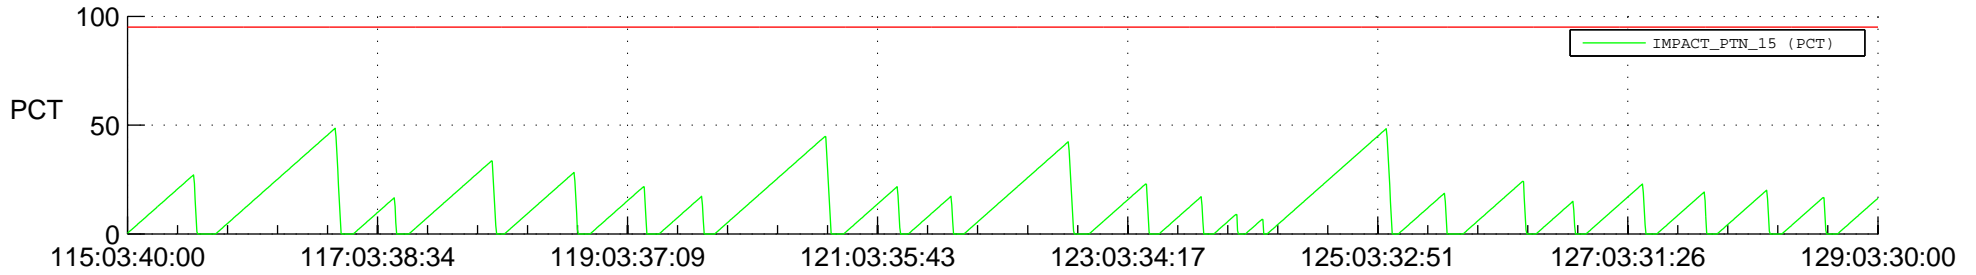

STEREO AHEAD SSR PCT Full Prediction

SWAVES_Percent_Full_Prediction

IMPACT_Percent_Full_Prediction

PLASTIC_Percent_Full_Prediction

Spacecraft_DownLink_Rate

Ground Time (2022:115:03:40:00.000 -2022:129:03:30:00.000)