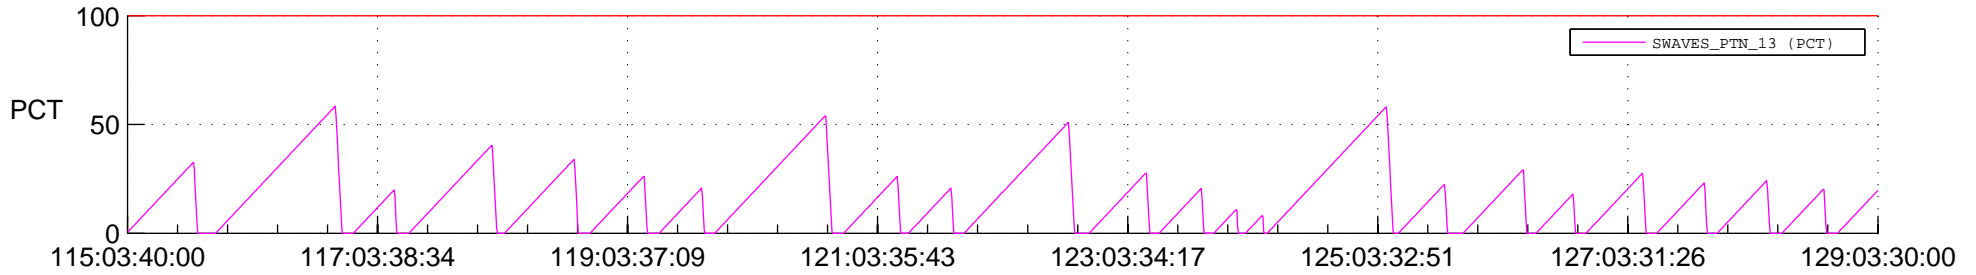

STEREO AHEAD SSR PCT Full Prediction

SWAVES_Percent_Full_Prediction

IMPACT_Percent_Full_Prediction

PLASTIC_Percent_Full_Prediction

Spacecraft_DownLink_Rate

Ground Time (2022:115:03:40:00.000 -2022:129:03:30:00.000)