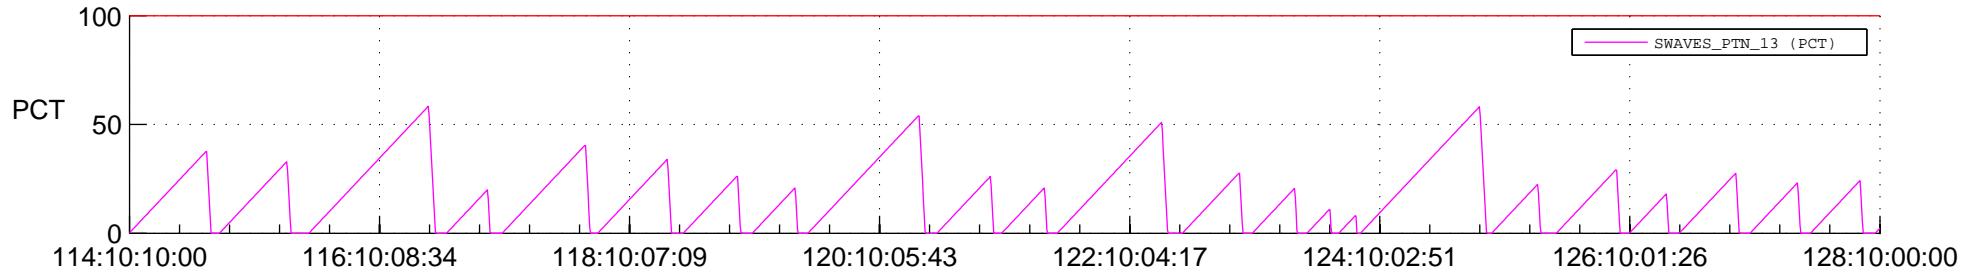

STEREO AHEAD SSR PCT Full Prediction

SWAVES_Percent_Full_Prediction

IMPACT_Percent_Full_Prediction

PLASTIC_Percent_Full_Prediction

Spacecraft_DownLink_Rate