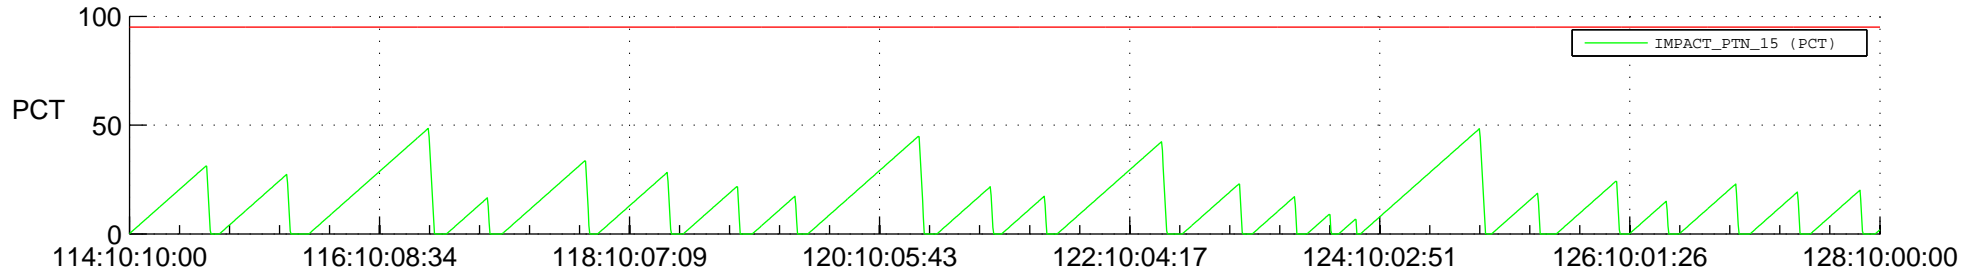

STEREO AHEAD SSR PCT Full Prediction

SWAVES_Percent_Full_Prediction

IMPACT_Percent_Full_Prediction

PLASTIC_Percent_Full_Prediction

Spacecraft_DownLink_Rate