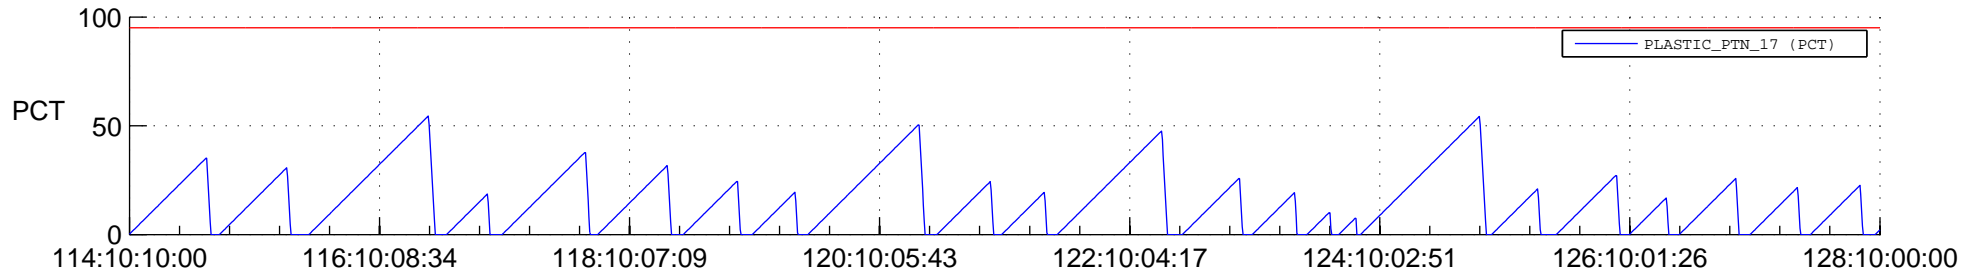

STEREO AHEAD SSR PCT Full Prediction

SWAVES_Percent_Full_Prediction

IMPACT_Percent_Full_Prediction

PLASTIC_Percent_Full_Prediction

Spacecraft_DownLink_Rate