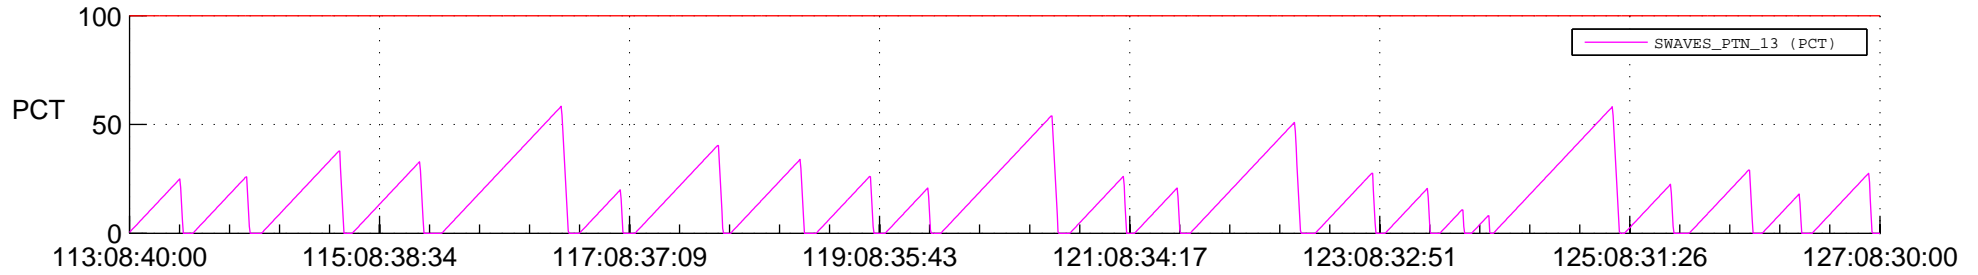

STEREO AHEAD SSR PCT Full Prediction

SWAVES_Percent_Full_Prediction

IMPACT_Percent_Full_Prediction

PLASTIC_Percent_Full_Prediction

Spacecraft_DownLink_Rate

Ground Time (2022:113:08:40:00.000 -2022:127:08:30:00.000)