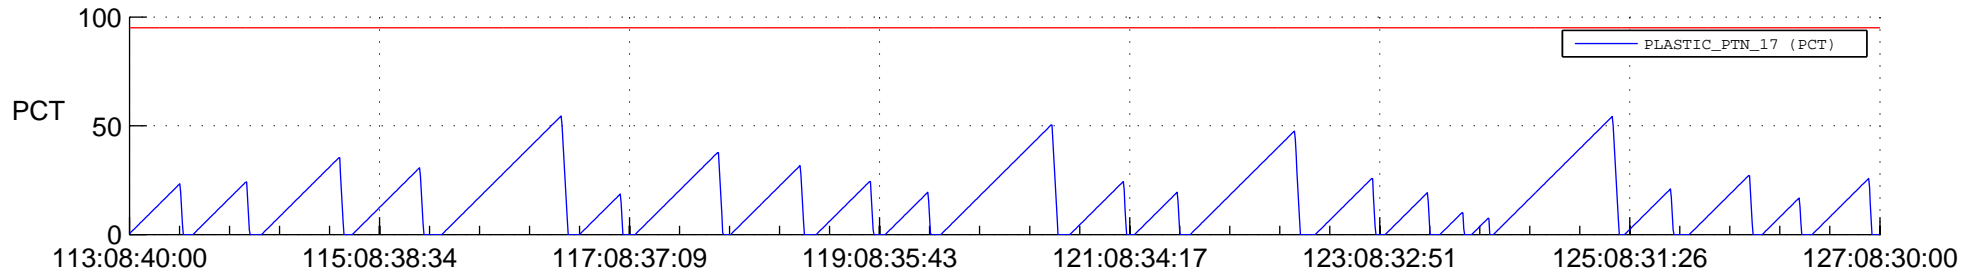

STEREO AHEAD SSR PCT Full Prediction

SWAVES_Percent_Full_Prediction

IMPACT_Percent_Full_Prediction

PLASTIC_Percent_Full_Prediction

Spacecraft_DownLink_Rate

Ground Time (2022:113:08:40:00.000 -2022:127:08:30:00.000)