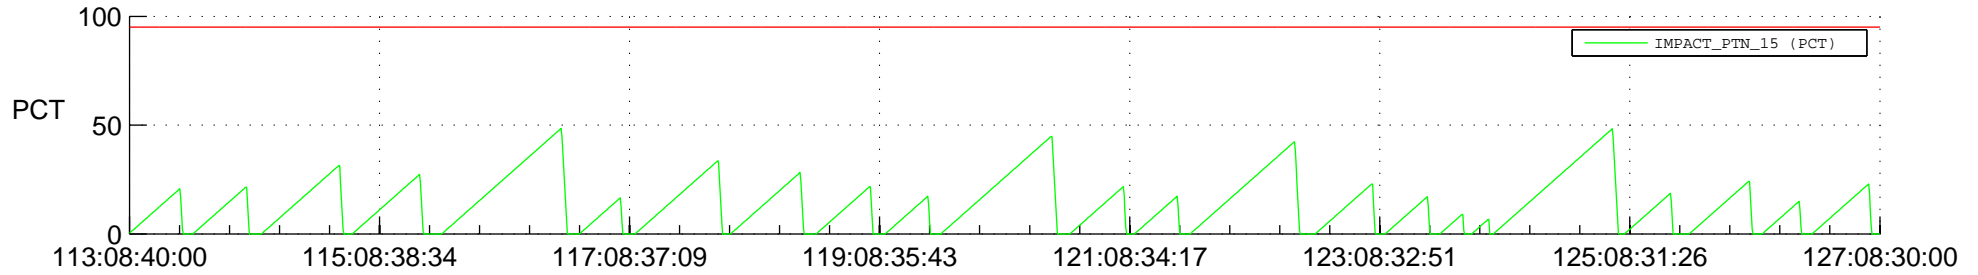

STEREO AHEAD SSR PCT Full Prediction

SWAVES_Percent_Full_Prediction

IMPACT_Percent_Full_Prediction

PLASTIC_Percent_Full_Prediction

Spacecraft_DownLink_Rate

Ground Time (2022:113:08:40:00.000 -2022:127:08:30:00.000)