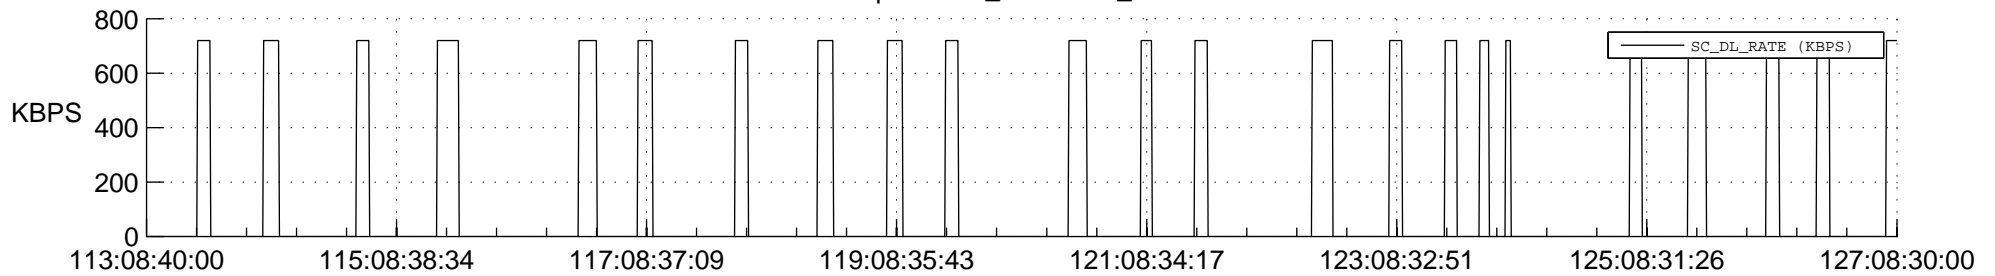

STEREO AHEAD SSR PCT Full Prediction

SWAVES_Percent_Full_Prediction

IMPACT_Percent_Full_Prediction

PLASTIC_Percent_Full_Prediction

Spacecraft_DownLink_Rate

Ground Time (2022:113:08:40:00.000 -2022:127:08:30:00.000)