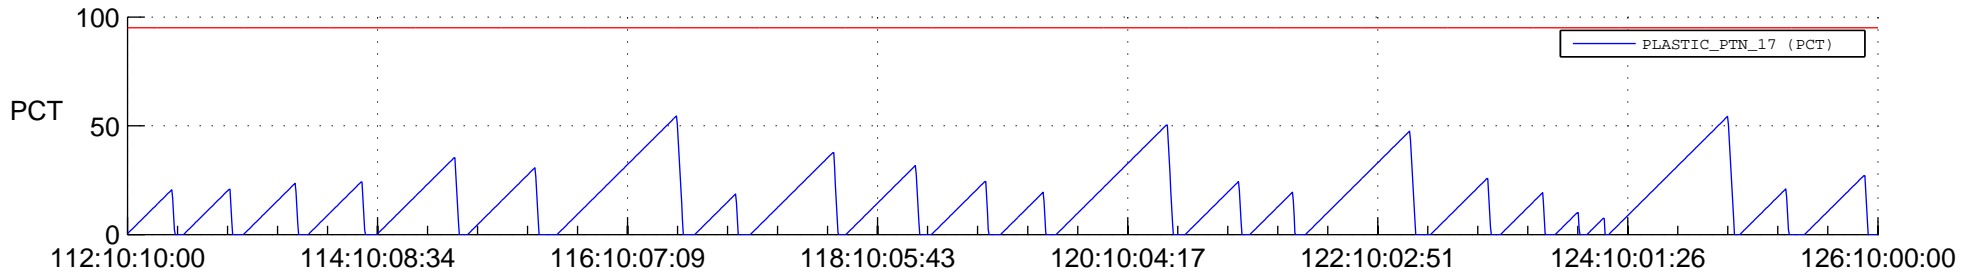

STEREO AHEAD SSR PCT Full Prediction

SWAVES_Percent_Full_Prediction

IMPACT_Percent_Full_Prediction

PLASTIC_Percent_Full_Prediction

Spacecraft_DownLink_Rate