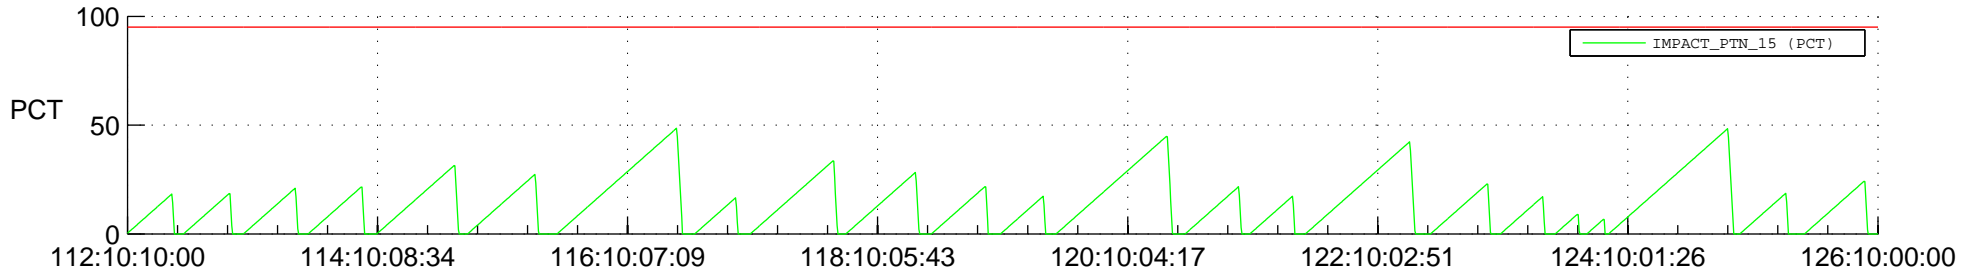

STEREO AHEAD SSR PCT Full Prediction

SWAVES_Percent_Full_Prediction

IMPACT_Percent_Full_Prediction

PLASTIC_Percent_Full_Prediction

Spacecraft_DownLink_Rate