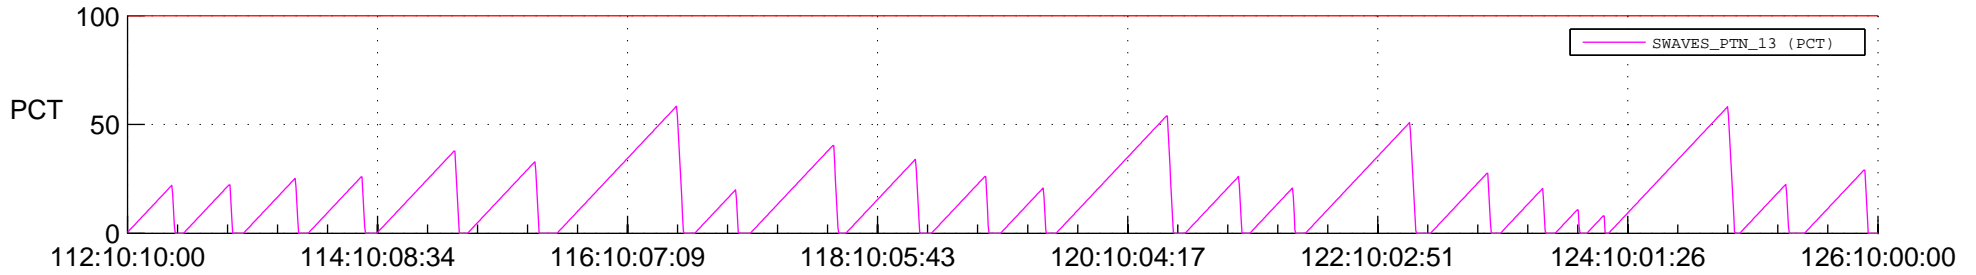

STEREO AHEAD SSR PCT Full Prediction

SWAVES_Percent_Full_Prediction

IMPACT_Percent_Full_Prediction

PLASTIC_Percent_Full_Prediction

Spacecraft_DownLink_Rate