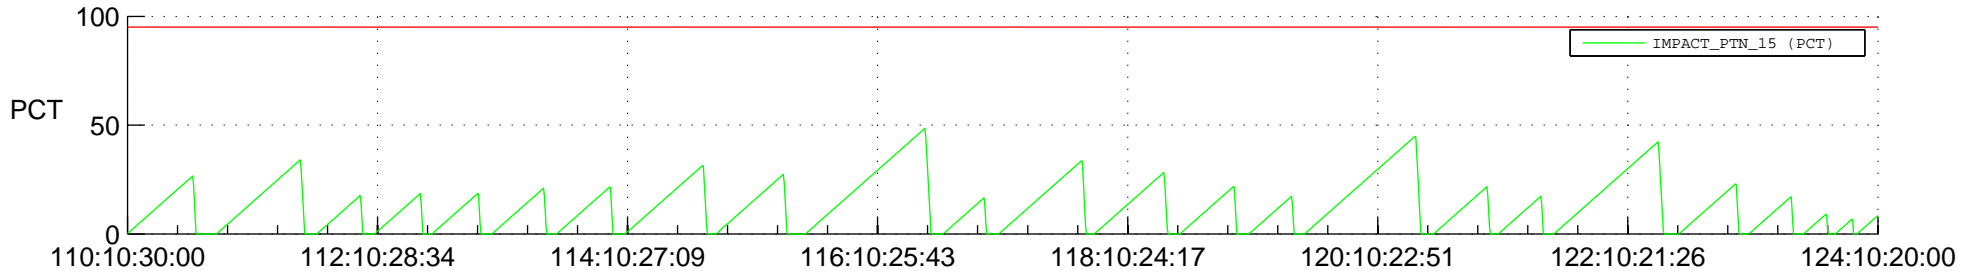

IMPACT_Percent_Full_Prediction