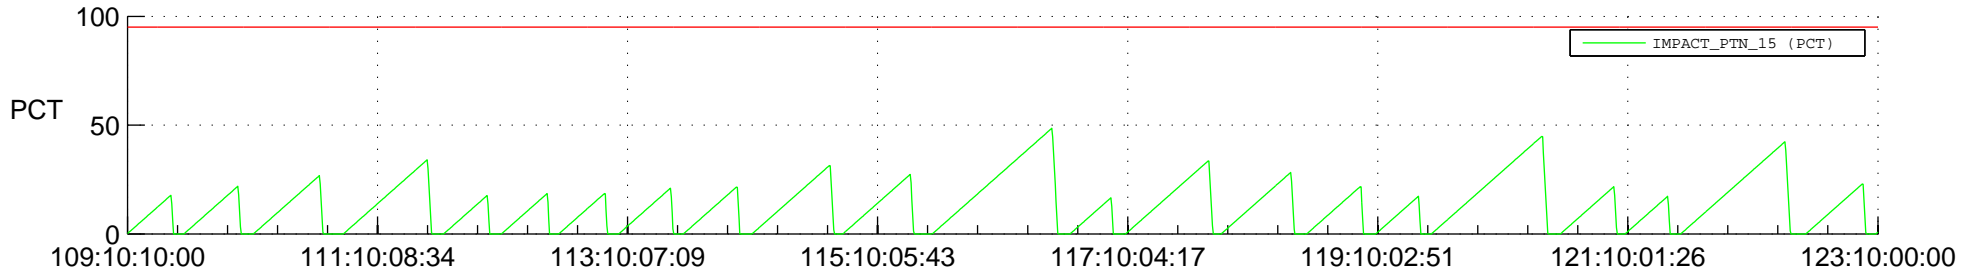

IMPACT_Percent_Full_Prediction