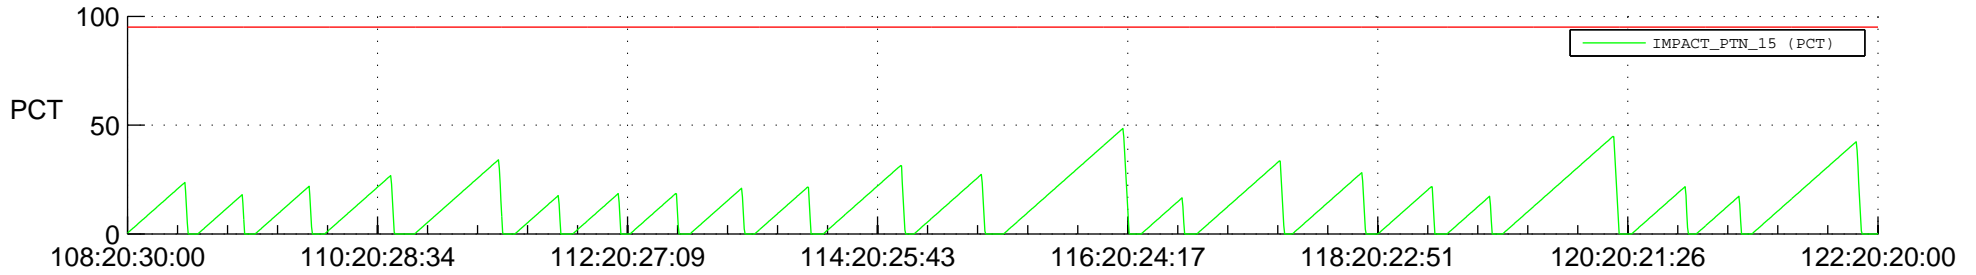

STEREO AHEAD SSR PCT Full Prediction

SWAVES_Percent_Full_Prediction

IMPACT_Percent_Full_Prediction

PLASTIC_Percent_Full_Prediction

Spacecraft_DownLink_Rate