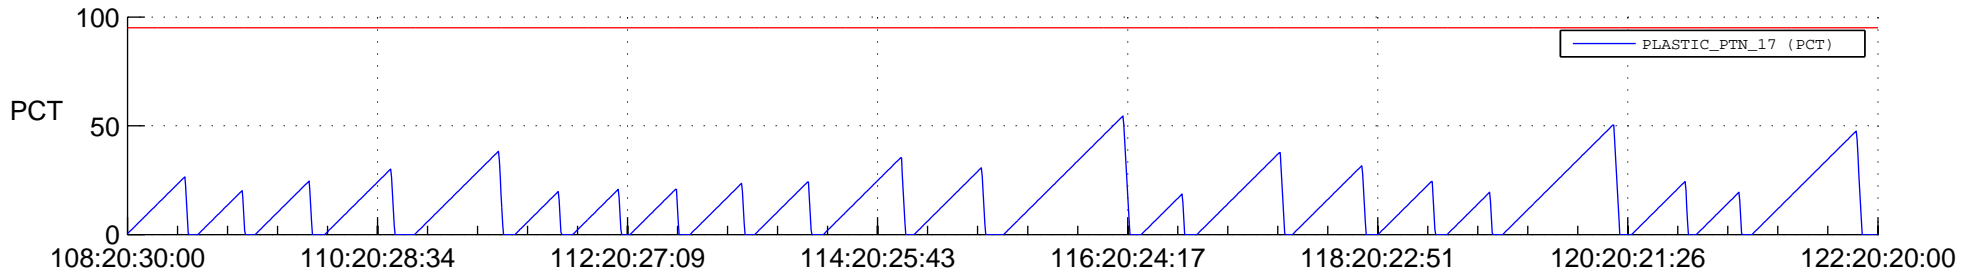

STEREO AHEAD SSR PCT Full Prediction

SWAVES_Percent_Full_Prediction

IMPACT_Percent_Full_Prediction

PLASTIC_Percent_Full_Prediction

Spacecraft_DownLink_Rate