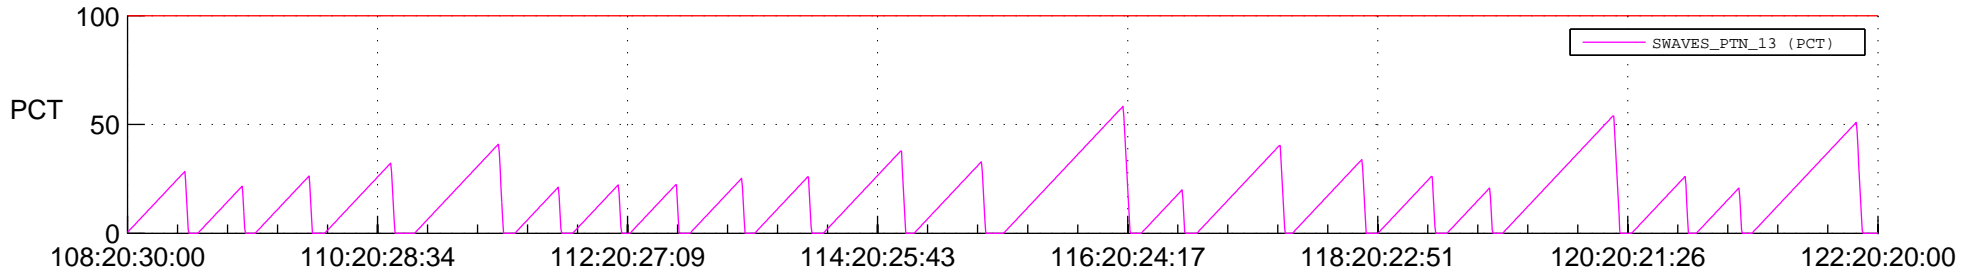

STEREO AHEAD SSR PCT Full Prediction

SWAVES_Percent_Full_Prediction

IMPACT_Percent_Full_Prediction

PLASTIC_Percent_Full_Prediction

Spacecraft_DownLink_Rate