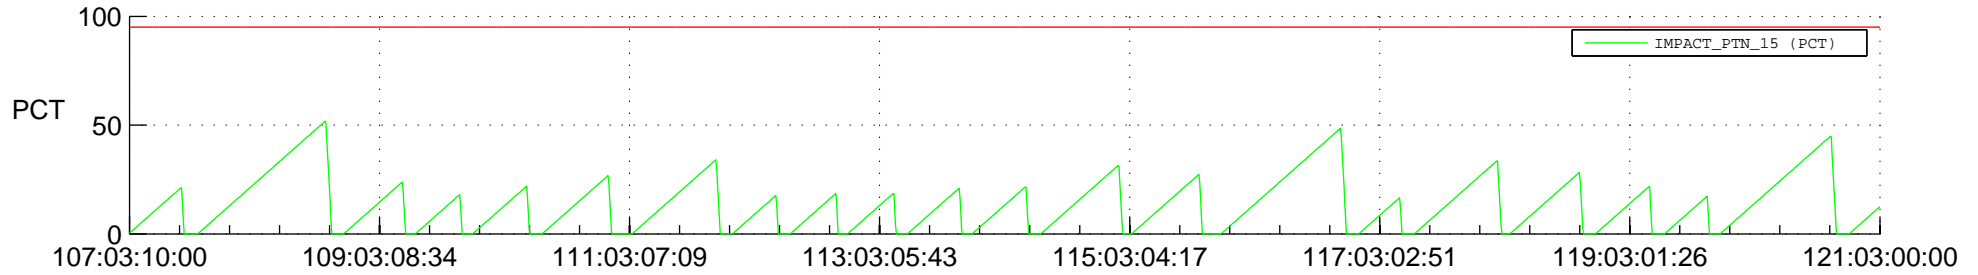

IMPACT_Percent_Full_Prediction