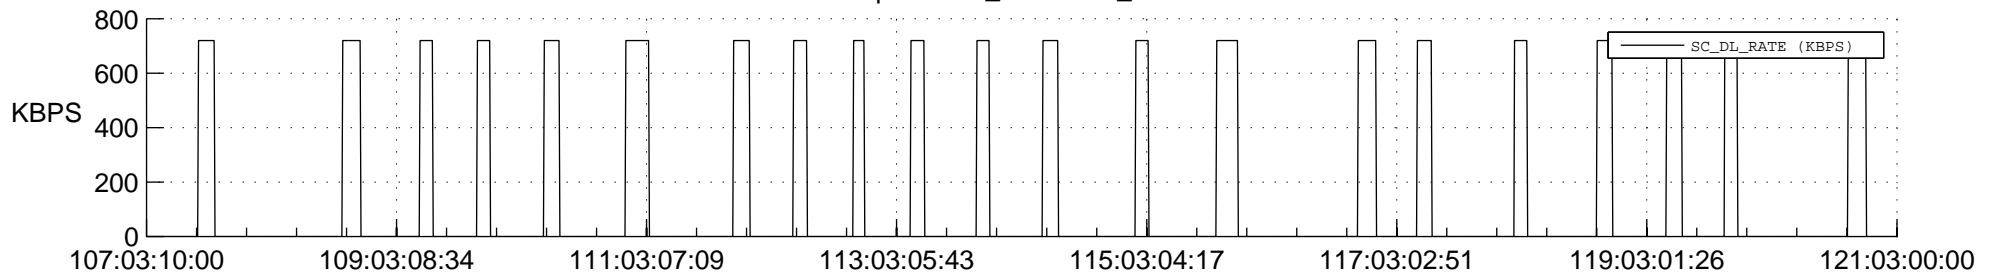

## Spacecraft\_DownLink\_Rate

Ground Time (2022:107:03:10:00.000 -2022:121:03:00:00.000)