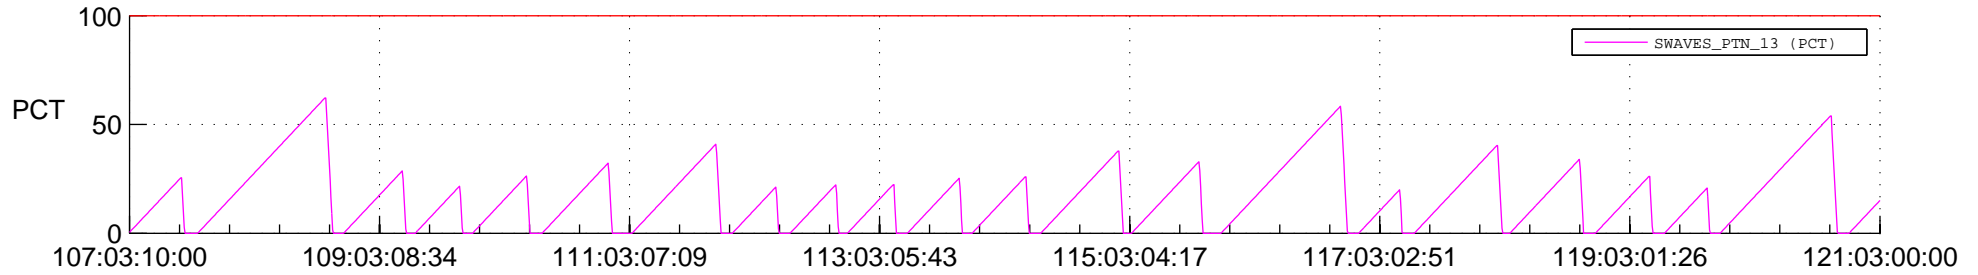

## SWAVES\_Percent\_Full\_Prediction

## Spacecraft\_DownLink\_Rate

Ground Time (2022:107:03:10:00.000 -2022:121:03:00:00.000)