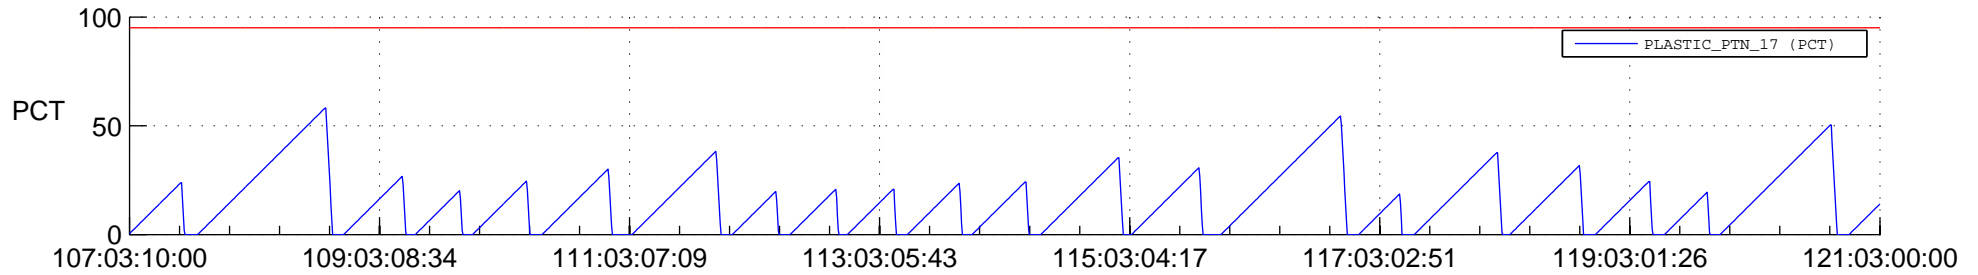

# STEREO AHEAD SSR PCT Full Prediction

## SWAVES\_Percent\_Full\_Prediction

## Spacecraft\_DownLink\_Rate

Ground Time (2022:107:03:10:00.000 -2022:121:03:00:00.000)