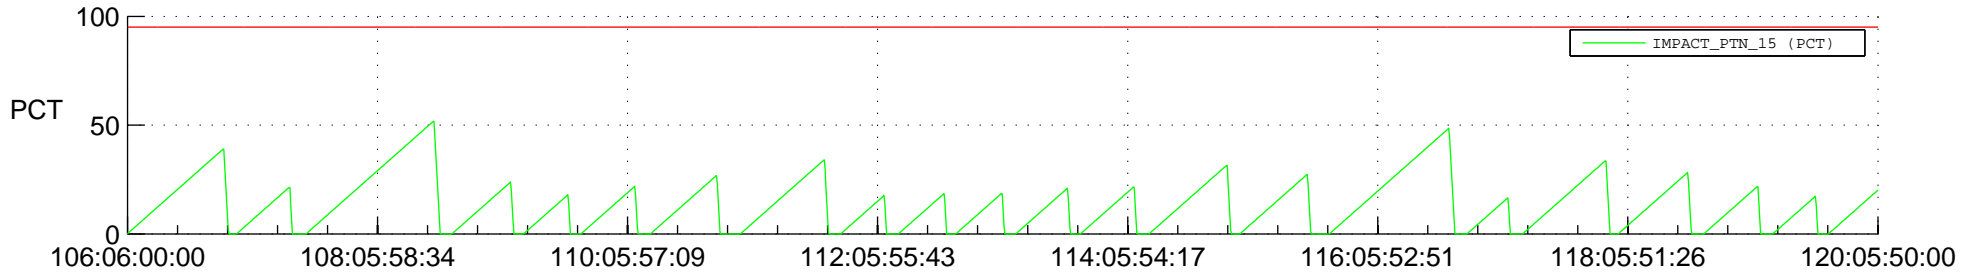

IMPACT_Percent_Full_Prediction