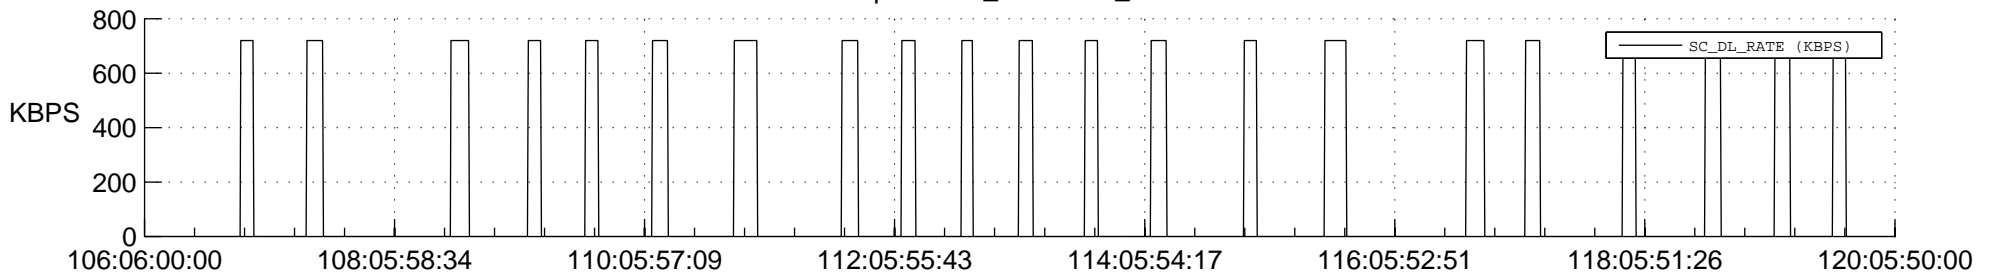

## Spacecraft\_DownLink\_Rate

Ground Time (2022:106:06:00:00.000 -2022:120:05:50:00.000)