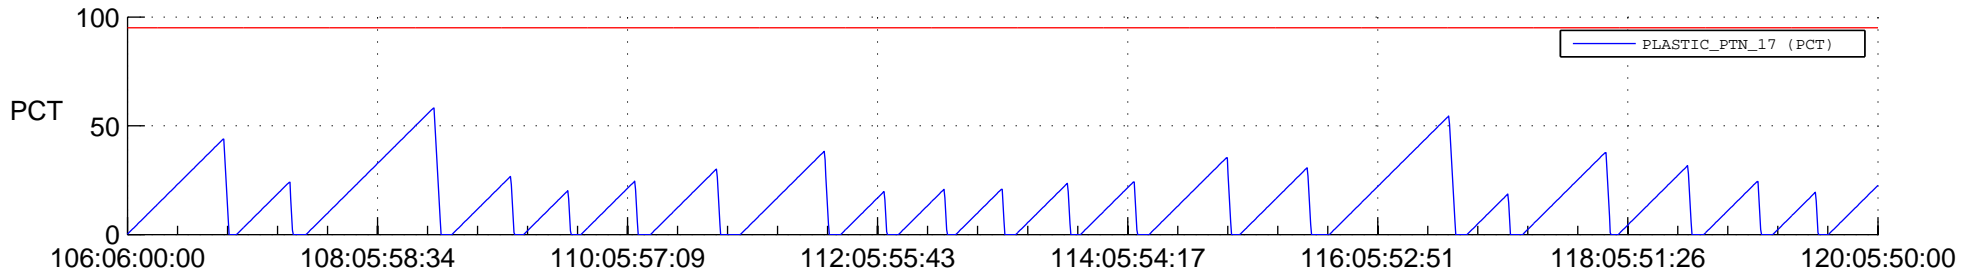

# STEREO AHEAD SSR PCT Full Prediction

## SWAVES\_Percent\_Full\_Prediction

## Spacecraft\_DownLink\_Rate

Ground Time (2022:106:06:00:00.000 -2022:120:05:50:00.000)