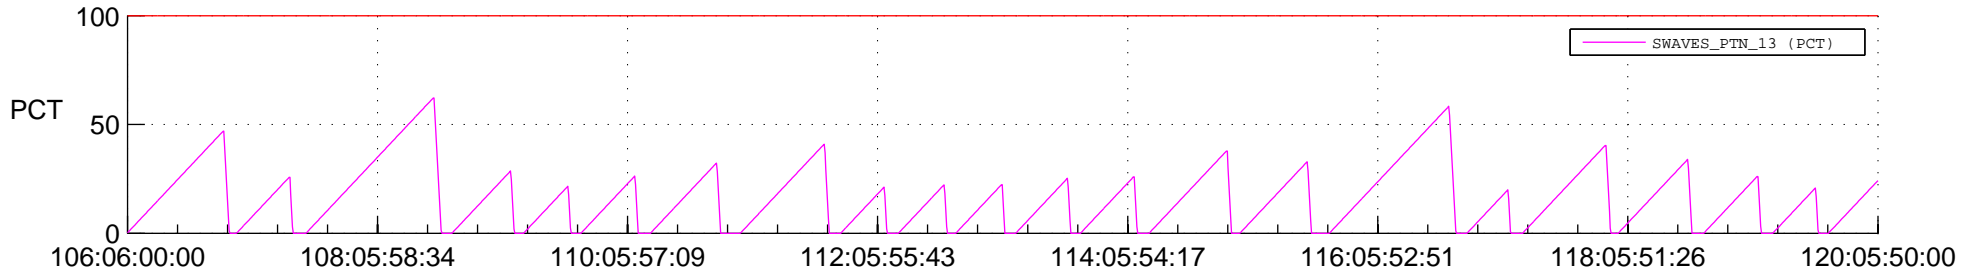

## SWAVES\_Percent\_Full\_Prediction

## Spacecraft\_DownLink\_Rate

Ground Time (2022:106:06:00:00.000 -2022:120:05:50:00.000)