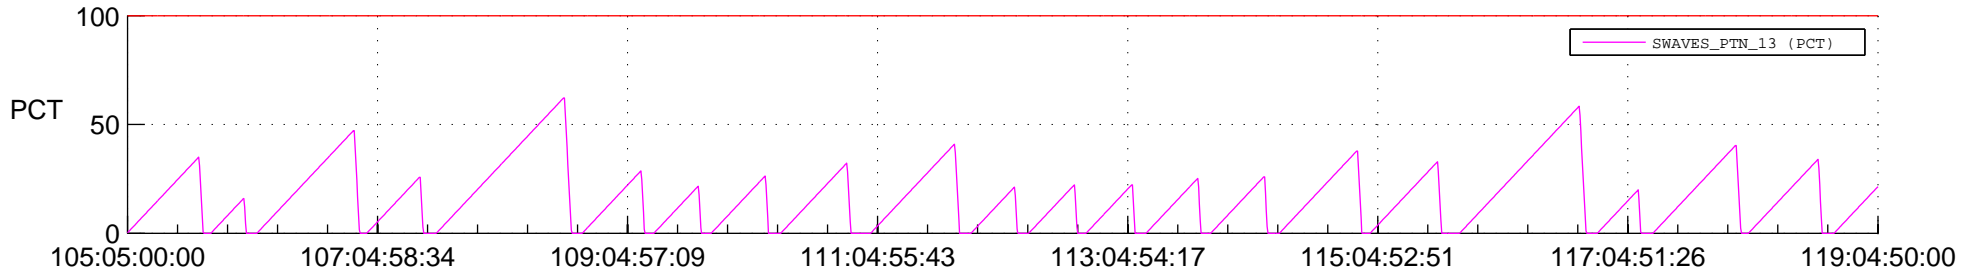

STEREO AHEAD SSR PCT Full Prediction

SWAVES_Percent_Full_Prediction

IMPACT_Percent_Full_Prediction

PLASTIC_Percent_Full_Prediction

Spacecraft_DownLink_Rate

Ground Time (2022:105:05:00:00.000 -2022:119:04:50:00.000)