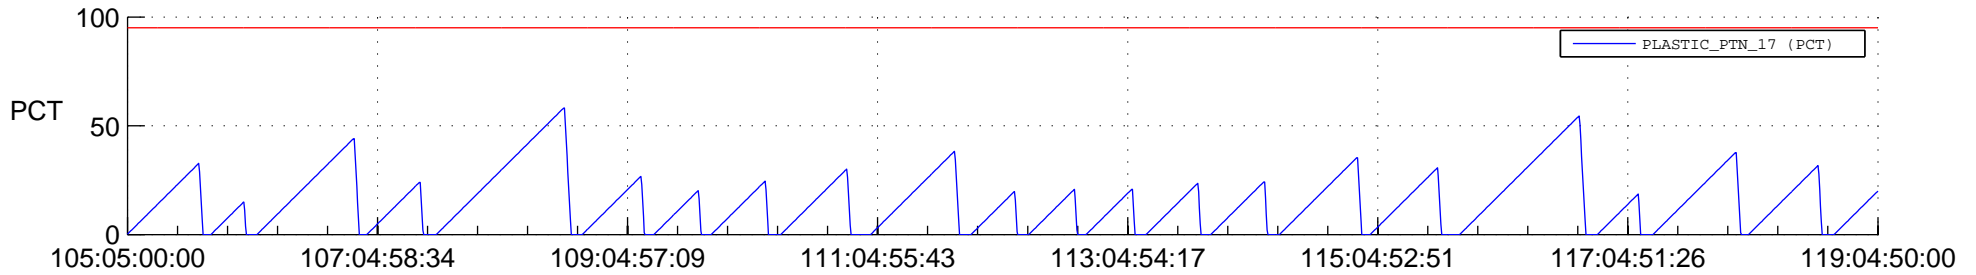

STEREO AHEAD SSR PCT Full Prediction

SWAVES_Percent_Full_Prediction

IMPACT_Percent_Full_Prediction

PLASTIC_Percent_Full_Prediction

Spacecraft_DownLink_Rate

Ground Time (2022:105:05:00:00.000 -2022:119:04:50:00.000)