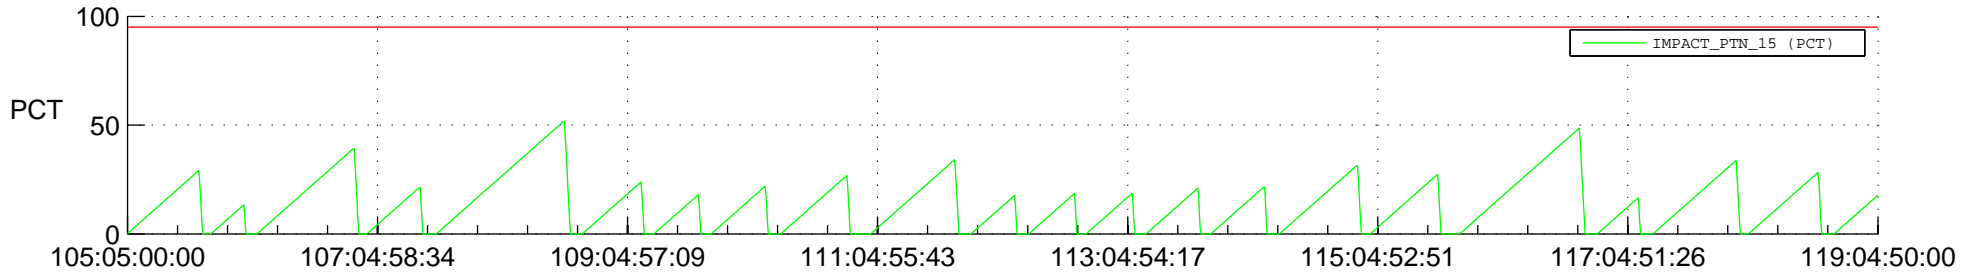

STEREO AHEAD SSR PCT Full Prediction

SWAVES_Percent_Full_Prediction

IMPACT_Percent_Full_Prediction

PLASTIC_Percent_Full_Prediction

Spacecraft_DownLink_Rate

Ground Time (2022:105:05:00:00.000 -2022:119:04:50:00.000)