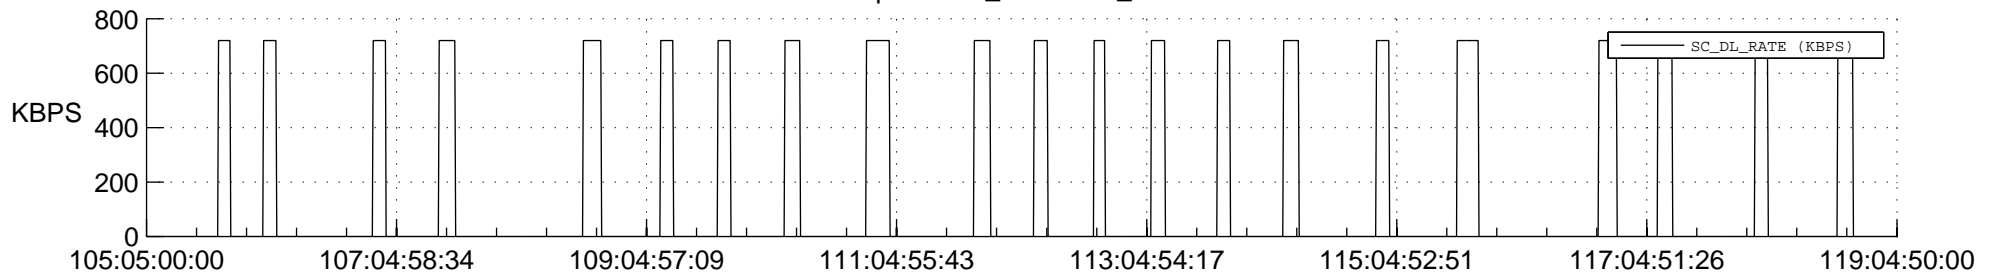

STEREO AHEAD SSR PCT Full Prediction

SWAVES_Percent_Full_Prediction

IMPACT_Percent_Full_Prediction

PLASTIC_Percent_Full_Prediction

Spacecraft_DownLink_Rate

Ground Time (2022:105:05:00:00.000 -2022:119:04:50:00.000)