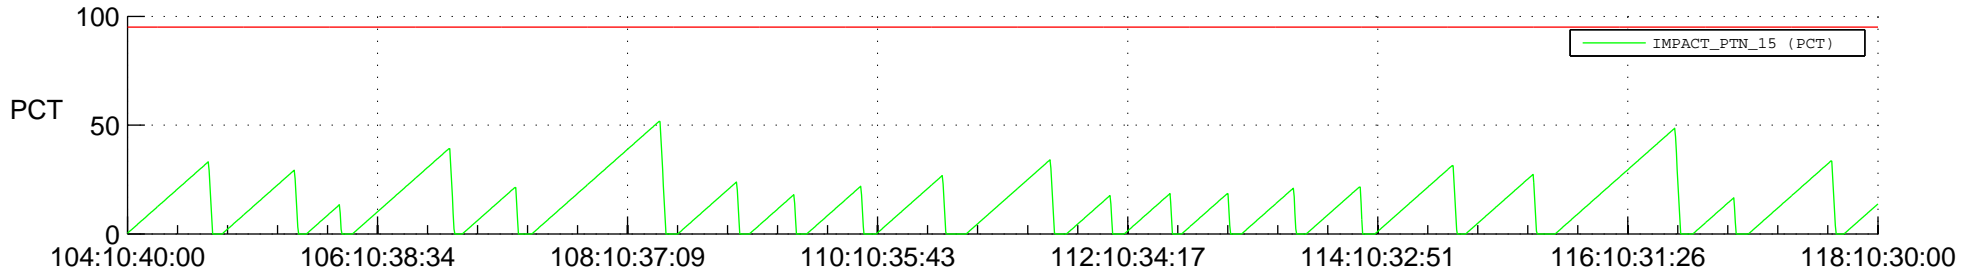

STEREO AHEAD SSR PCT Full Prediction

SWAVES_Percent_Full_Prediction

IMPACT_Percent_Full_Prediction

PLASTIC_Percent_Full_Prediction

Spacecraft_DownLink_Rate