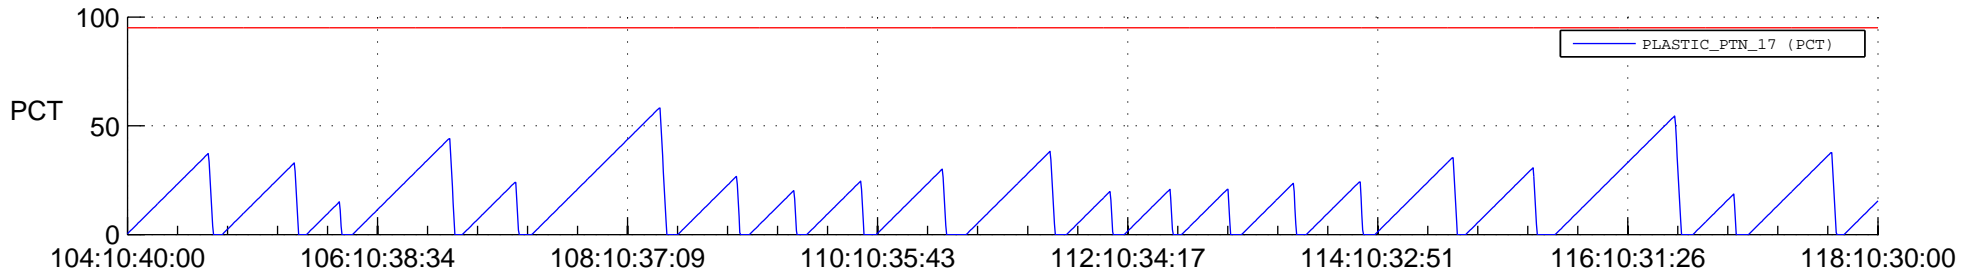

STEREO AHEAD SSR PCT Full Prediction

SWAVES_Percent_Full_Prediction

IMPACT_Percent_Full_Prediction

PLASTIC_Percent_Full_Prediction

Spacecraft_DownLink_Rate