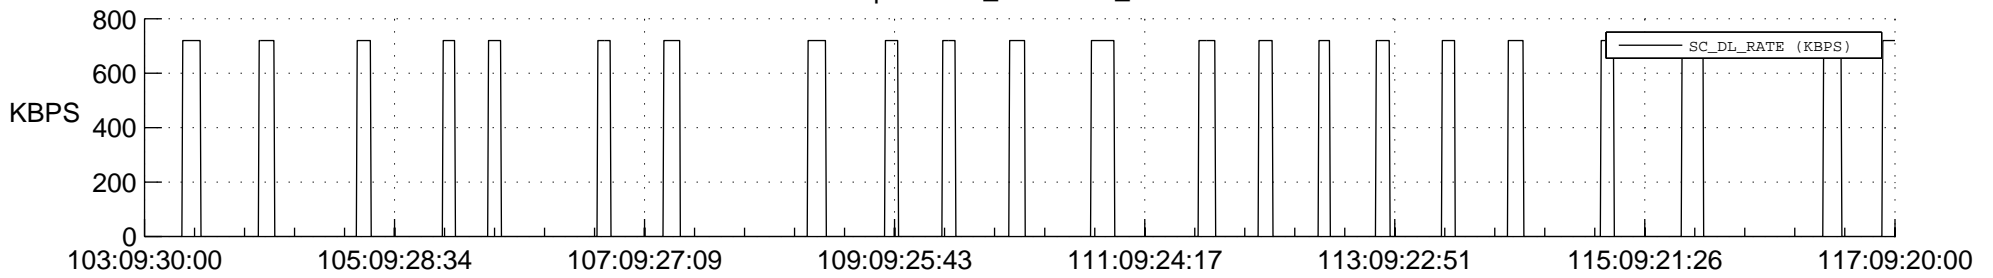

STEREO AHEAD SSR PCT Full Prediction

SWAVES_Percent_Full_Prediction

IMPACT_Percent_Full_Prediction

PLASTIC_Percent_Full_Prediction

Spacecraft_DownLink_Rate

Ground Time (2022:103:09:30:00.000 -2022:117:09:20:00.000)