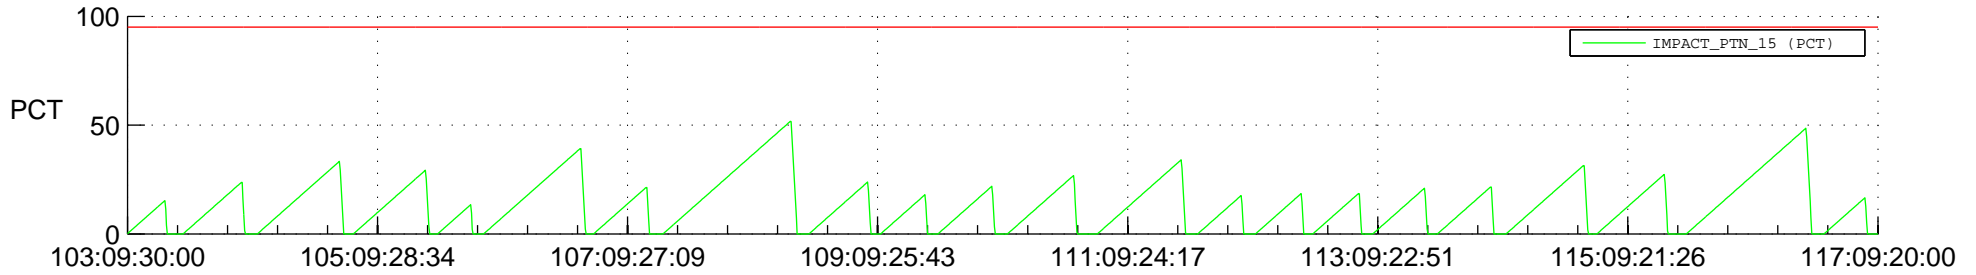

STEREO AHEAD SSR PCT Full Prediction

SWAVES_Percent_Full_Prediction

IMPACT_Percent_Full_Prediction

PLASTIC_Percent_Full_Prediction

Spacecraft_DownLink_Rate

Ground Time (2022:103:09:30:00.000 -2022:117:09:20:00.000)