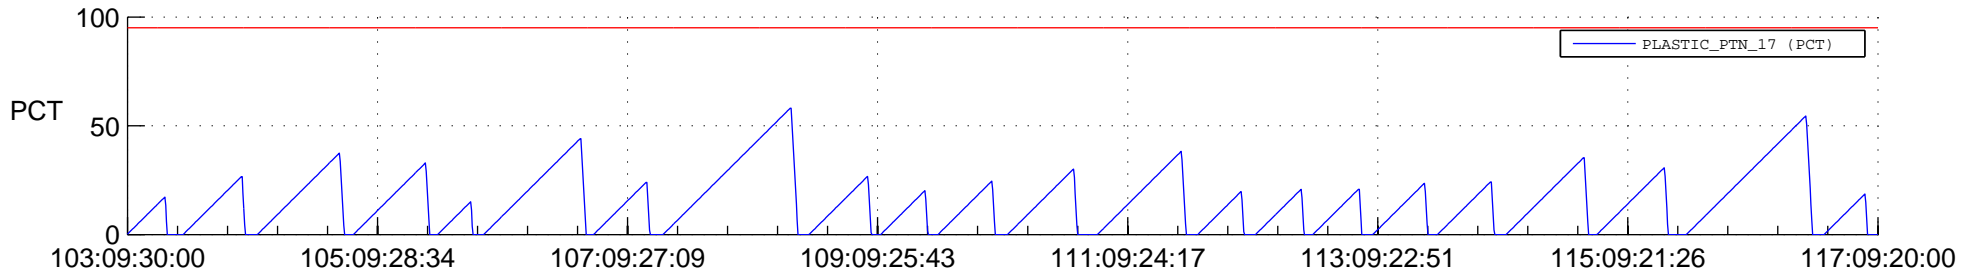

STEREO AHEAD SSR PCT Full Prediction

SWAVES_Percent_Full_Prediction

IMPACT_Percent_Full_Prediction

PLASTIC_Percent_Full_Prediction

Spacecraft_DownLink_Rate

Ground Time (2022:103:09:30:00.000 -2022:117:09:20:00.000)