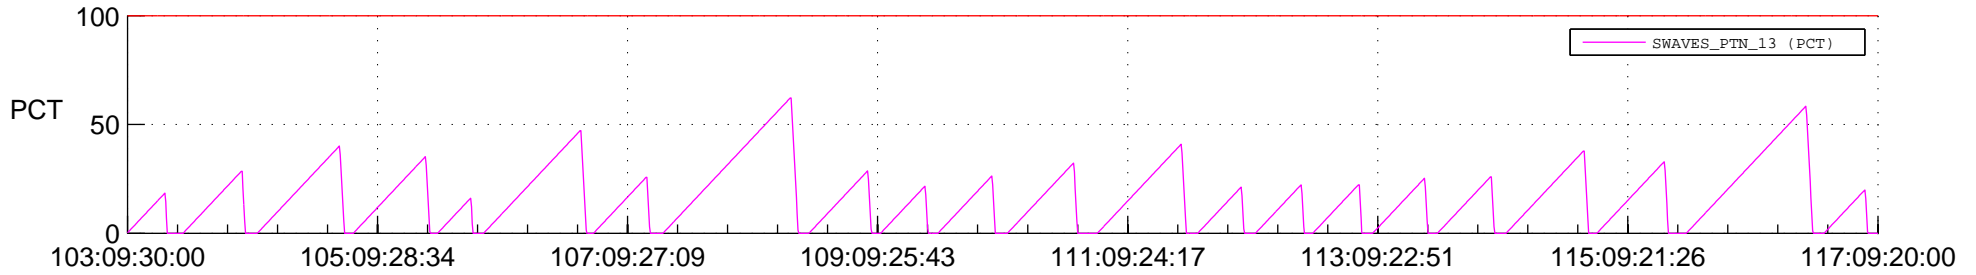

STEREO AHEAD SSR PCT Full Prediction

SWAVES_Percent_Full_Prediction

IMPACT_Percent_Full_Prediction

PLASTIC_Percent_Full_Prediction

Spacecraft_DownLink_Rate

Ground Time (2022:103:09:30:00.000 -2022:117:09:20:00.000)