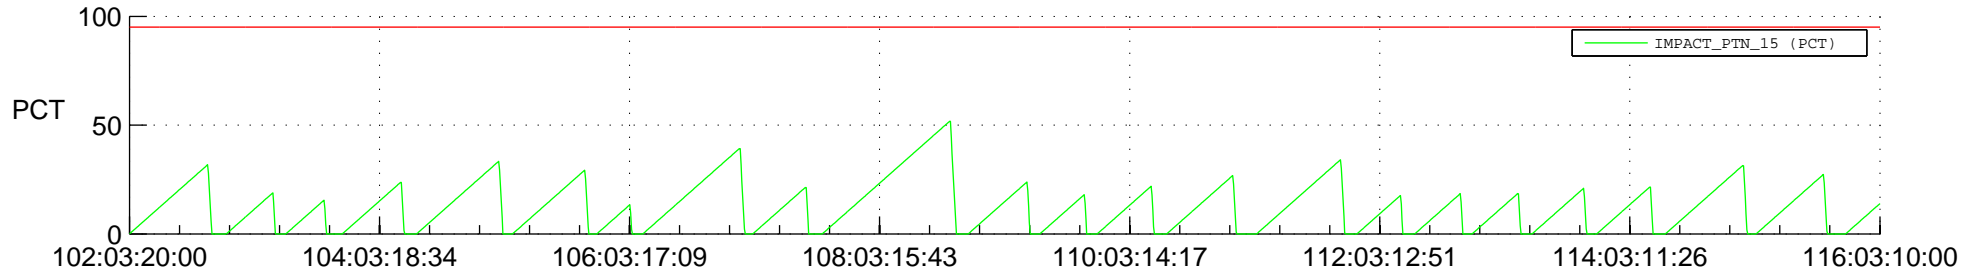

IMPACT_Percent_Full_Prediction