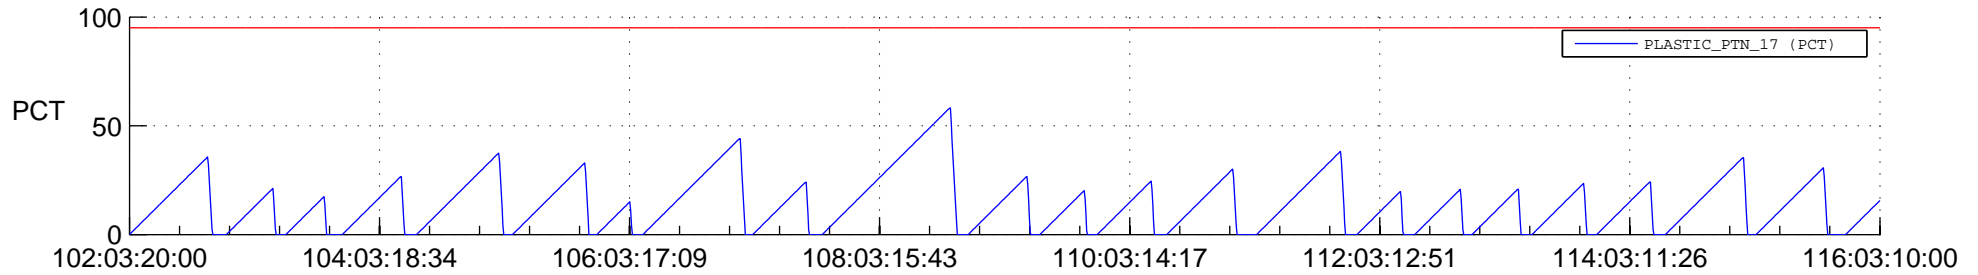

PLASTIC_Percent_Full_Prediction